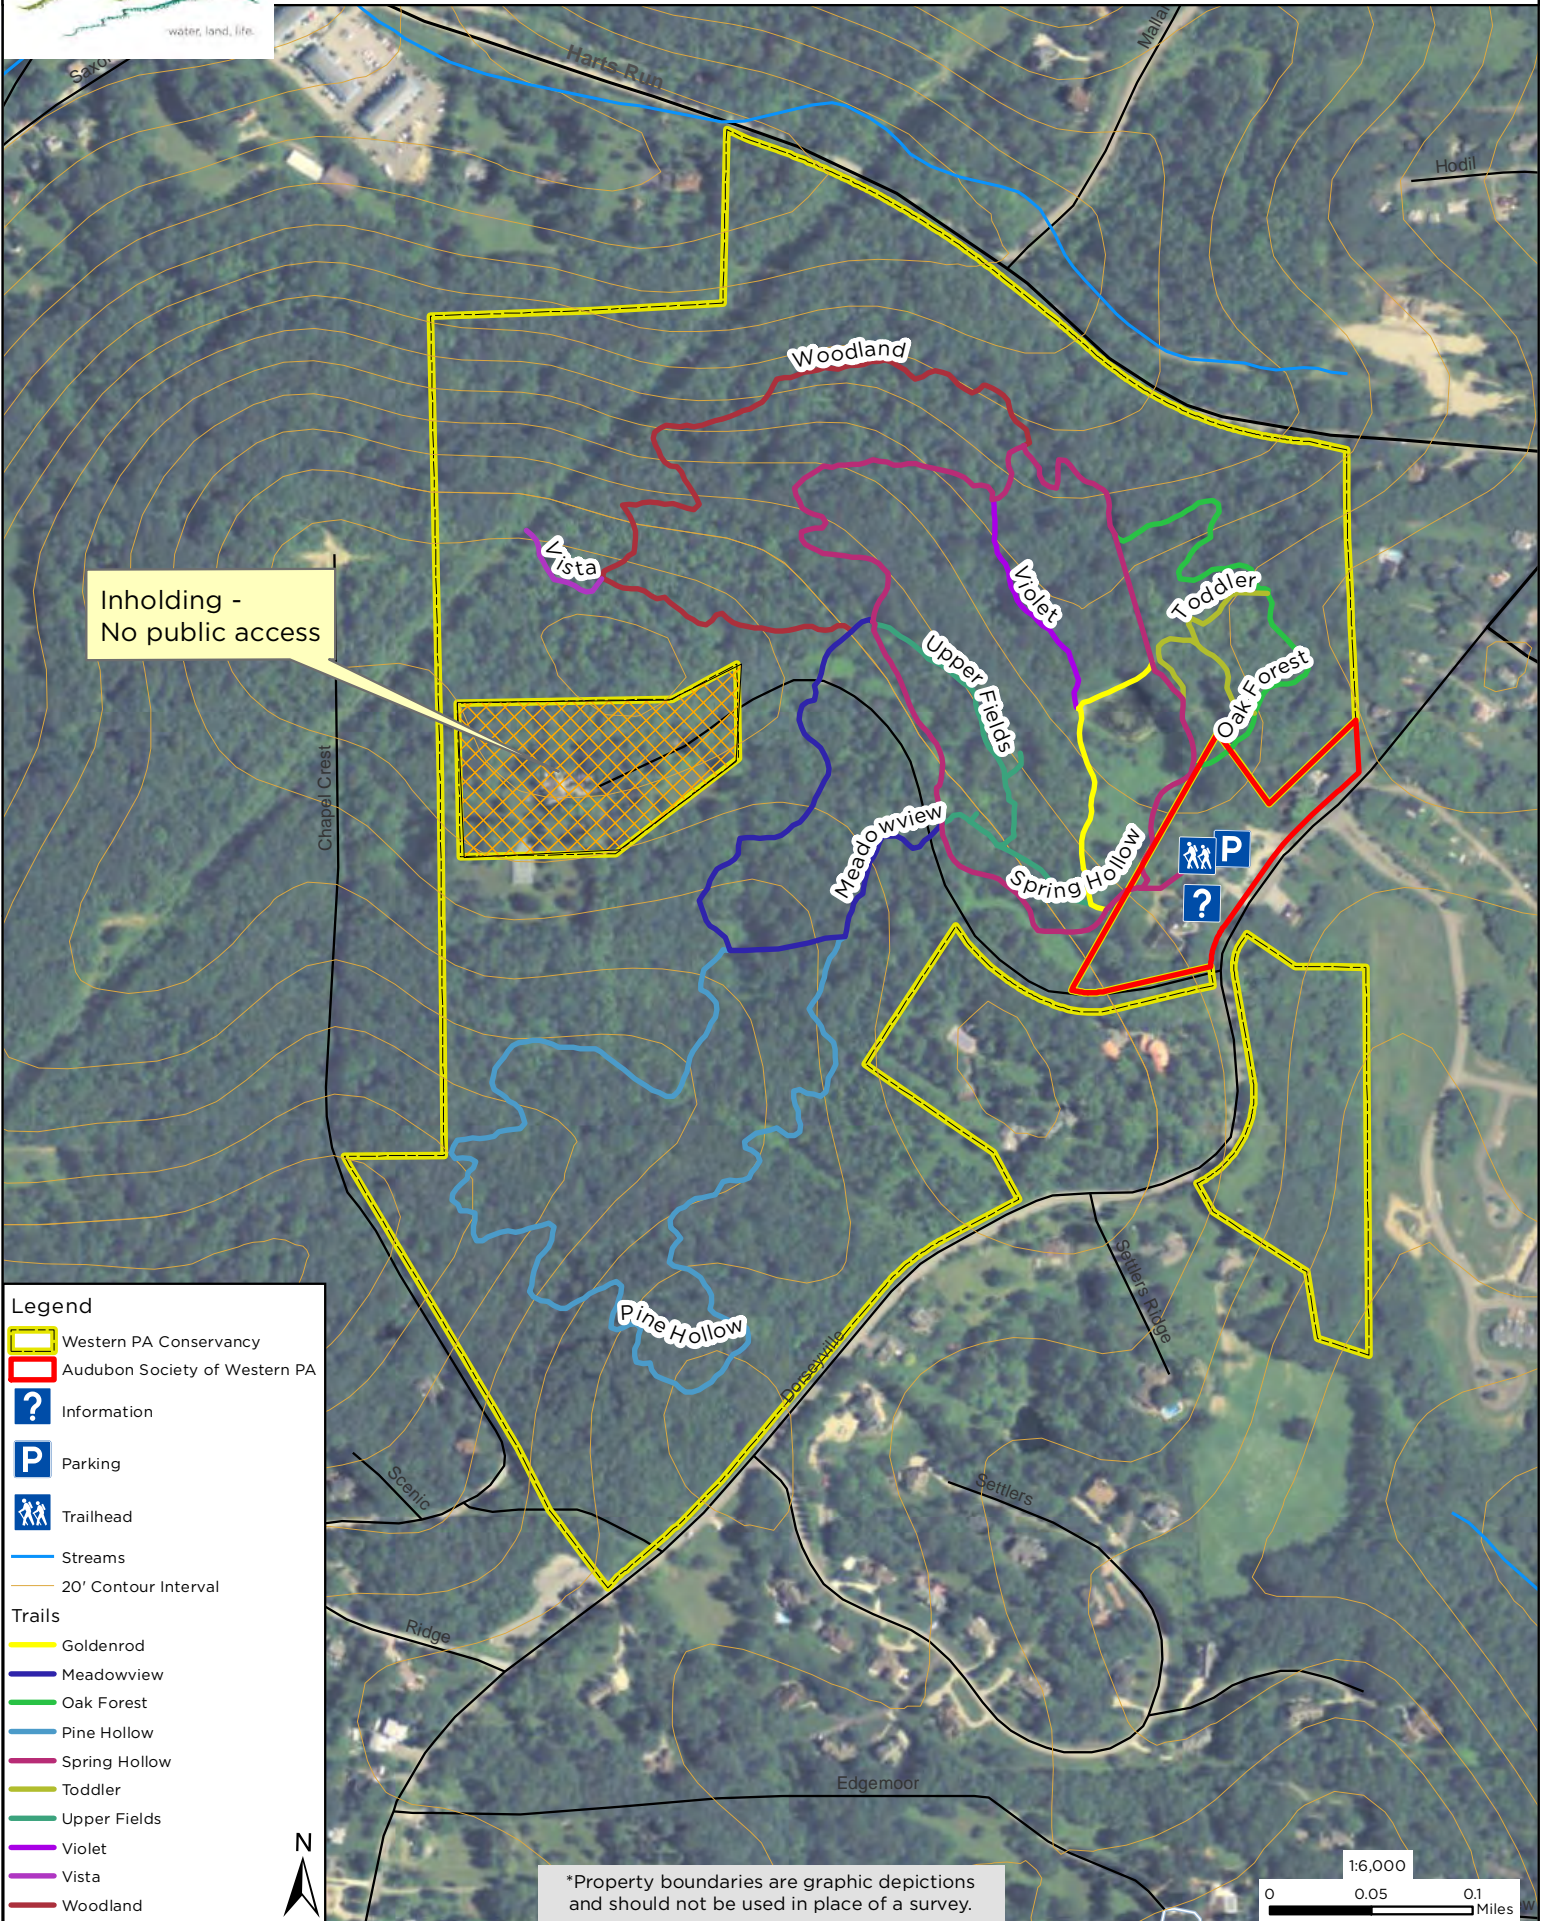

Inholding -  
No public access

**Legend**

- Western PA Conservancy
- Audubon Society of Western PA
- Information
- Parking
- Trailhead
- Streams
- 20' Contour Interval

**Trails**

- Goldenrod
- Meadowview
- Oak Forest
- Pine Hollow
- Spring Hollow
- Toddler
- Upper Fields
- Violet
- Vista
- Woodland

\*Property boundaries are graphic depictions and should not be used in place of a survey.

Inholding -  
No public access

### Legend

- Western PA Conservancy
- Audubon Society of Western PA
- Information
- Parking
- Trailhead
- Streams
- 20' Contour Interval
- Trails**
- Goldenrod
- Meadowview
- Oak Forest
- Pine Hollow
- Spring Hollow
- Toddler
- Upper Fields
- Violet
- Vista
- Woodland

\*Property boundaries are graphic depictions and should not be used in place of a survey.