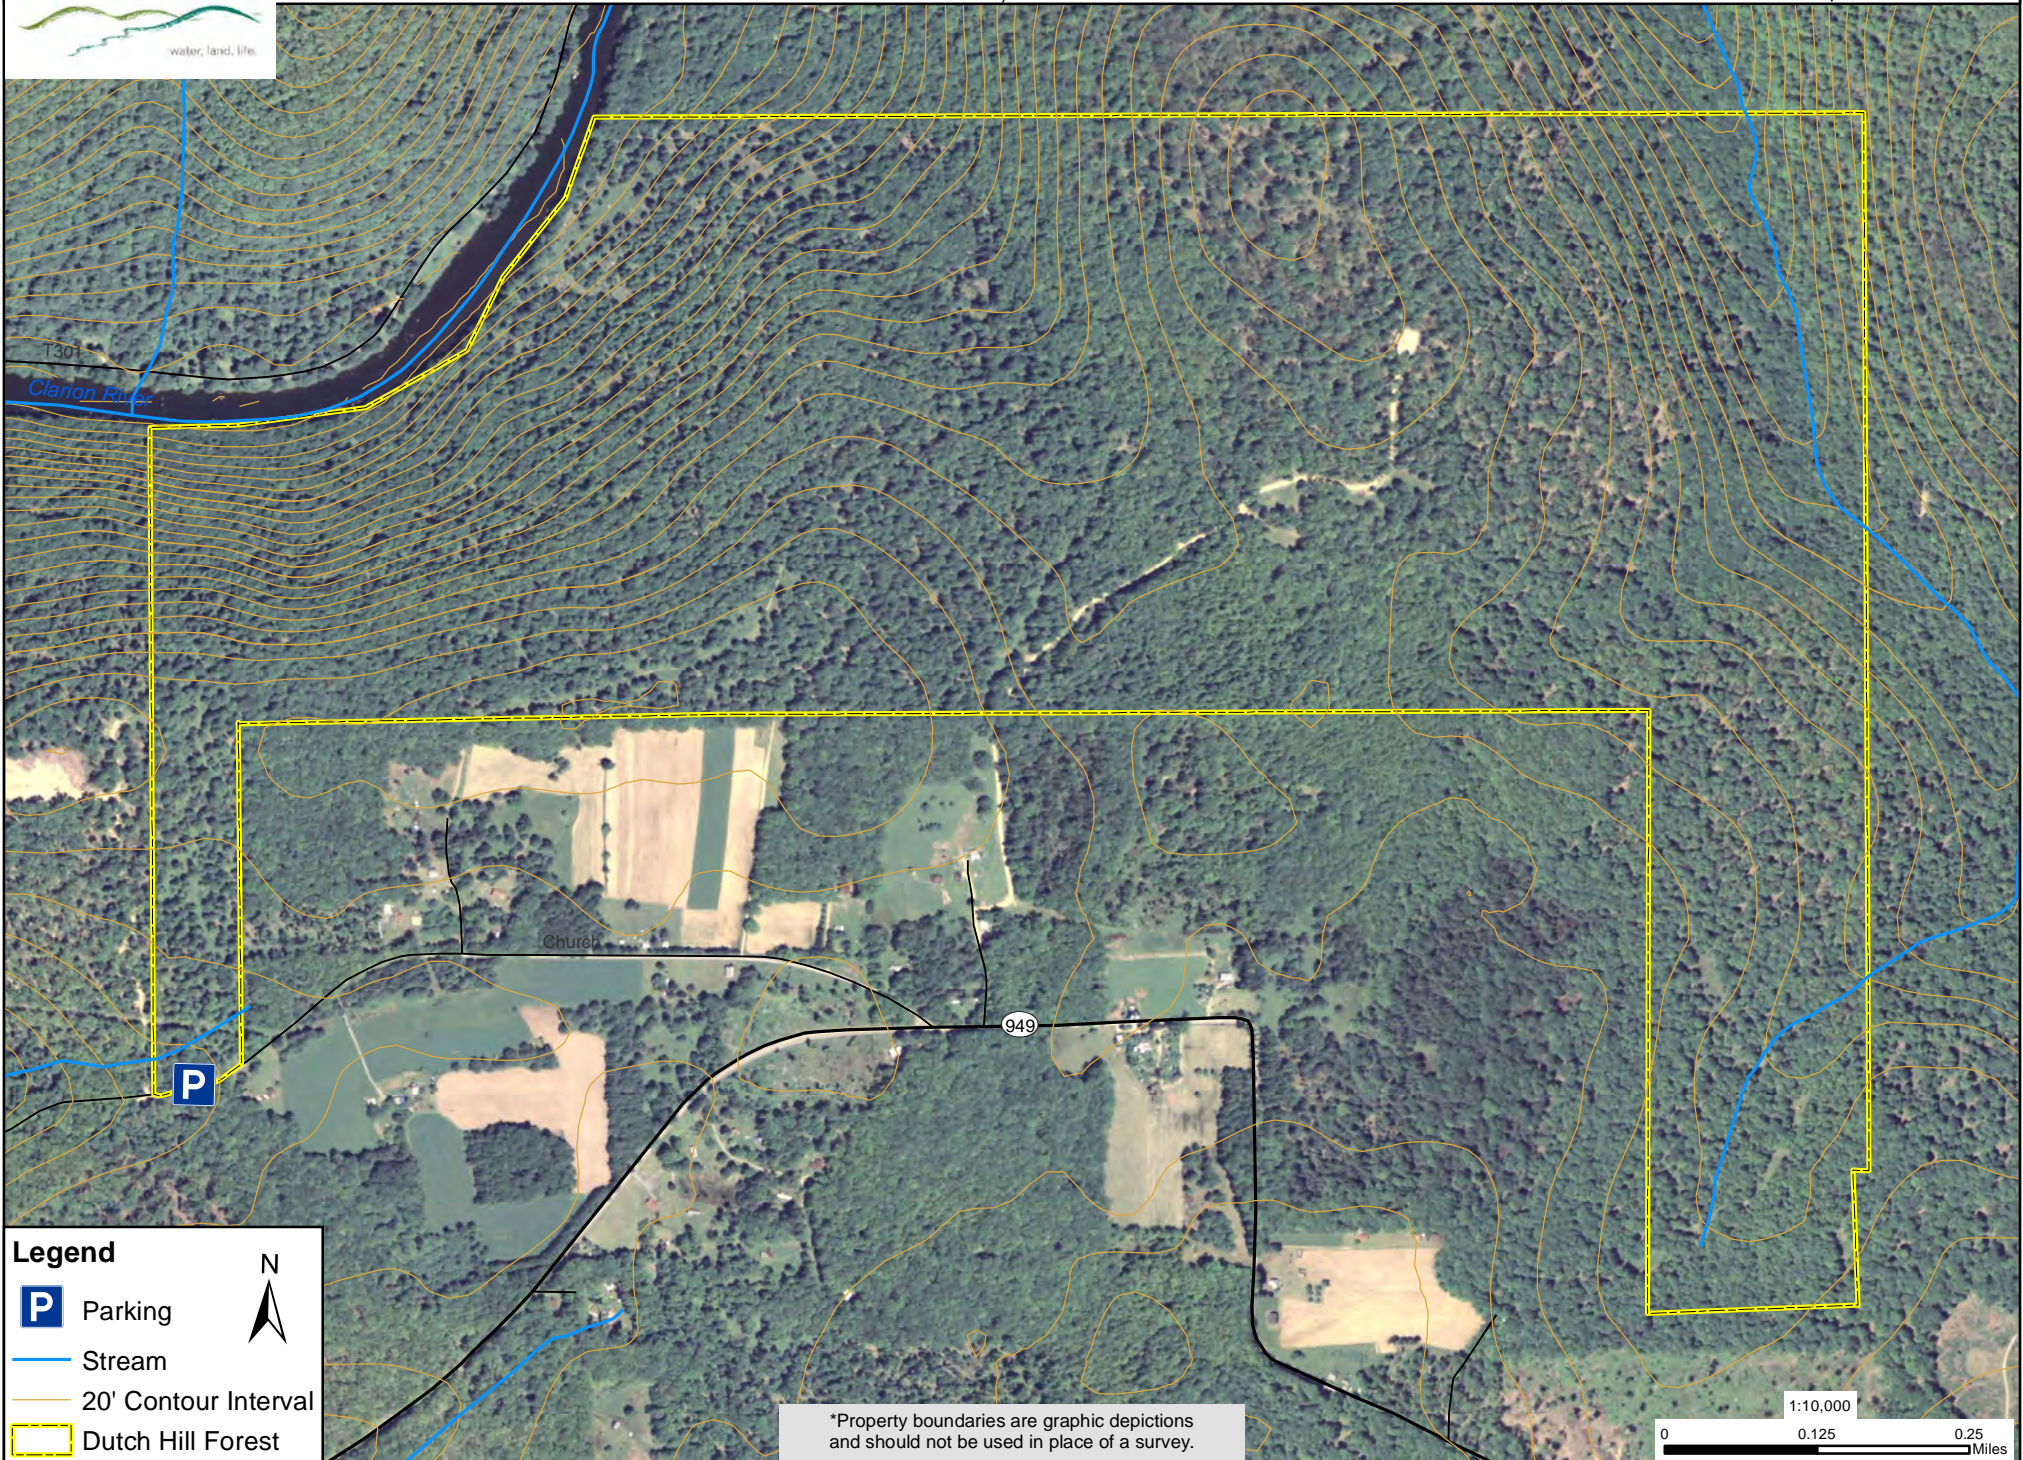

# Dutch Hill Forest

41.351492,-79.005175

**Legend**

- Parking
- Stream
- 20' Contour Interval
- Dutch Hill Forest

N

\*Property boundaries are graphic depictions and should not be used in place of a survey.

**Legend**

- Parking
- Stream
- Dutch Hill Forest

N

\*Property boundaries are graphic depictions and should not be used in place of a survey.