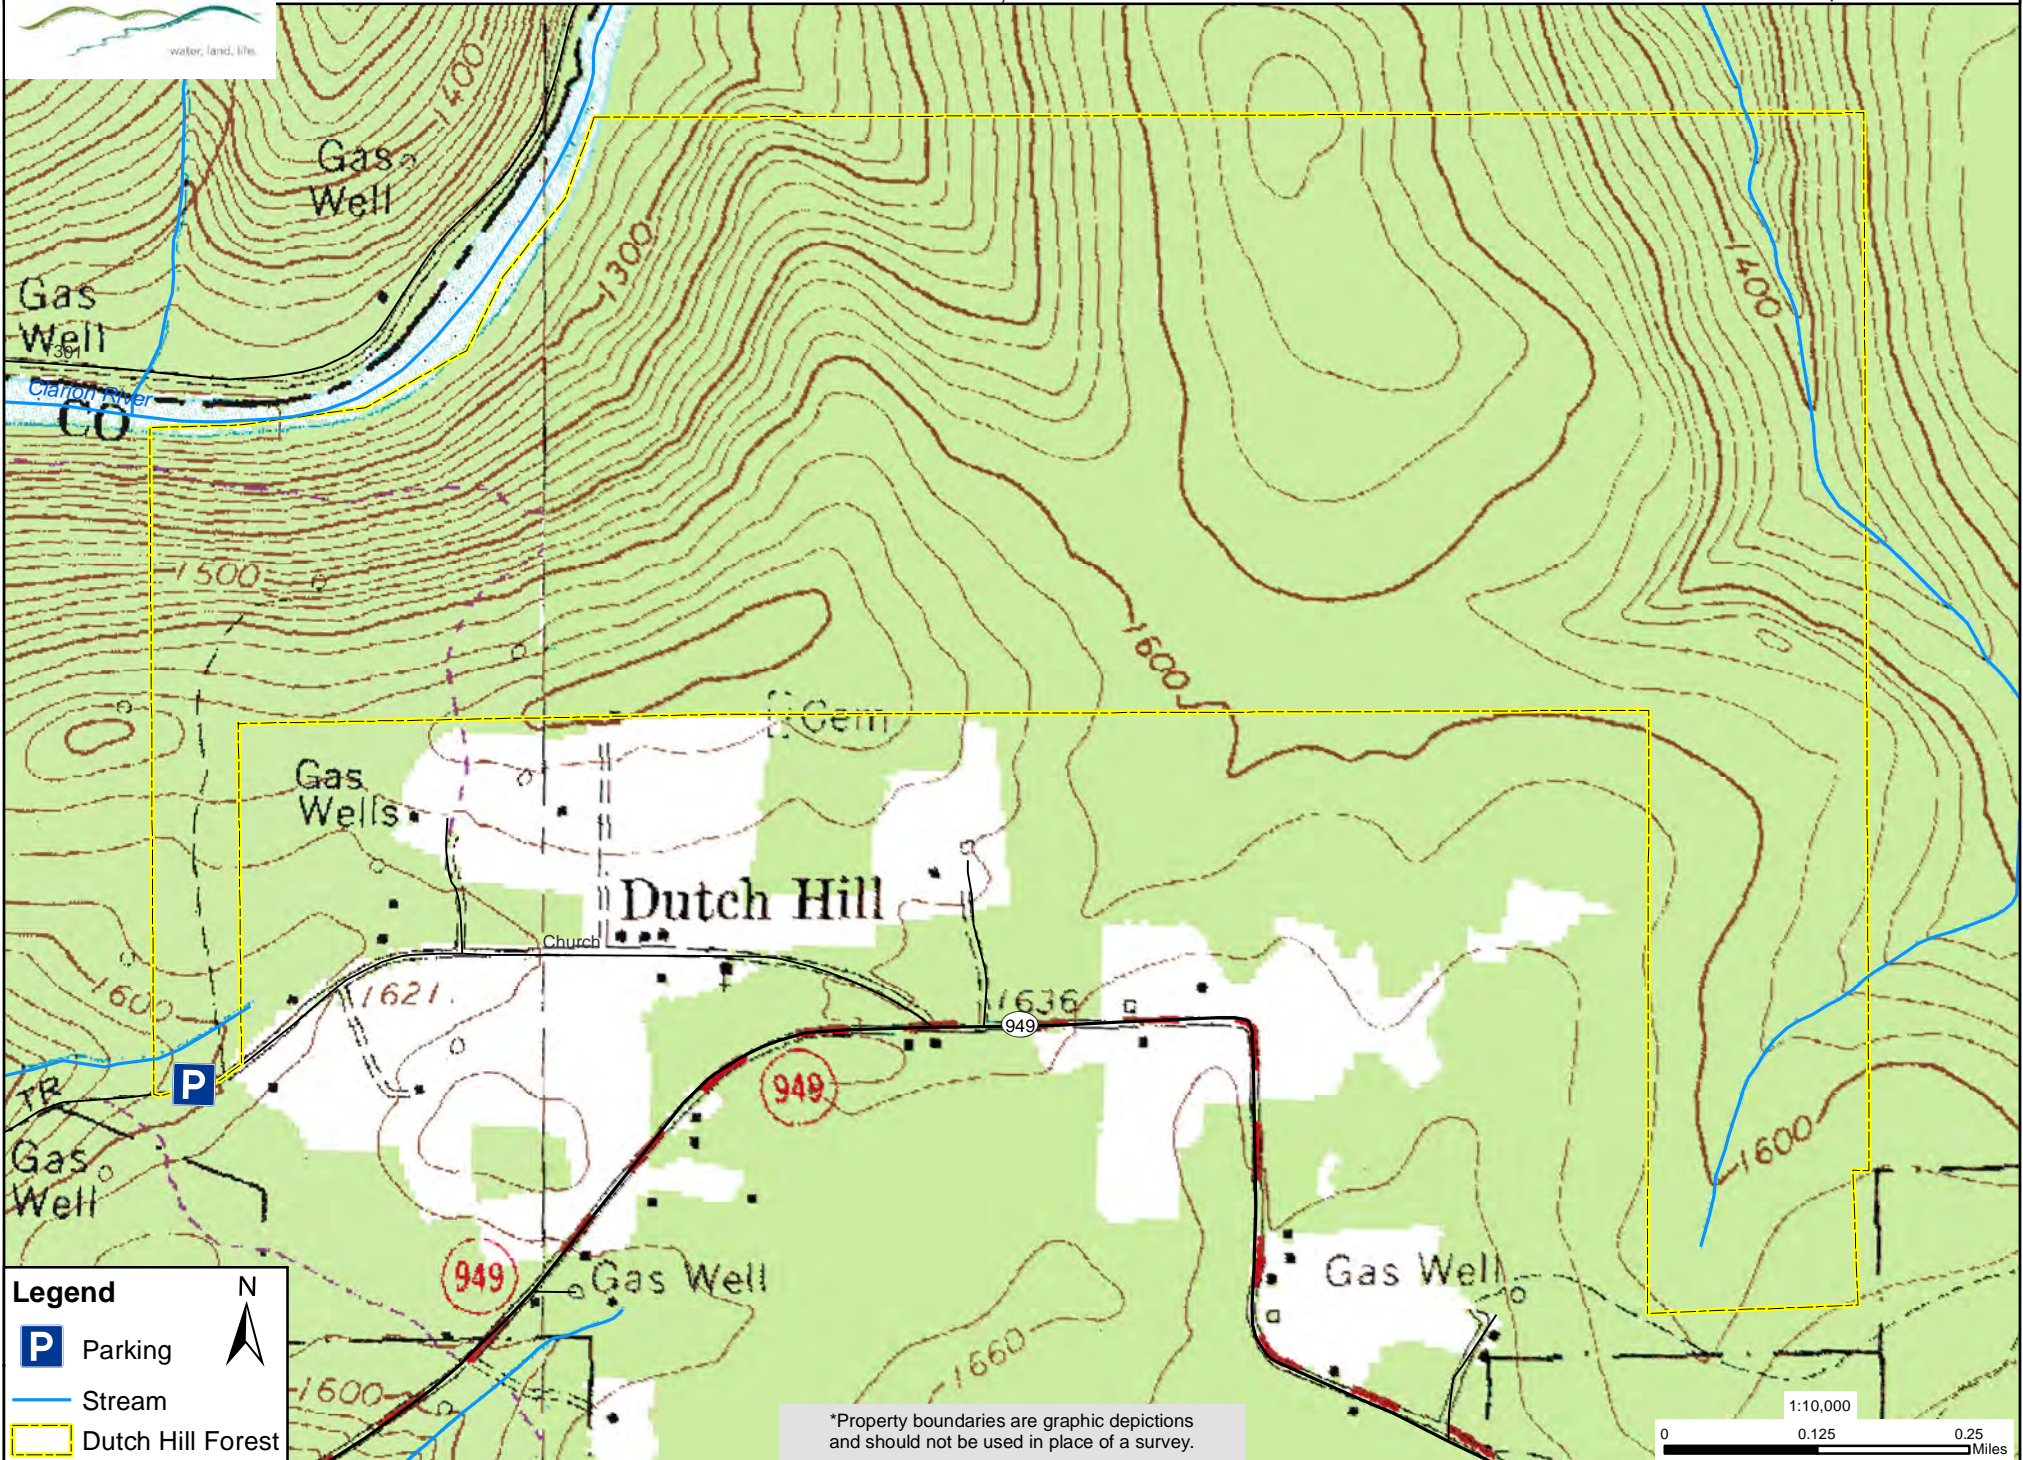

# Dutch Hill Forest

41.351492,-79.005175

**Legend**

- Parking
- Stream
- 20' Contour Interval
- Dutch Hill Forest

N

\*Property boundaries are graphic depictions and should not be used in place of a survey.

**Legend**

- Parking
- Stream
- Dutch Hill Forest

N

\*Property boundaries are graphic depictions and should not be used in place of a survey.