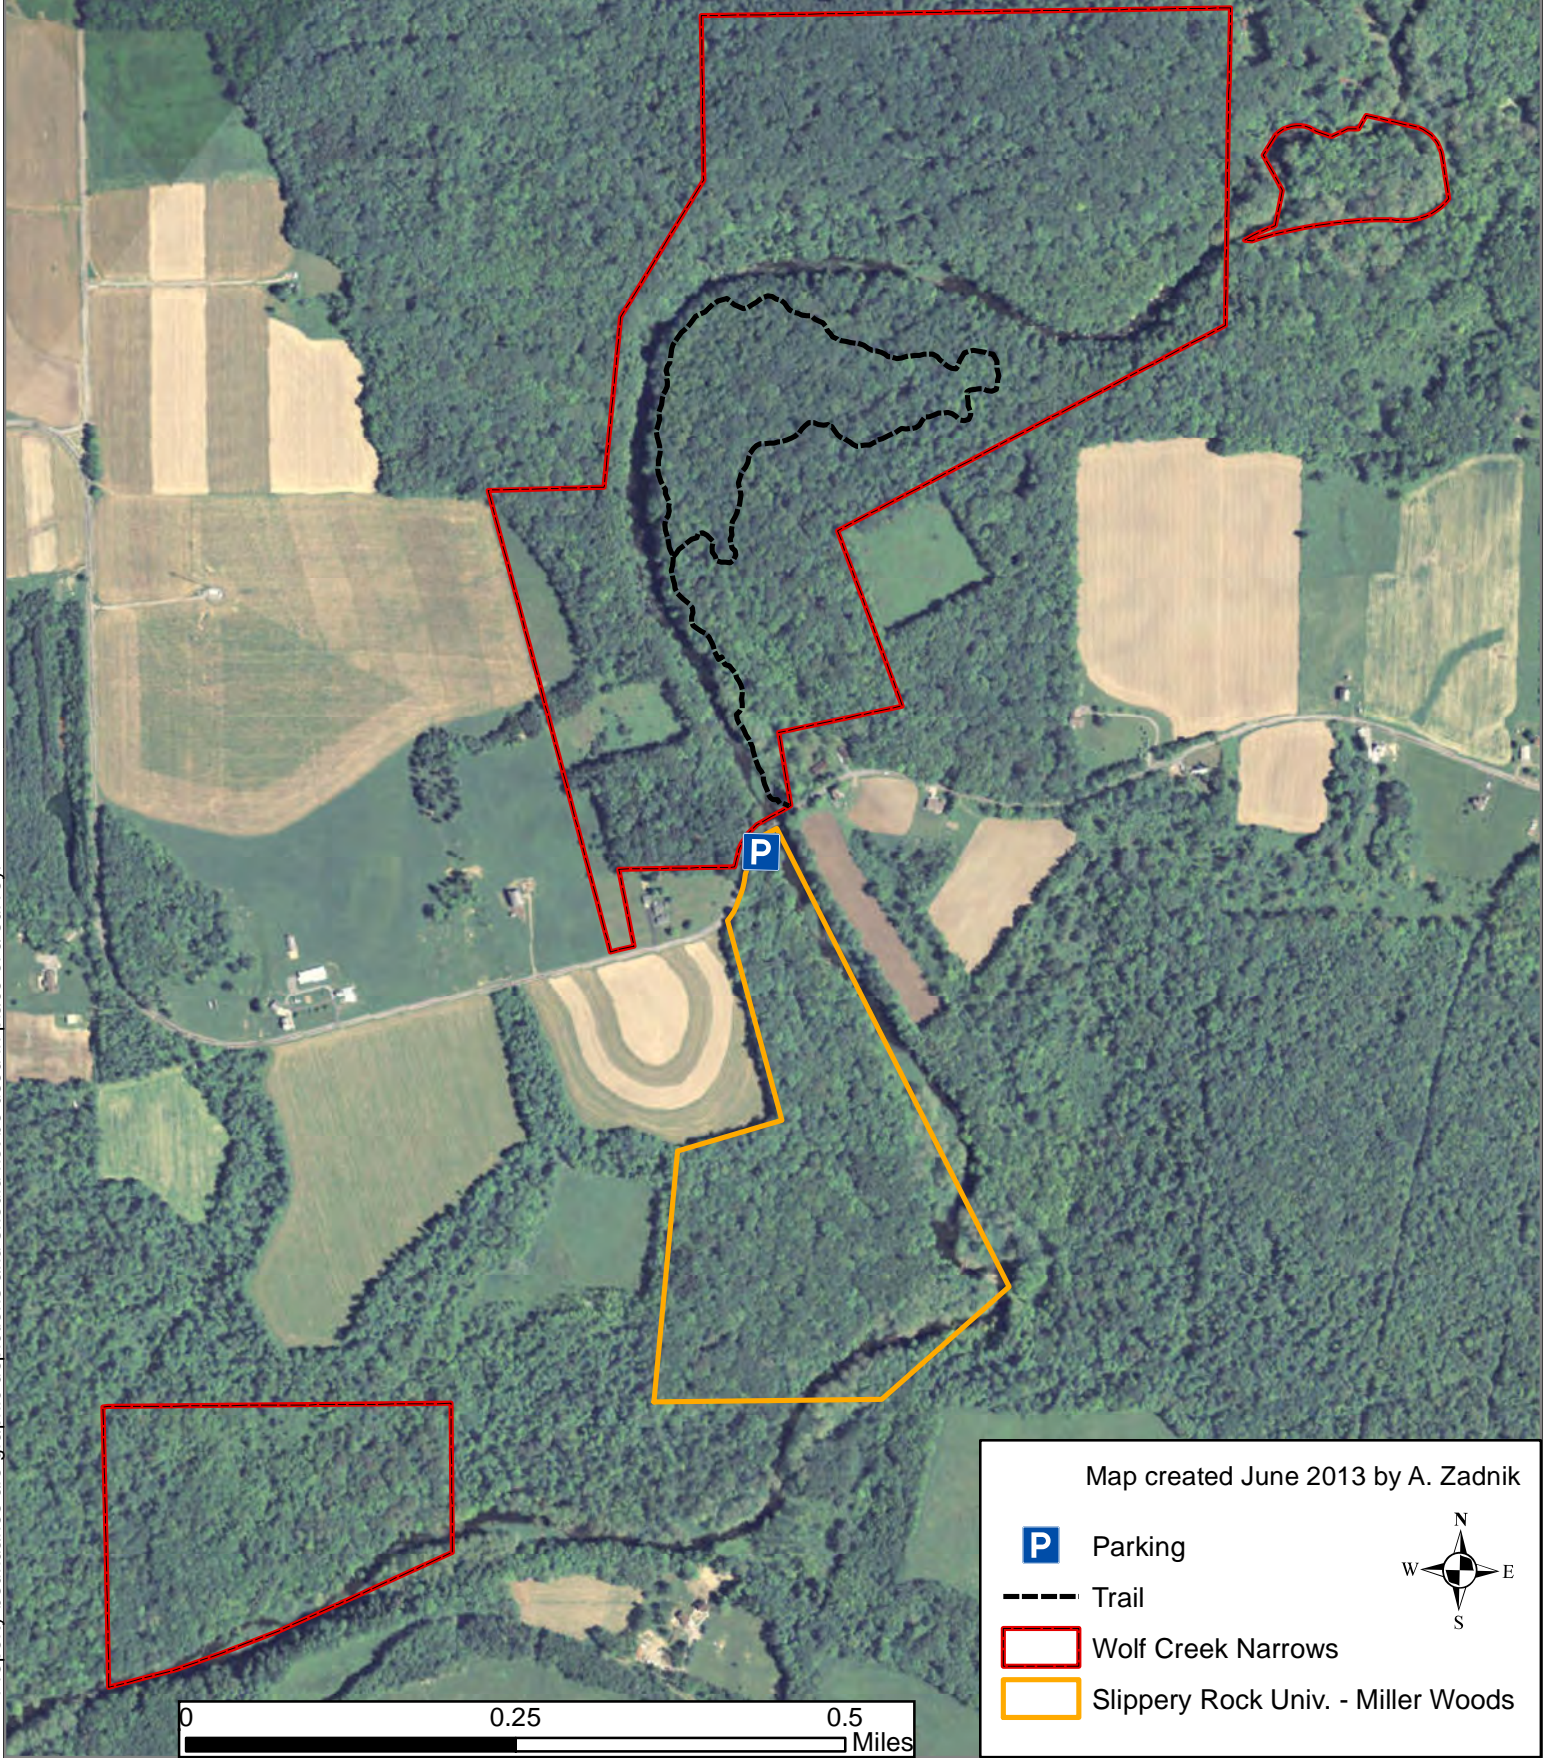

Wolf Creek Narrows Natural Area

164 acres; Slippery Rock Twp., Butler Co.

41° 3.84 N, 80° 5.28 W

*Property boundaries are graphic depictions and should not be used in place of a survey.

Map created June 2013 by A. Zadnik

Parking

Trail

Wolf Creek Narrows

Slippery Rock Univ. - Miller Woods

Wolf Creek Narrows Natural Area

164 acres; Slippery Rock Twp., Butler Co.

41° 3.84 N, 80° 5.28 W

*Property boundaries are graphic depictions and should not be used in place of a survey.

Map created June 2013 by A. Zadnik

Parking

Trail

Wolf Creek Narrows

Slippery Rock Univ. - Miller Woods