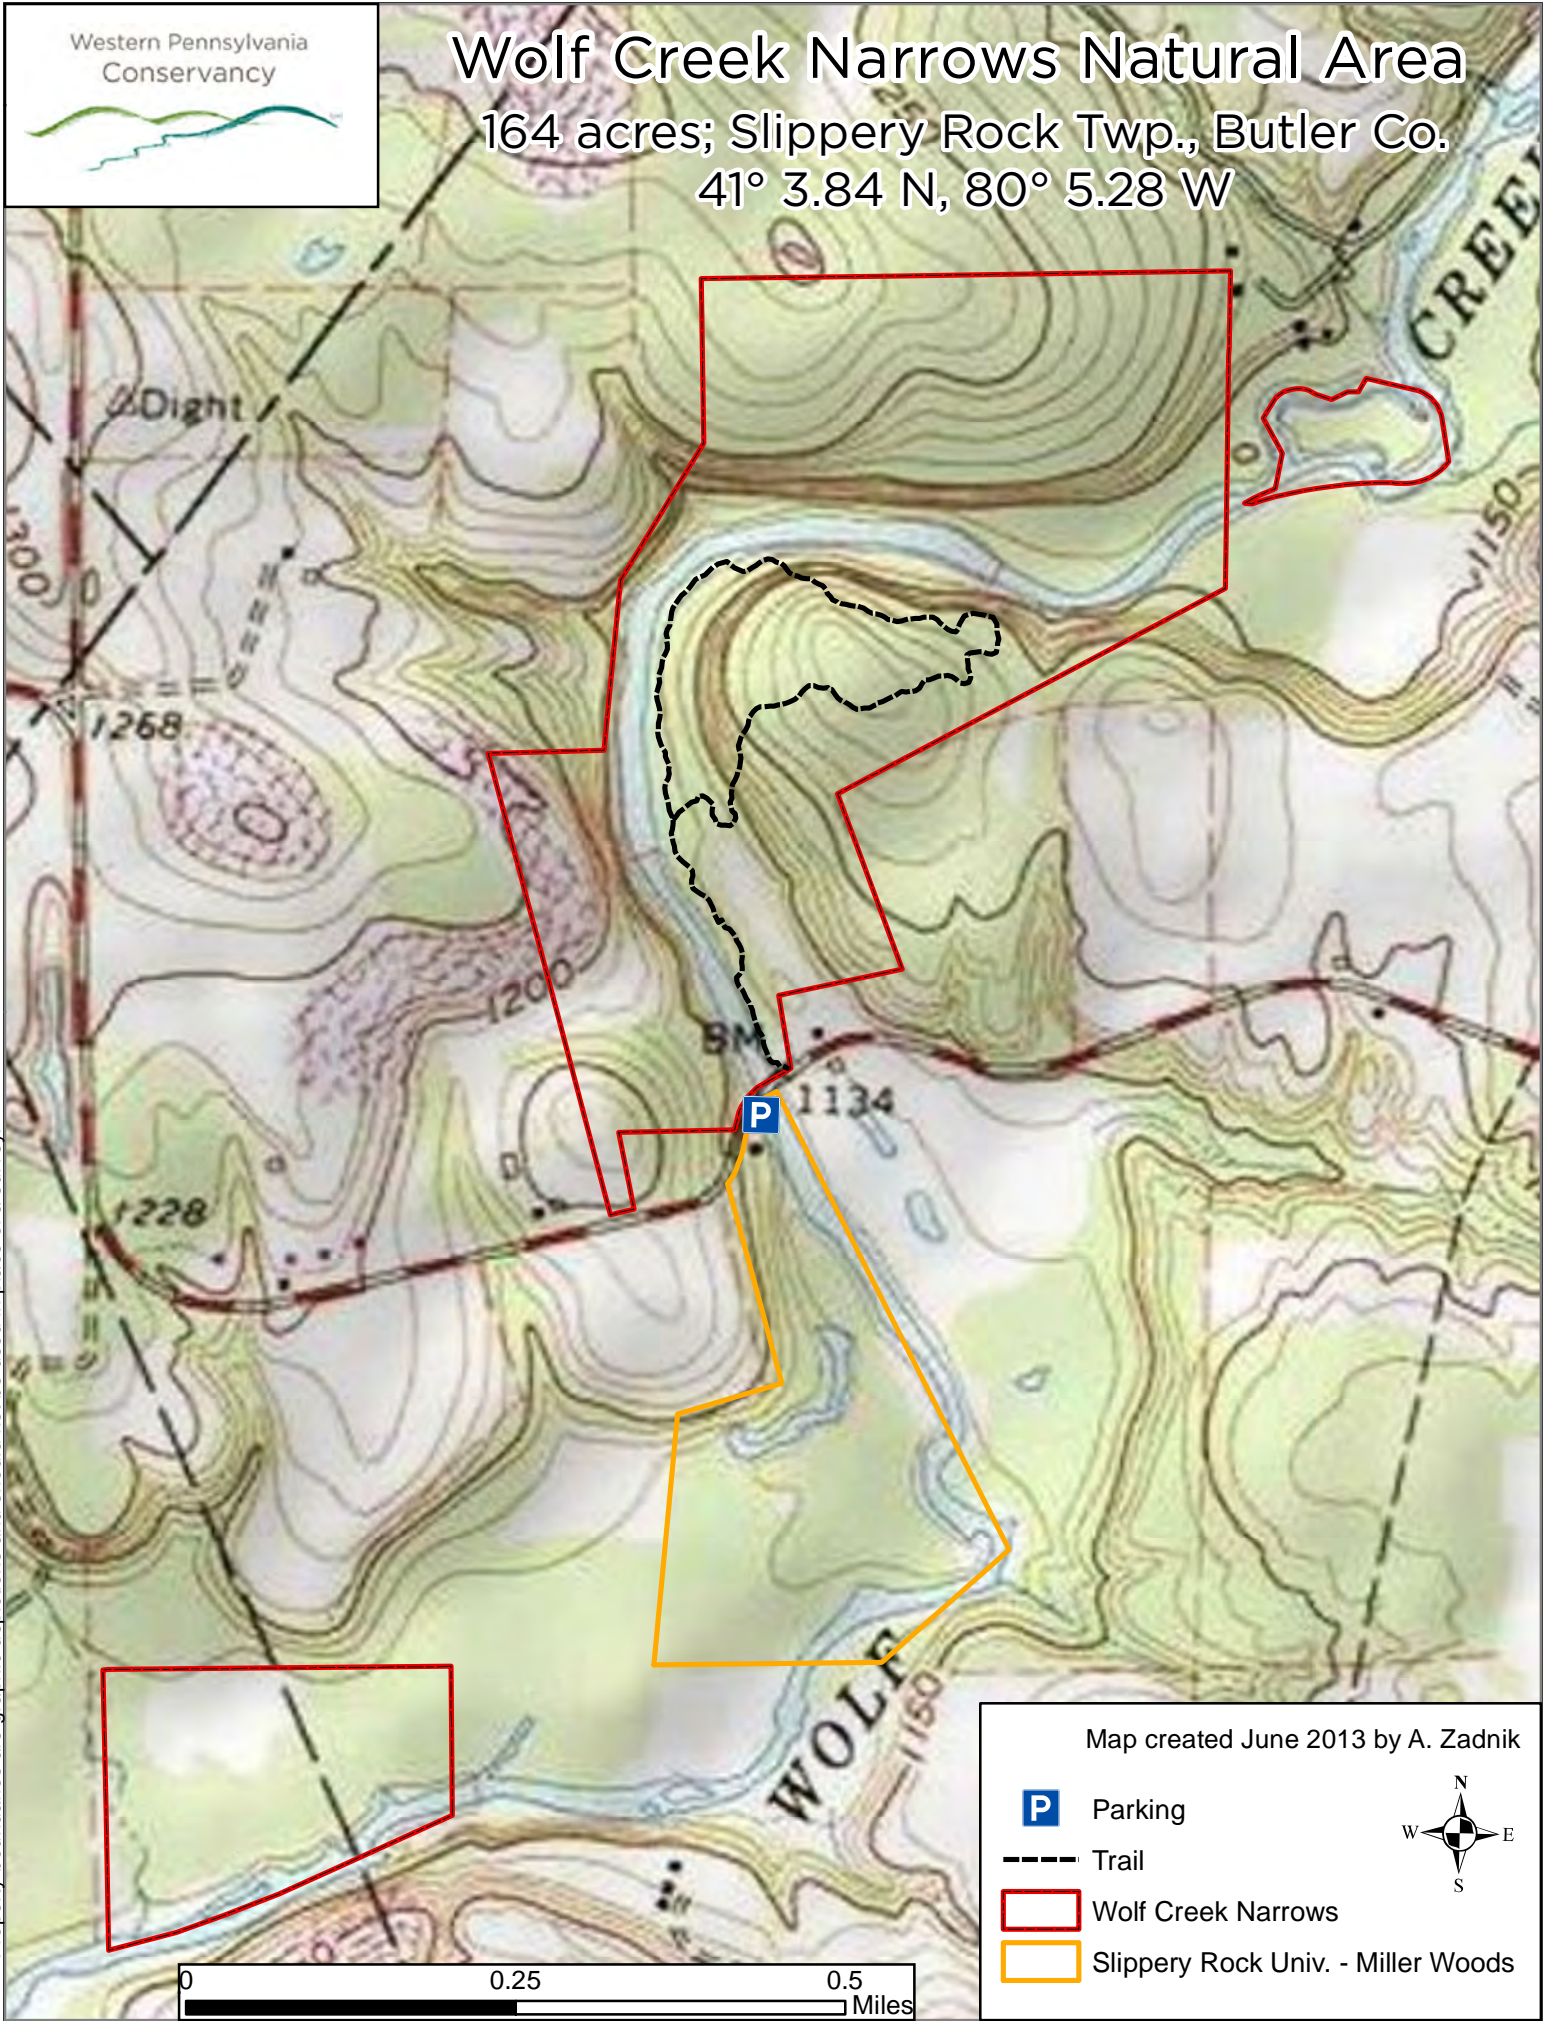

Wolf Creek Narrows Natural Area

164 acres; Slippery Rock Twp., Butler Co.

41° 3.84 N, 80° 5.28 W

*Property boundaries are graphic depictions and should not be used in place of a survey.

Map created June 2013 by A. Zadnik

Parking

Trail

Wolf Creek Narrows

Slippery Rock Univ. - Miller Woods

Wolf Creek Narrows Natural Area

164 acres; Slippery Rock Twp., Butler Co.

41° 3.84 N, 80° 5.28 W

*Property boundaries are graphic depictions and should not be used in place of a survey.

Map created June 2013 by A. Zadnik

Parking

Trail

Wolf Creek Narrows

Slippery Rock Univ. - Miller Woods