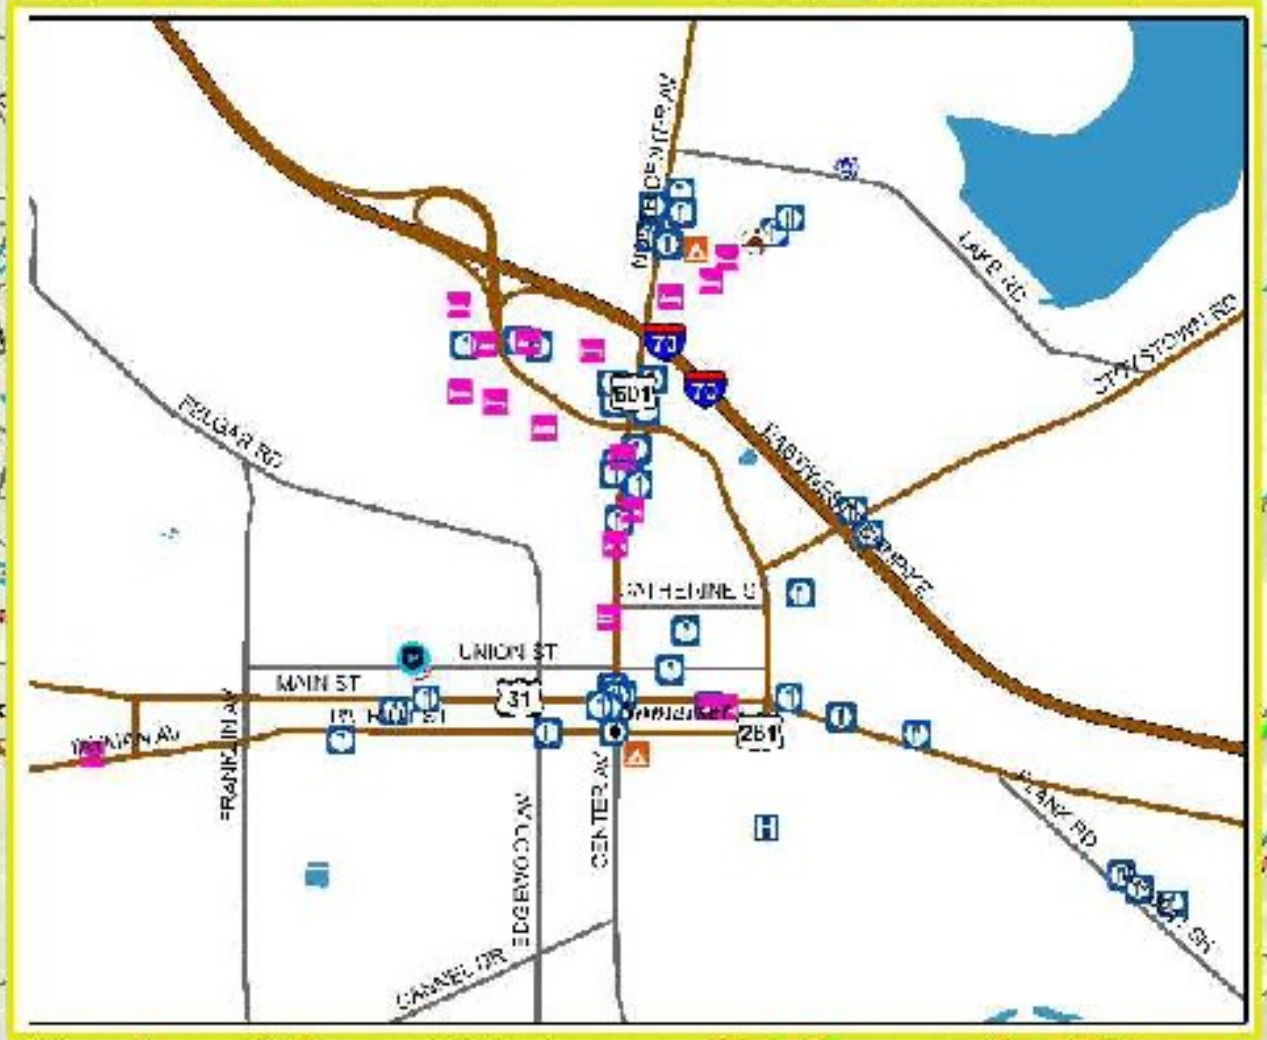

Western Pennsylvania Conservancy

- Cities
- USGS Stream Gauges
- PFBC Boat and Fishing Access Points
- Resort
- Police
- Parks
- Natural Features
- Historic
- Hospital
- Golf Courses
- Fire Station
- FMS
- Campgrounds
- Motels Inns Bed and Breakfasts
- Caroe Access
- Restaurants
- Interstates
- Highways
- State Roads
- Local Roads
- Land Trails
- Special Fishing Regulation Streams
- Approved Trout Streams
- Wilderness Trout Streams
- Class A Streams
- Streams
- Laurel Hill Creek
- Casselman River
- Youghiogheny River
- Casselman River Watershed
- Lakes & Reservoirs
- PA County
- Natural Wild Areas
- State Park
- State Game Land
- State Forest Land