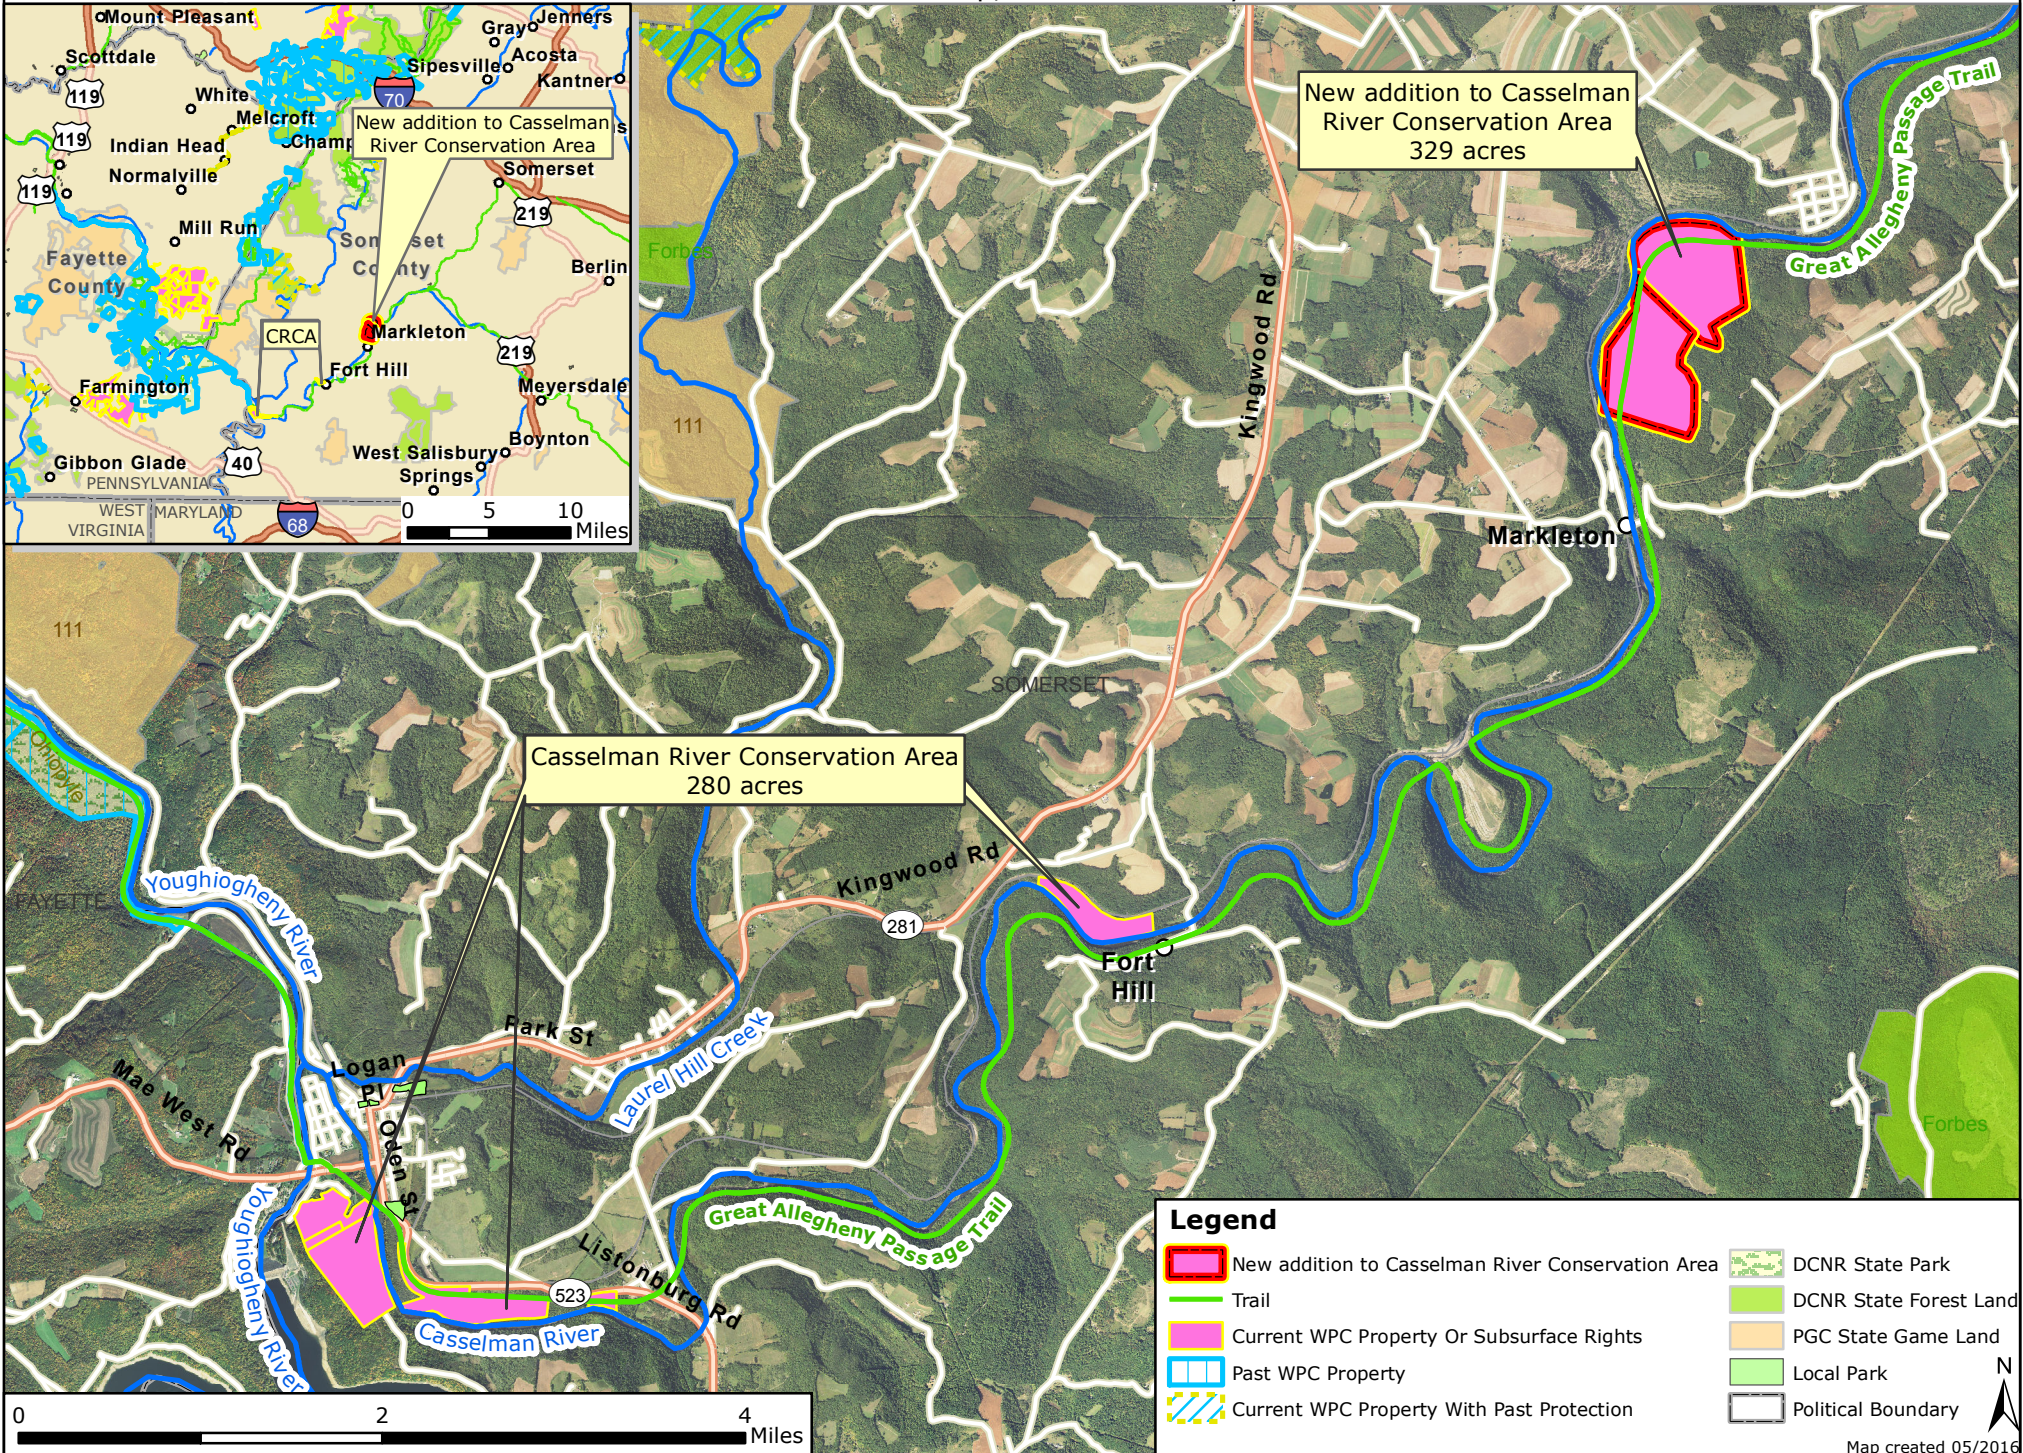

New addition to Casselman River Conservation Area (CRCA)

Black Township, Somerset County

Legend

- New addition to Casselman River Conservation Area
- Trail
- Current WPC Property Or Subsurface Rights
- Past WPC Property
- Current WPC Property With Past Protection
- DCNR State Park
- DCNR State Forest Land
- PGC State Game Land
- Local Park
- Political Boundary