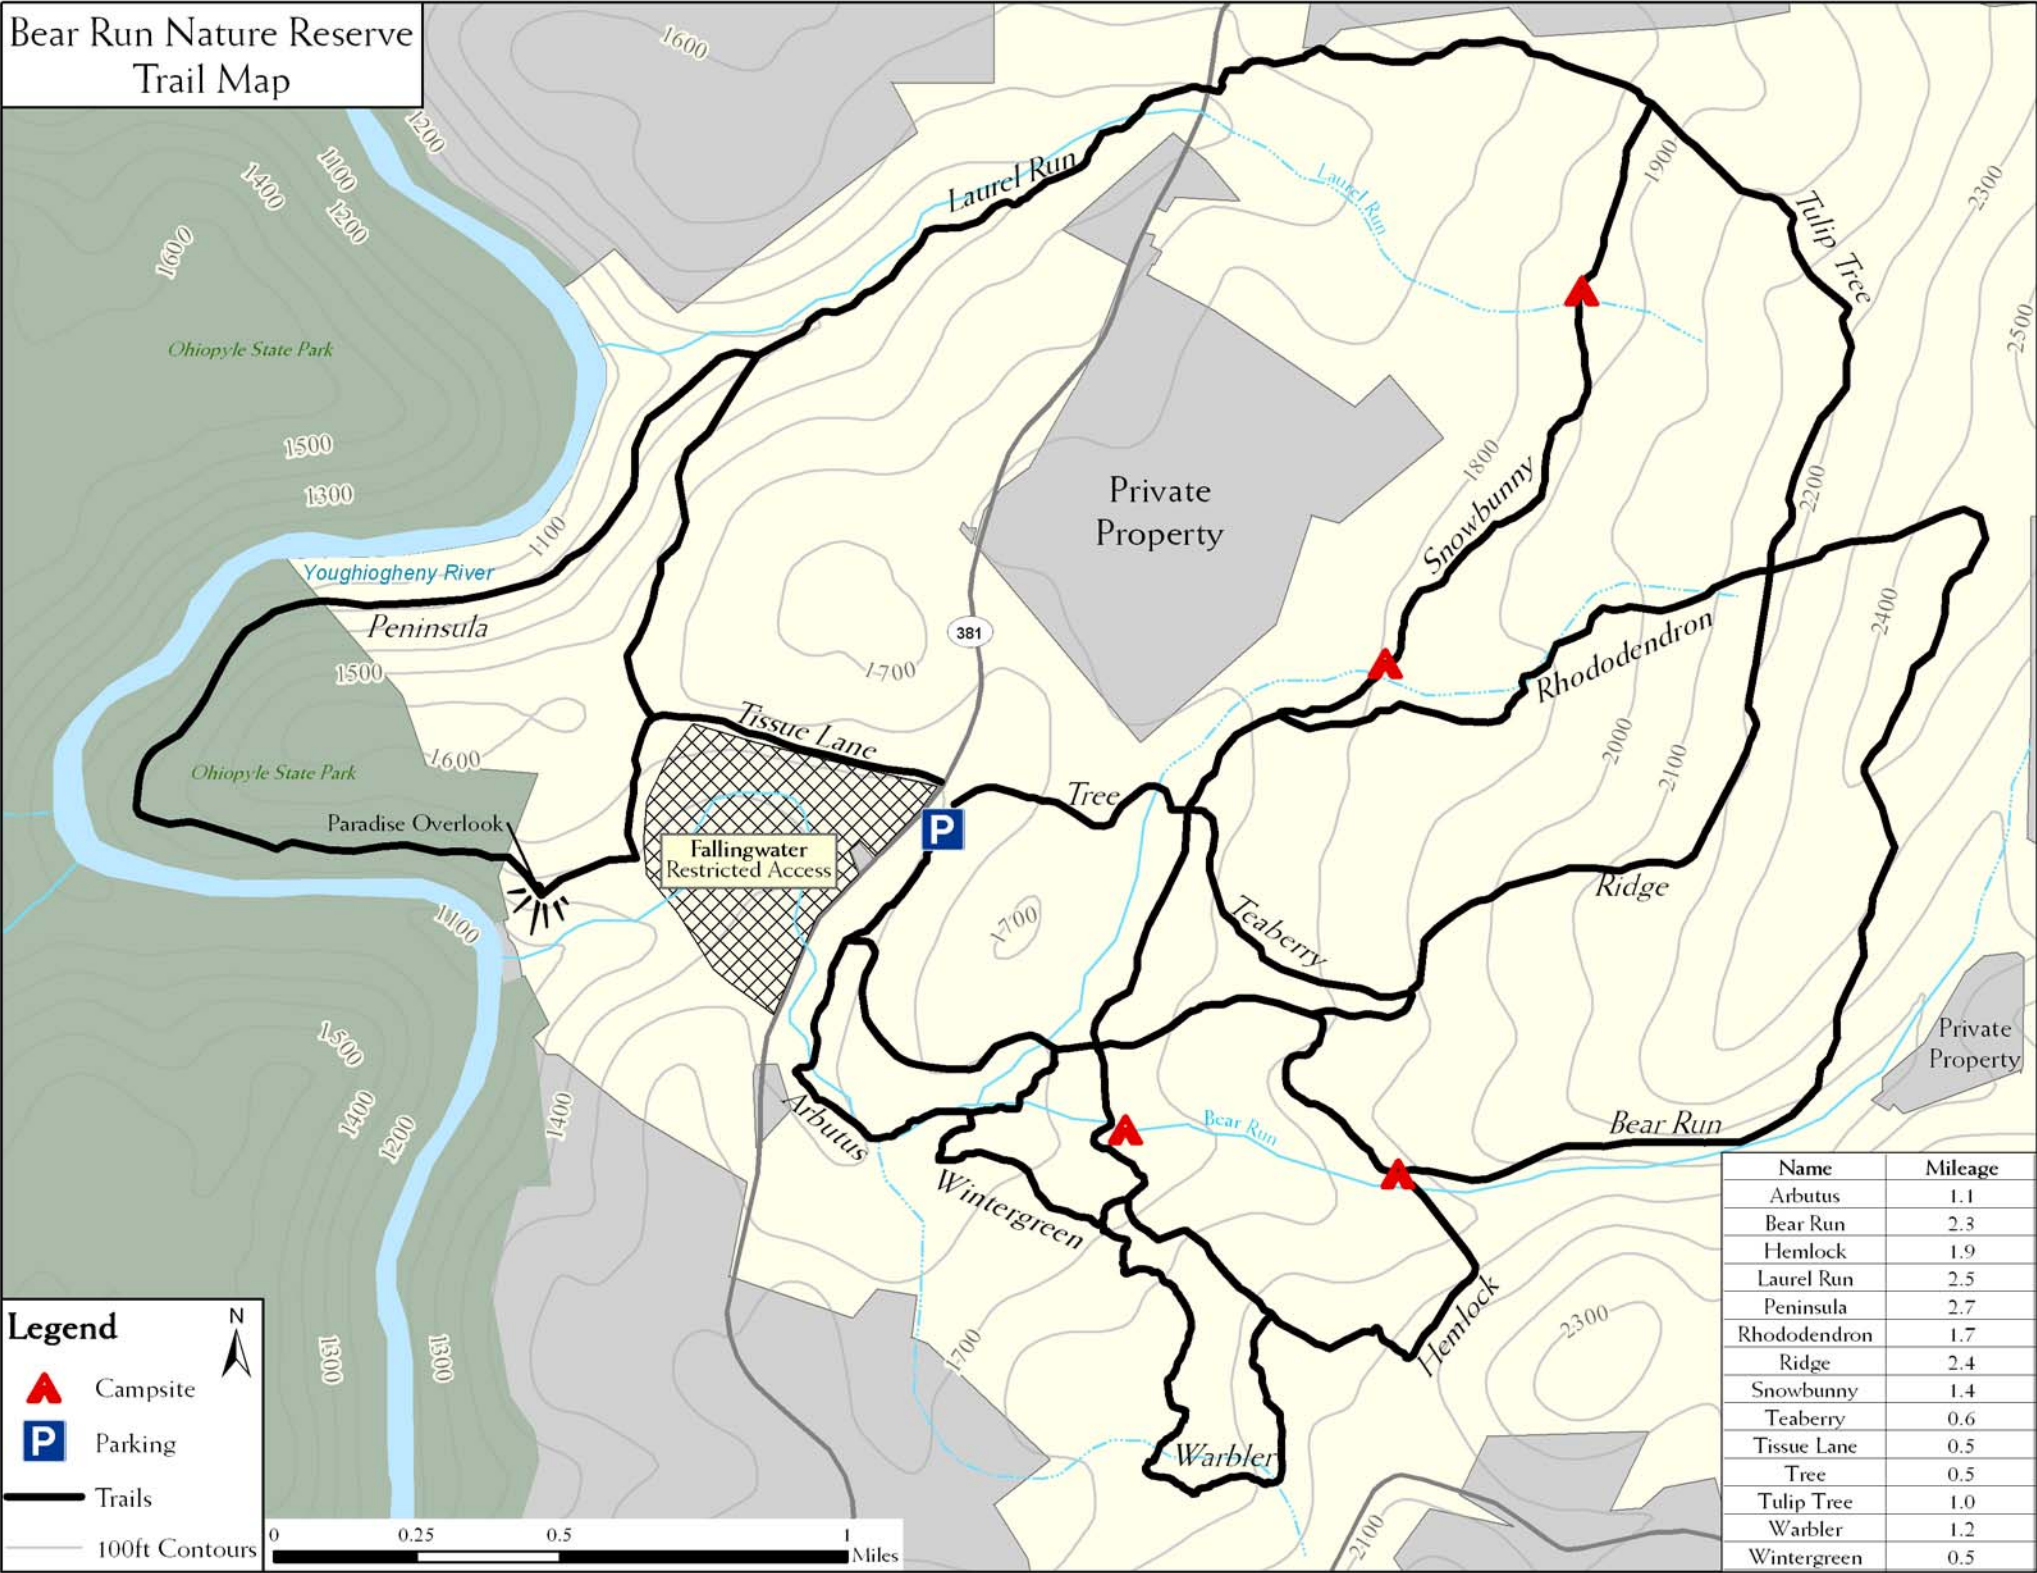

# Bear Run Nature Reserve Trail Map

**Legend**

-  Campsite
-  Parking
-  Trails
-  100ft Contours

0 0.25 0.5 1 Miles

Name	Mileage
Arbutus	1.1
Bear Run	2.3
Hemlock	1.9
Laurel Run	2.5
Peninsula	2.7
Rhododendron	1.7
Ridge	2.4
Snowbunny	1.4
Teaberry	0.6
Tissue Lane	0.5
Tree	0.5
Tulip Tree	1.0
Warbler	1.2
Wintergreen	0.5