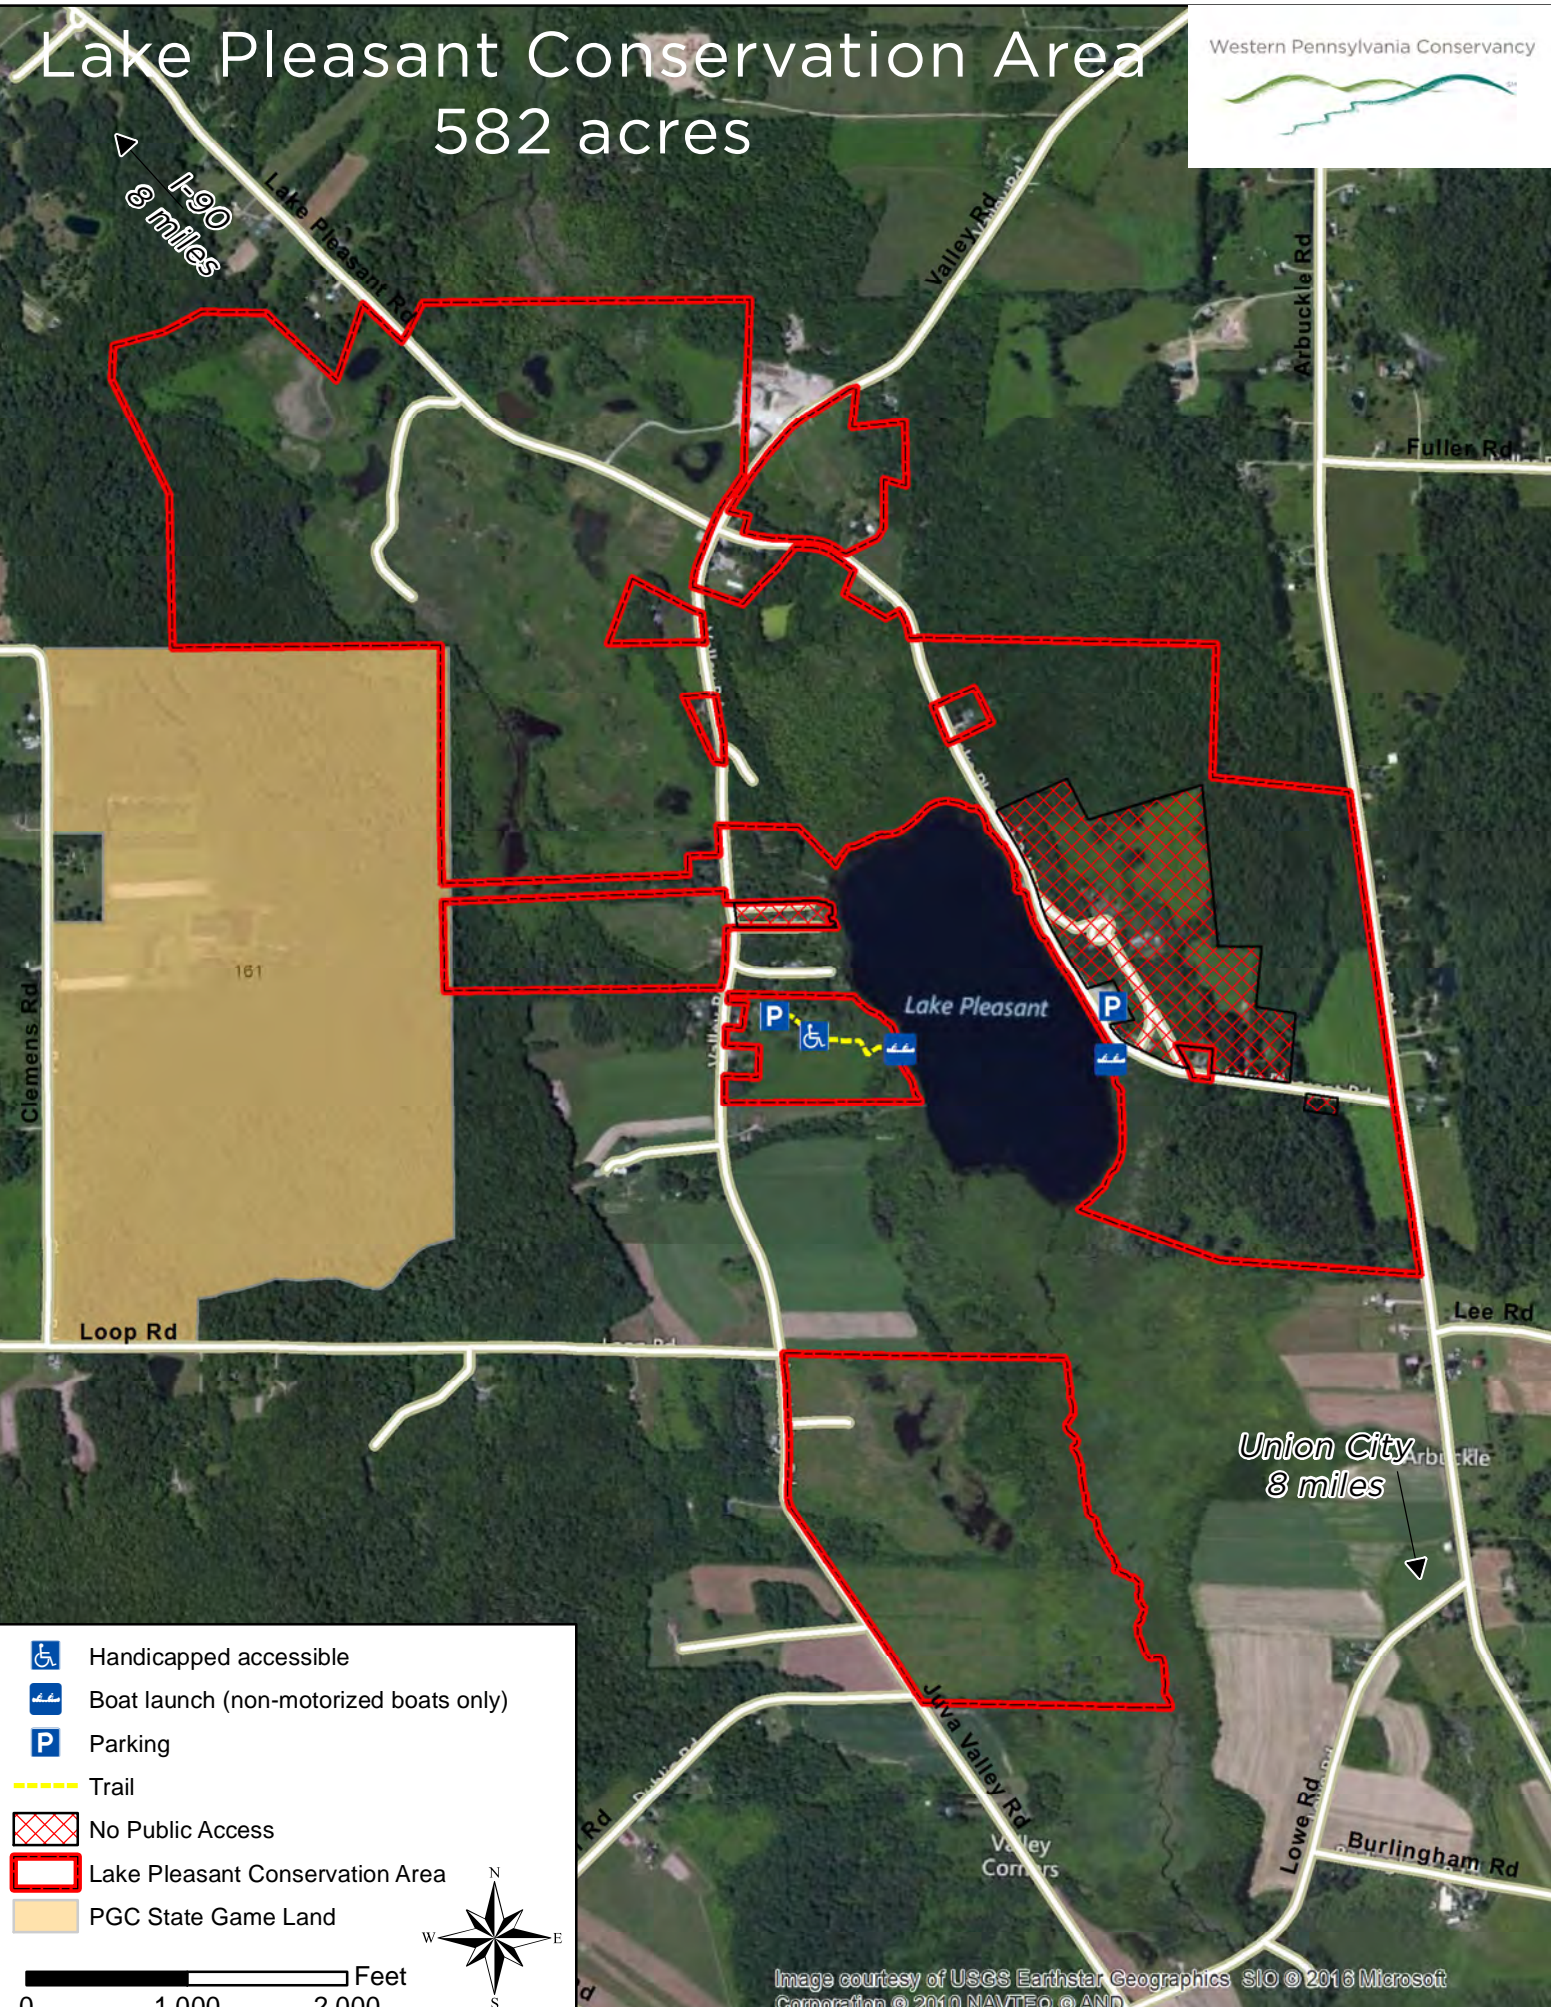

Lake Pleasant Conservation Area

582 acres

Western Pennsylvania Conservancy

Property boundaries are graphic depictions and should not be used in place of a survey.

- Handicapped accessible
- Boat launch (non-motorized boats only)
- Parking
- Trail
- No Public Access
- Lake Pleasant Conservation Area
- PGC State Game Land

W N E S

0 1,000 2,000 Feet

Image courtesy of USGS Earthstar Geographics SIO © 2016 Microsoft Corporation © 2010 NAVTEQ © AND

Map created July 2016 by A. Zadnik