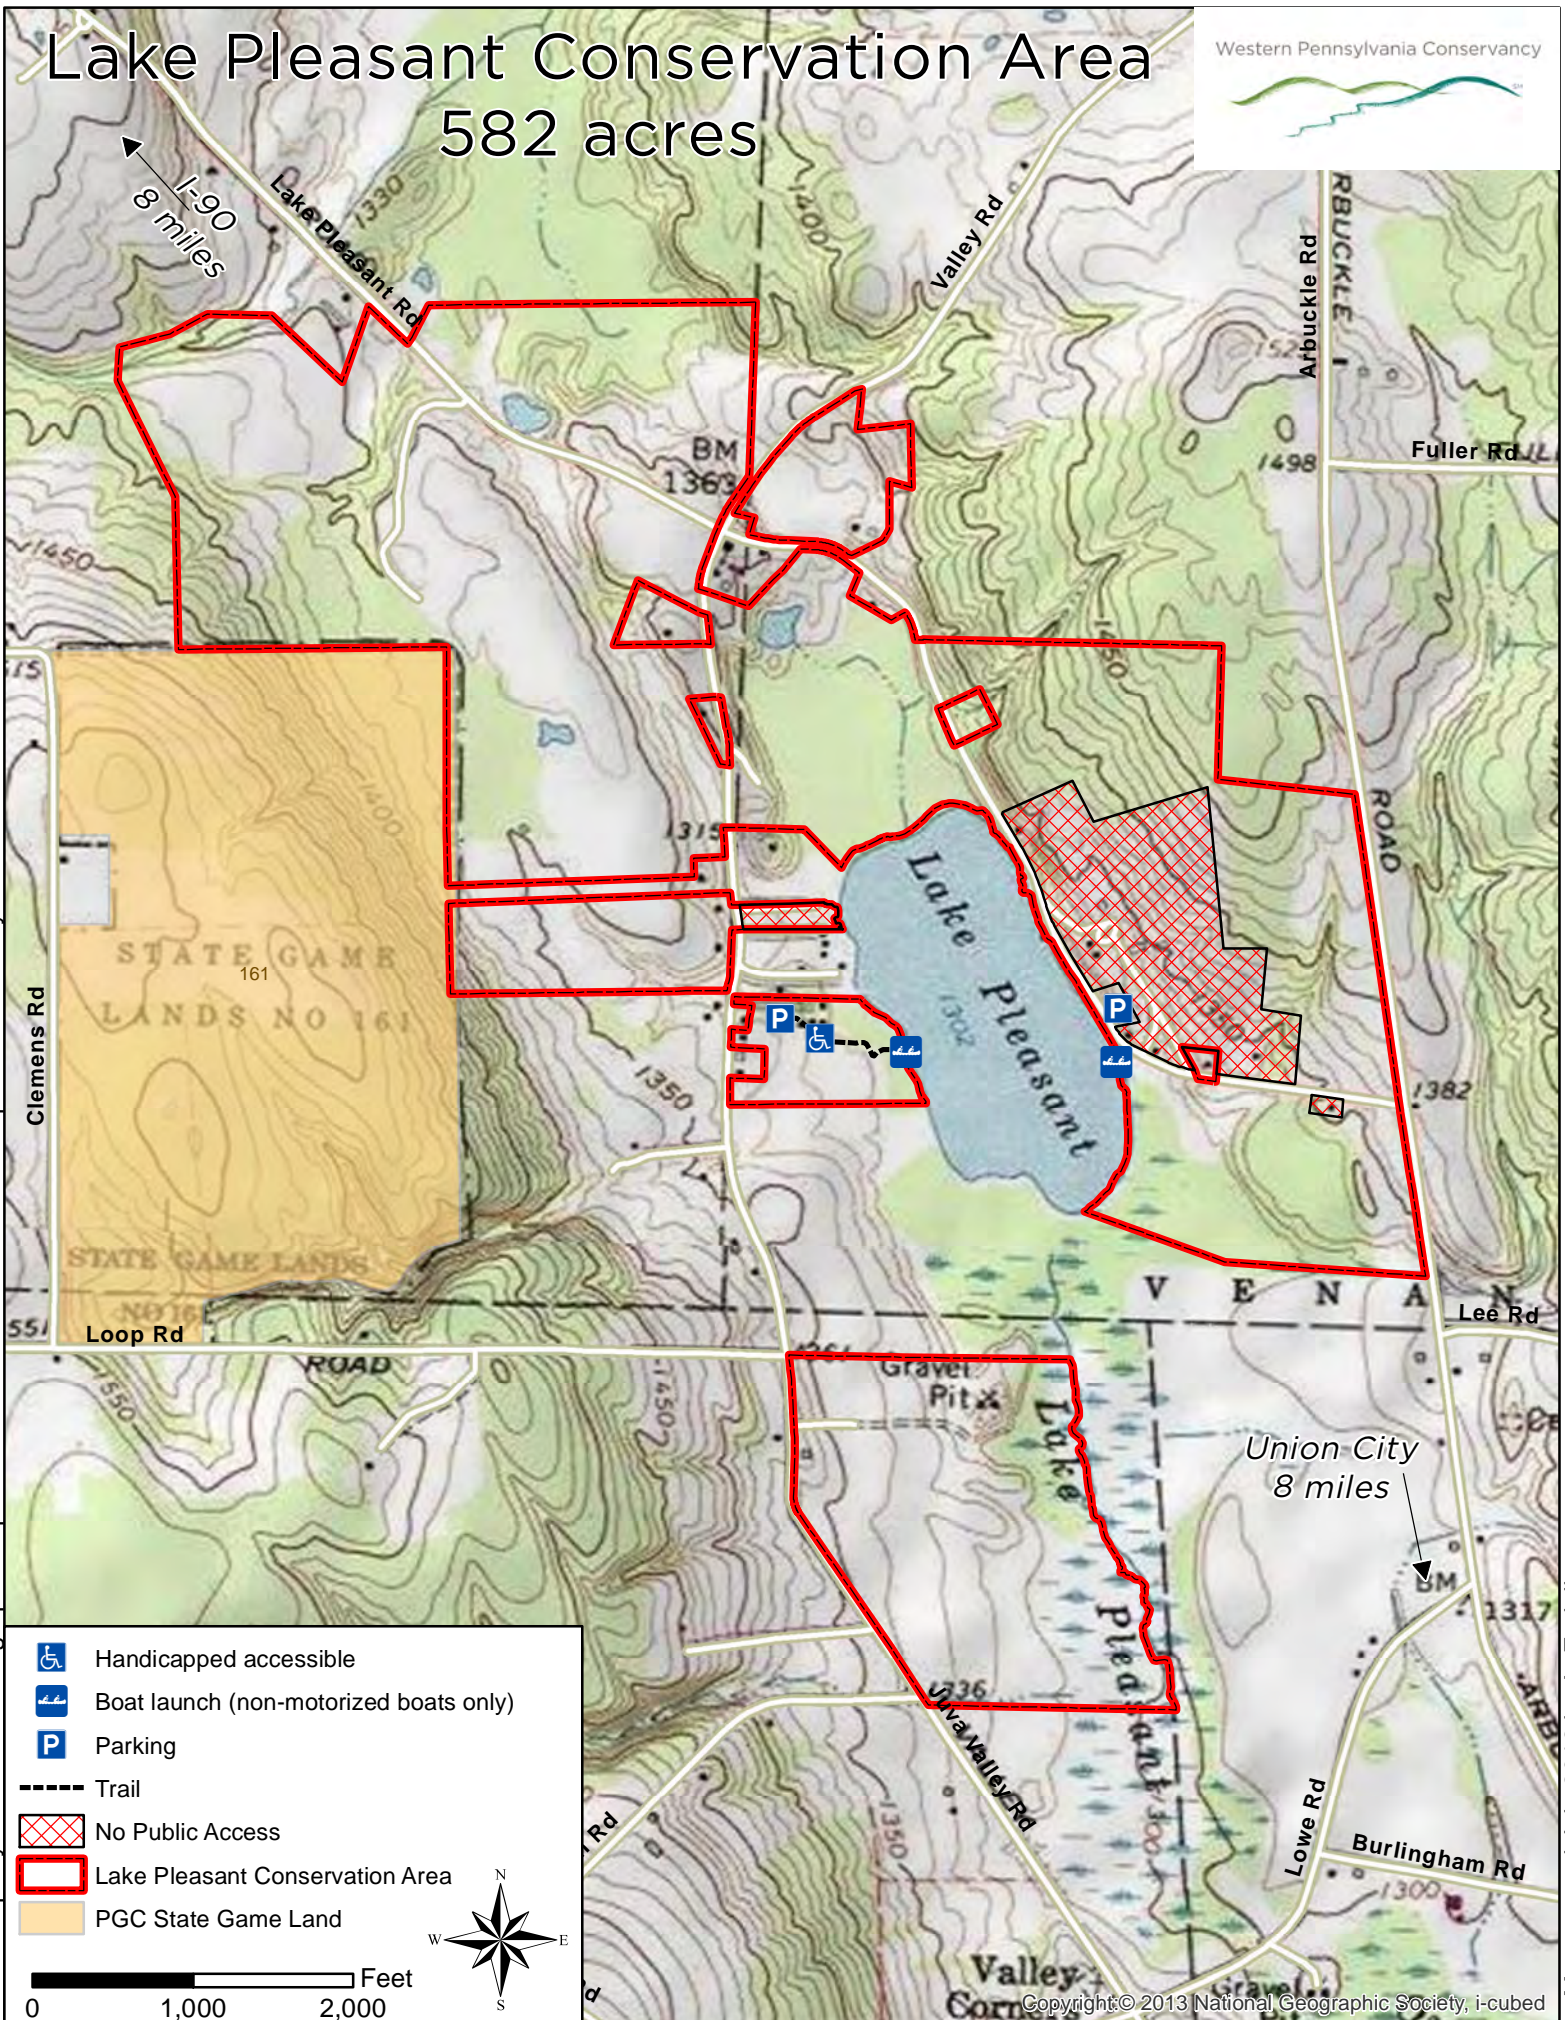

Lake Pleasant Conservation Area

582 acres

Western Pennsylvania Conservancy

Property boundaries are graphic depictions and should not be used in place of a survey.

- Handicapped accessible
- Boat launch (non-motorized boats only)
- Parking
- Trail
- No Public Access
- Lake Pleasant Conservation Area
- PGC State Game Land

W N E S

0 1,000 2,000 Feet

Image courtesy of USGS Earthstar Geographics SIO © 2016 Microsoft Corporation © 2010 NAVTEQ © AND

Map created July 2016 by A. Zadnik