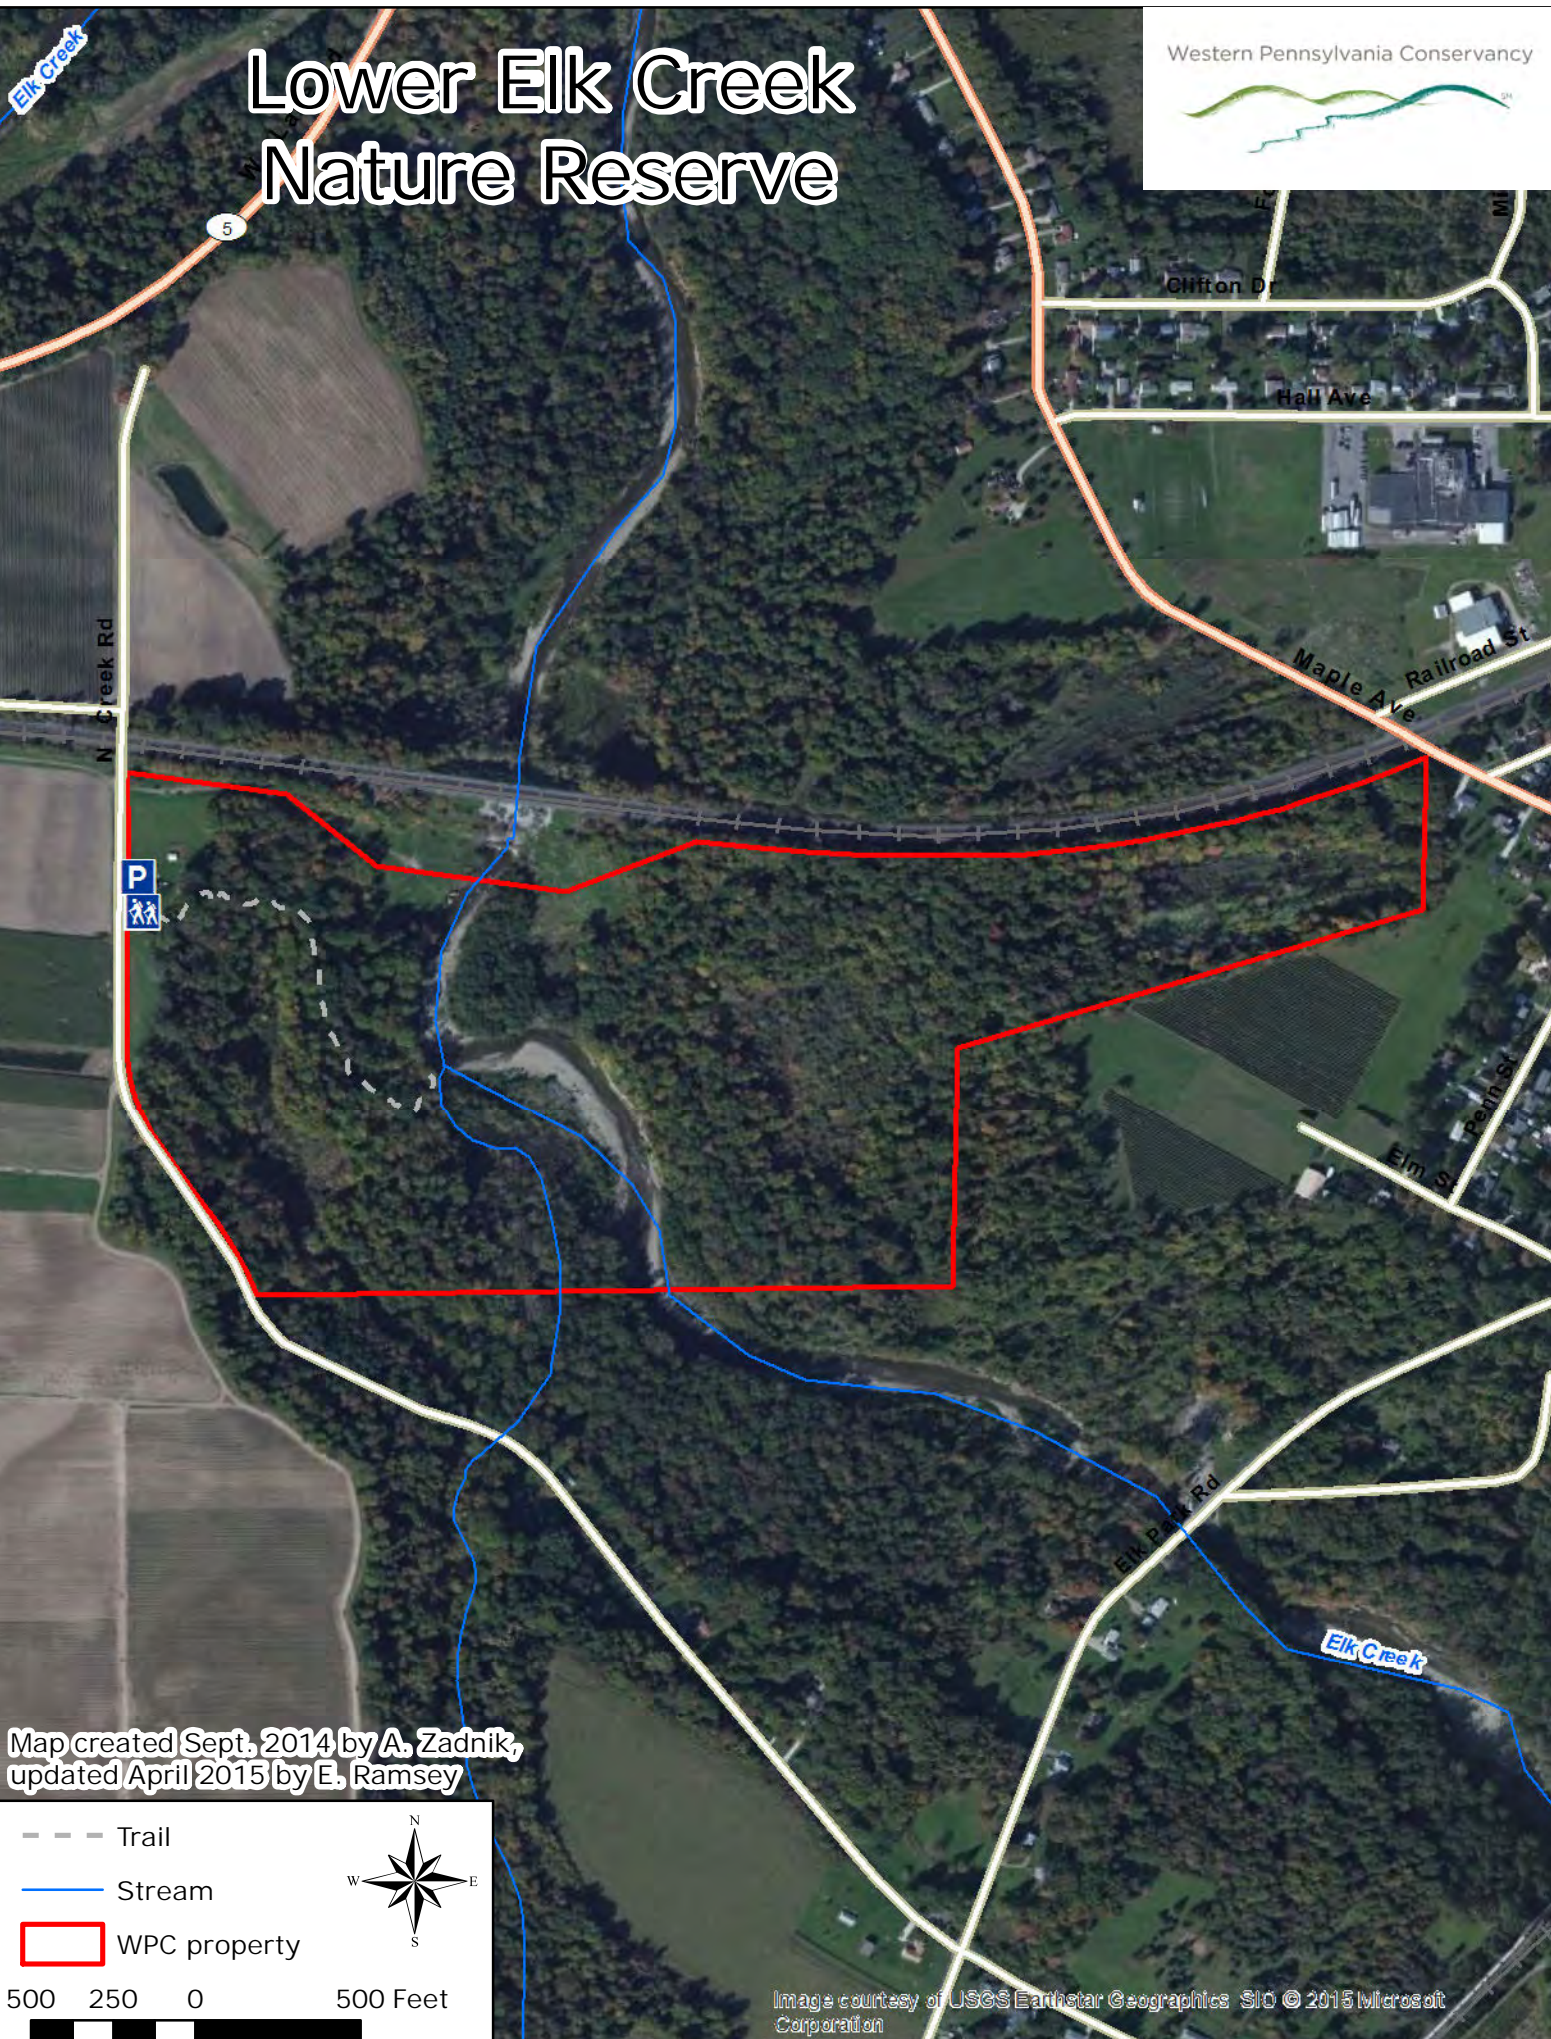

# Lower Elk Creek Nature Reserve

Western Pennsylvania Conservancy

Map created Sept. 2014 by A. Zadnik,  
updated April 2015 by E. Ramsey

- Trail
- Stream
- ▭ WPC property

500 250 0 500 Feet

Image courtesy of USGS Earthstar Geographics, SIO © 2015 Microsoft Corporation

Boundaries are graphic depictions and should not be used in place of a survey

# Lower Elk Creek Nature Reserve

Western Pennsylvania Conservancy

Boundaries are graphic depictions and should not be used in place of a survey

Map created Sept. 2014 by A. Zadnik

--- Trail  
— Stream  
□ WPC property