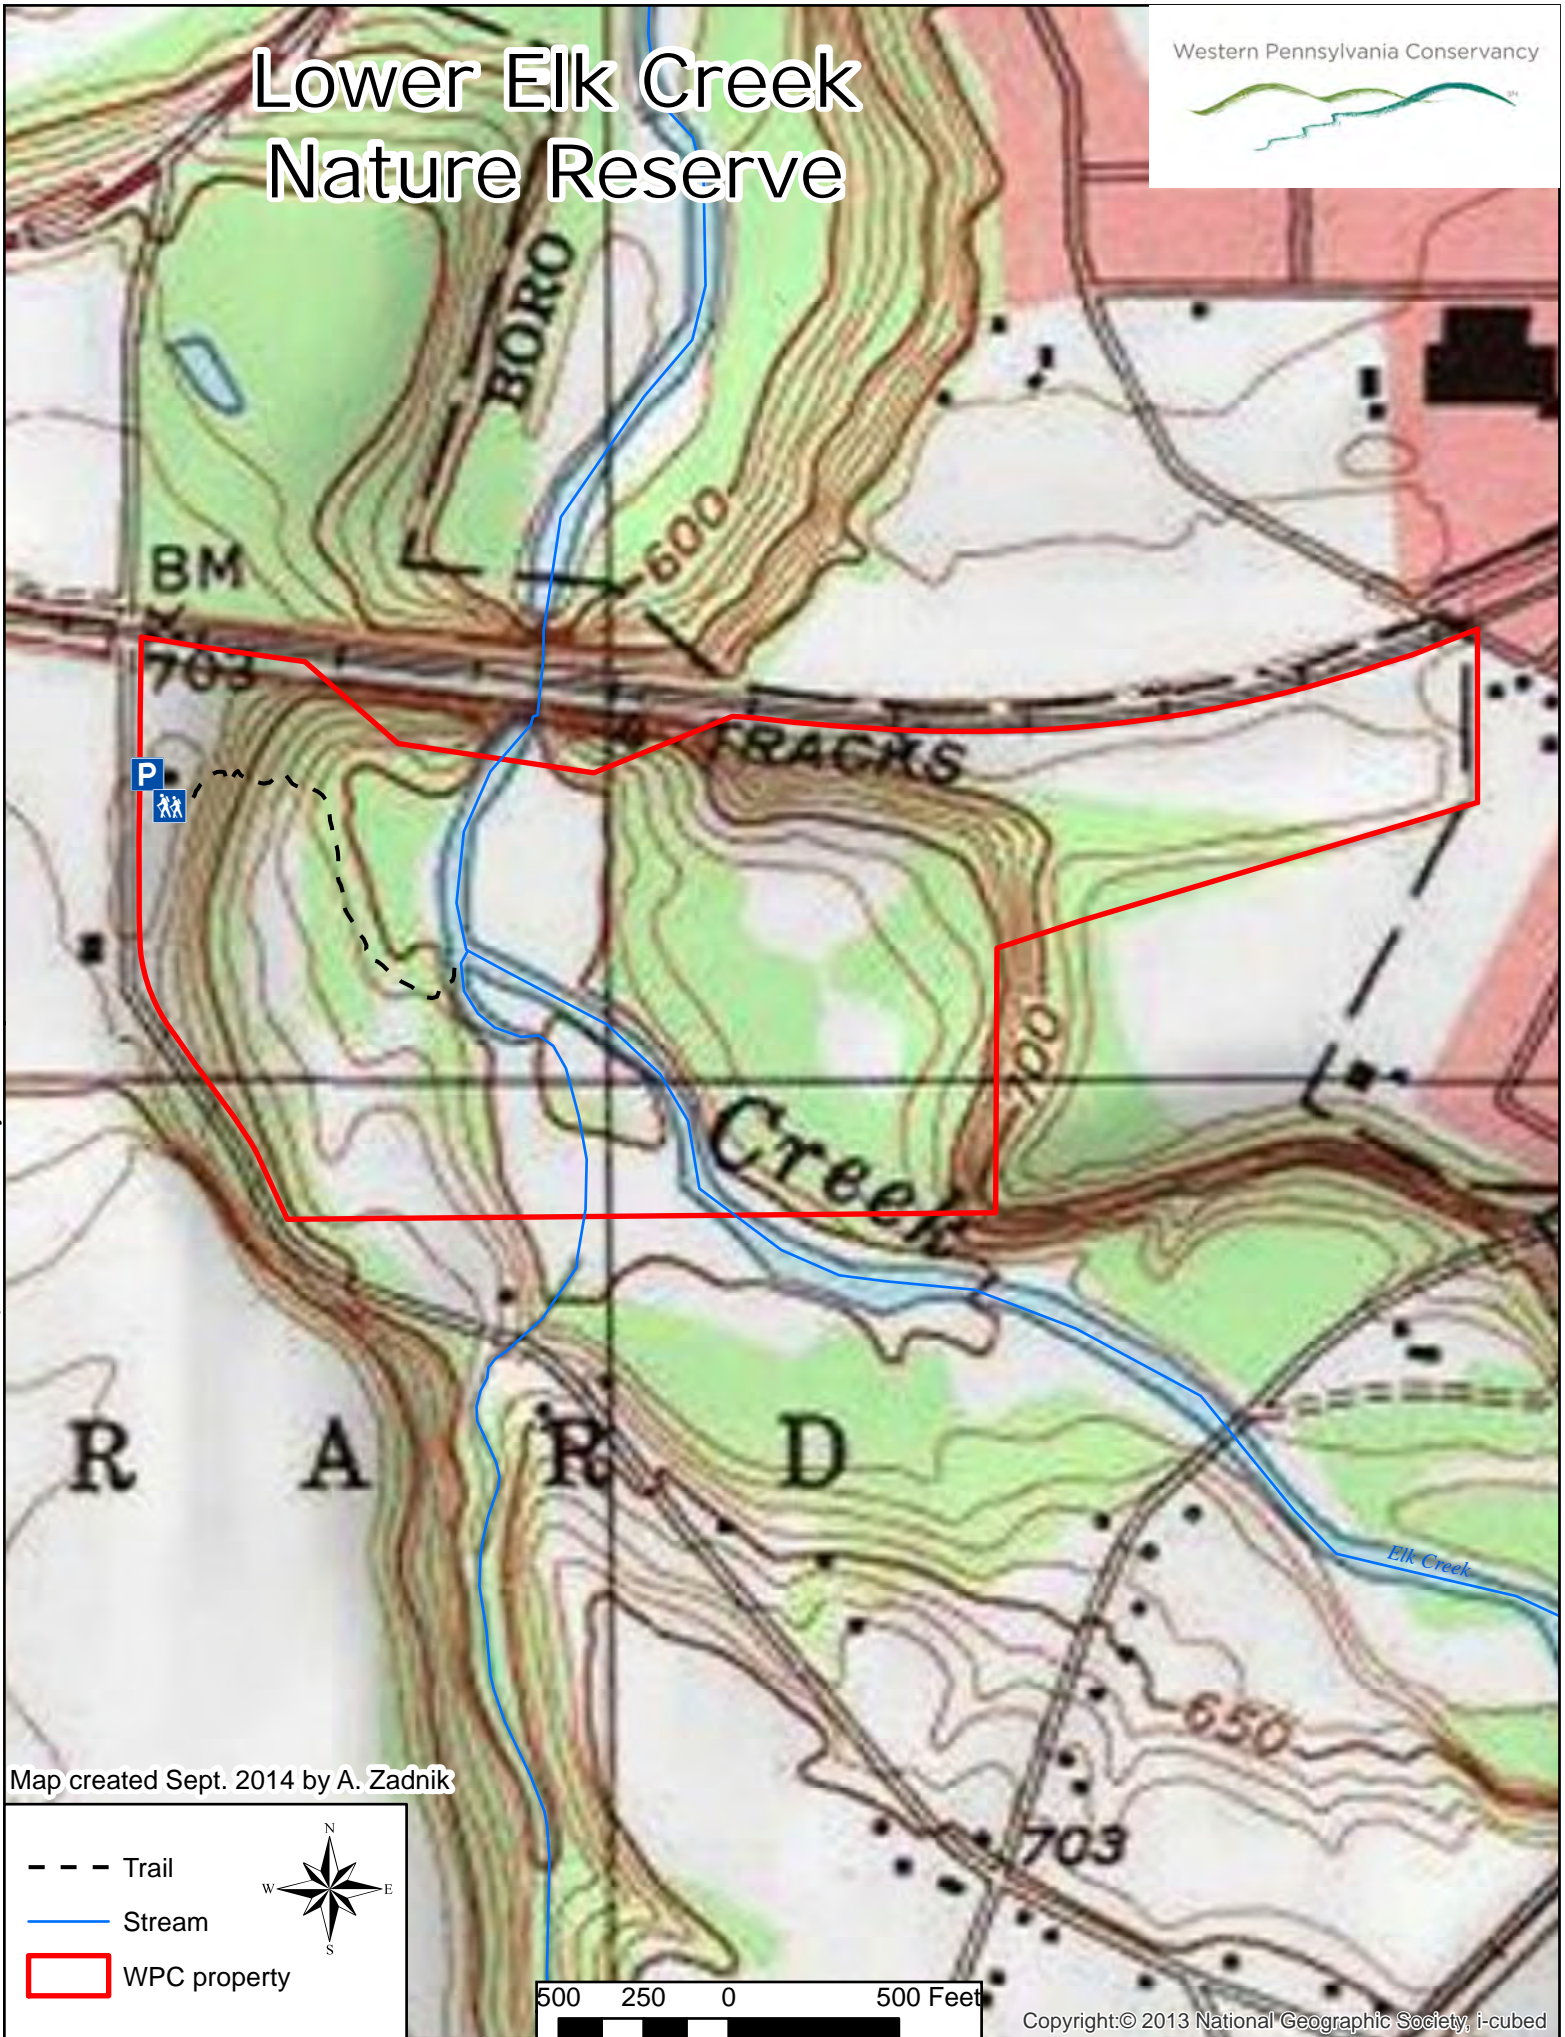

# Lower Elk Creek Nature Reserve

Western Pennsylvania Conservancy

Map created Sept. 2014 by A. Zadnik,  
updated April 2015 by E. Ramsey

- Trail
- Stream
- ▭ WPC property

500 250 0 500 Feet

Image courtesy of USGS Earthstar Geographics, SIO © 2015 Microsoft Corporation

Boundaries are graphic depictions and should not be used in place of a survey

# Lower Elk Creek Nature Reserve

Western Pennsylvania Conservancy

Boundaries are graphic depictions and should not be used in place of a survey

Map created Sept. 2014 by A. Zadnik

--- Trail  
— Stream  
□ WPC property