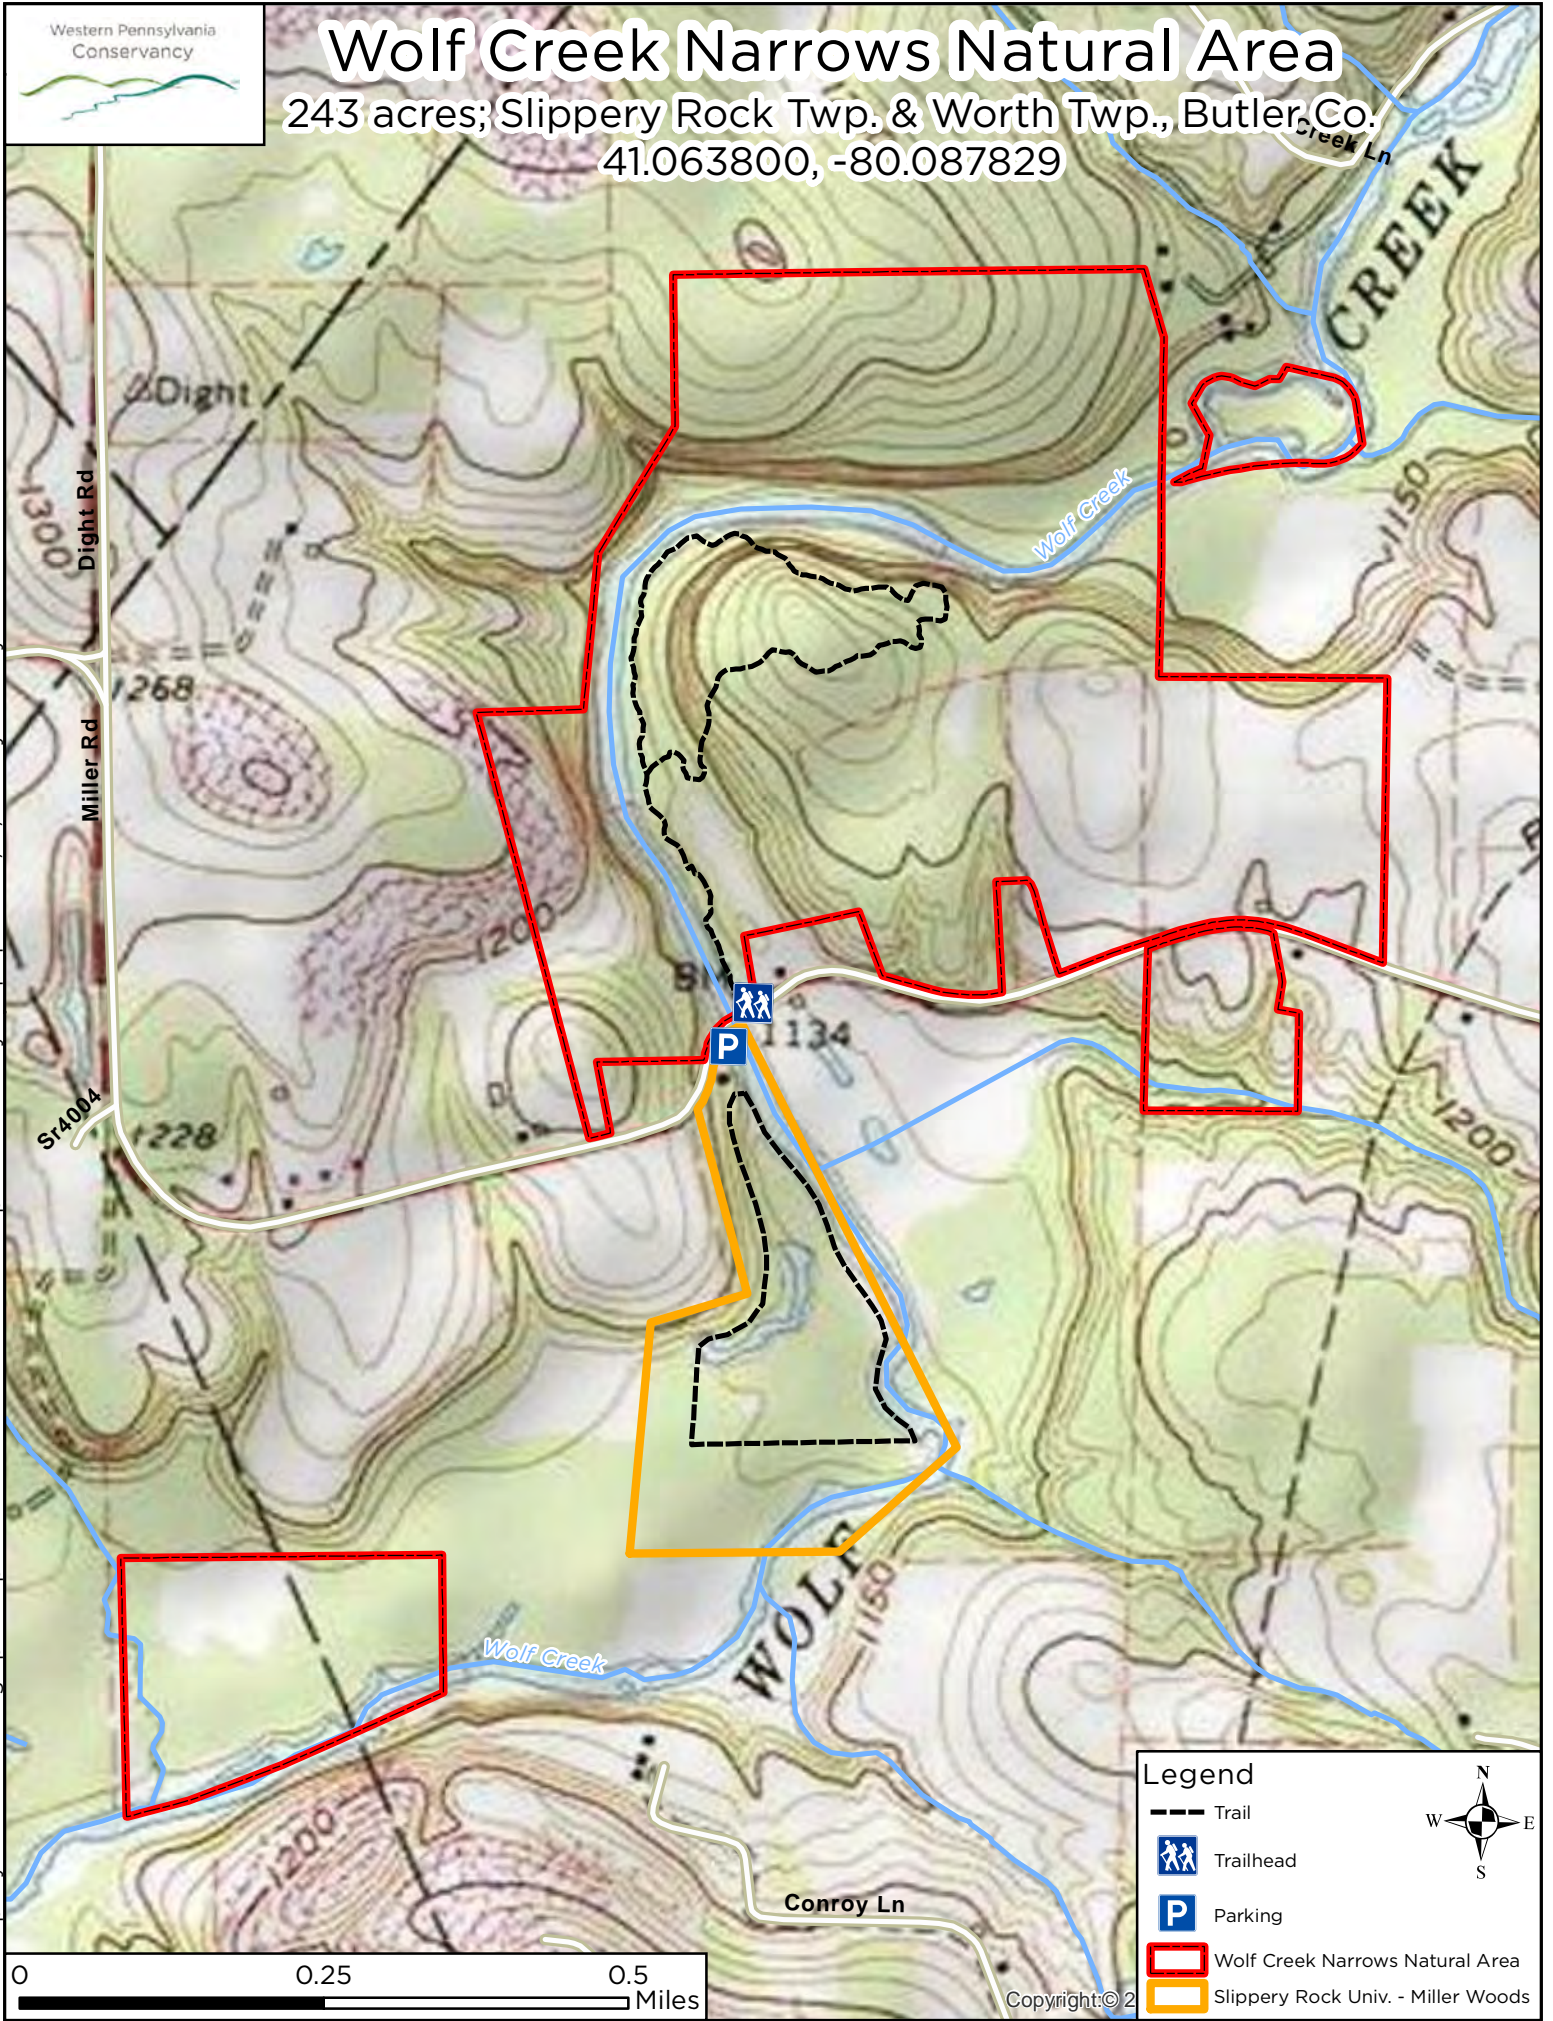

# Wolf Creek Narrows Natural Area

243 acres; Slippery Rock Twp. & Worth Twp., Butler Co.  
41.063800, -80.087829

\*Property boundaries are graphic depictions and should not be used in place of a survey. Map updated 8/18/2015 by eramsey

**Legend**

-  Trail
-  Trailhead
-  Parking
-  Wolf Creek Narrows Natural Area
-  Slippery Rock Univ. - Miller Woods

### Legend

- Trail
- Trailhead
- Parking
- Wolf Creek Narrows Natural Area
- Slippery Rock Univ. - Miller Woods

Image courtesy of USGS Earthstar Geospatial Corporation