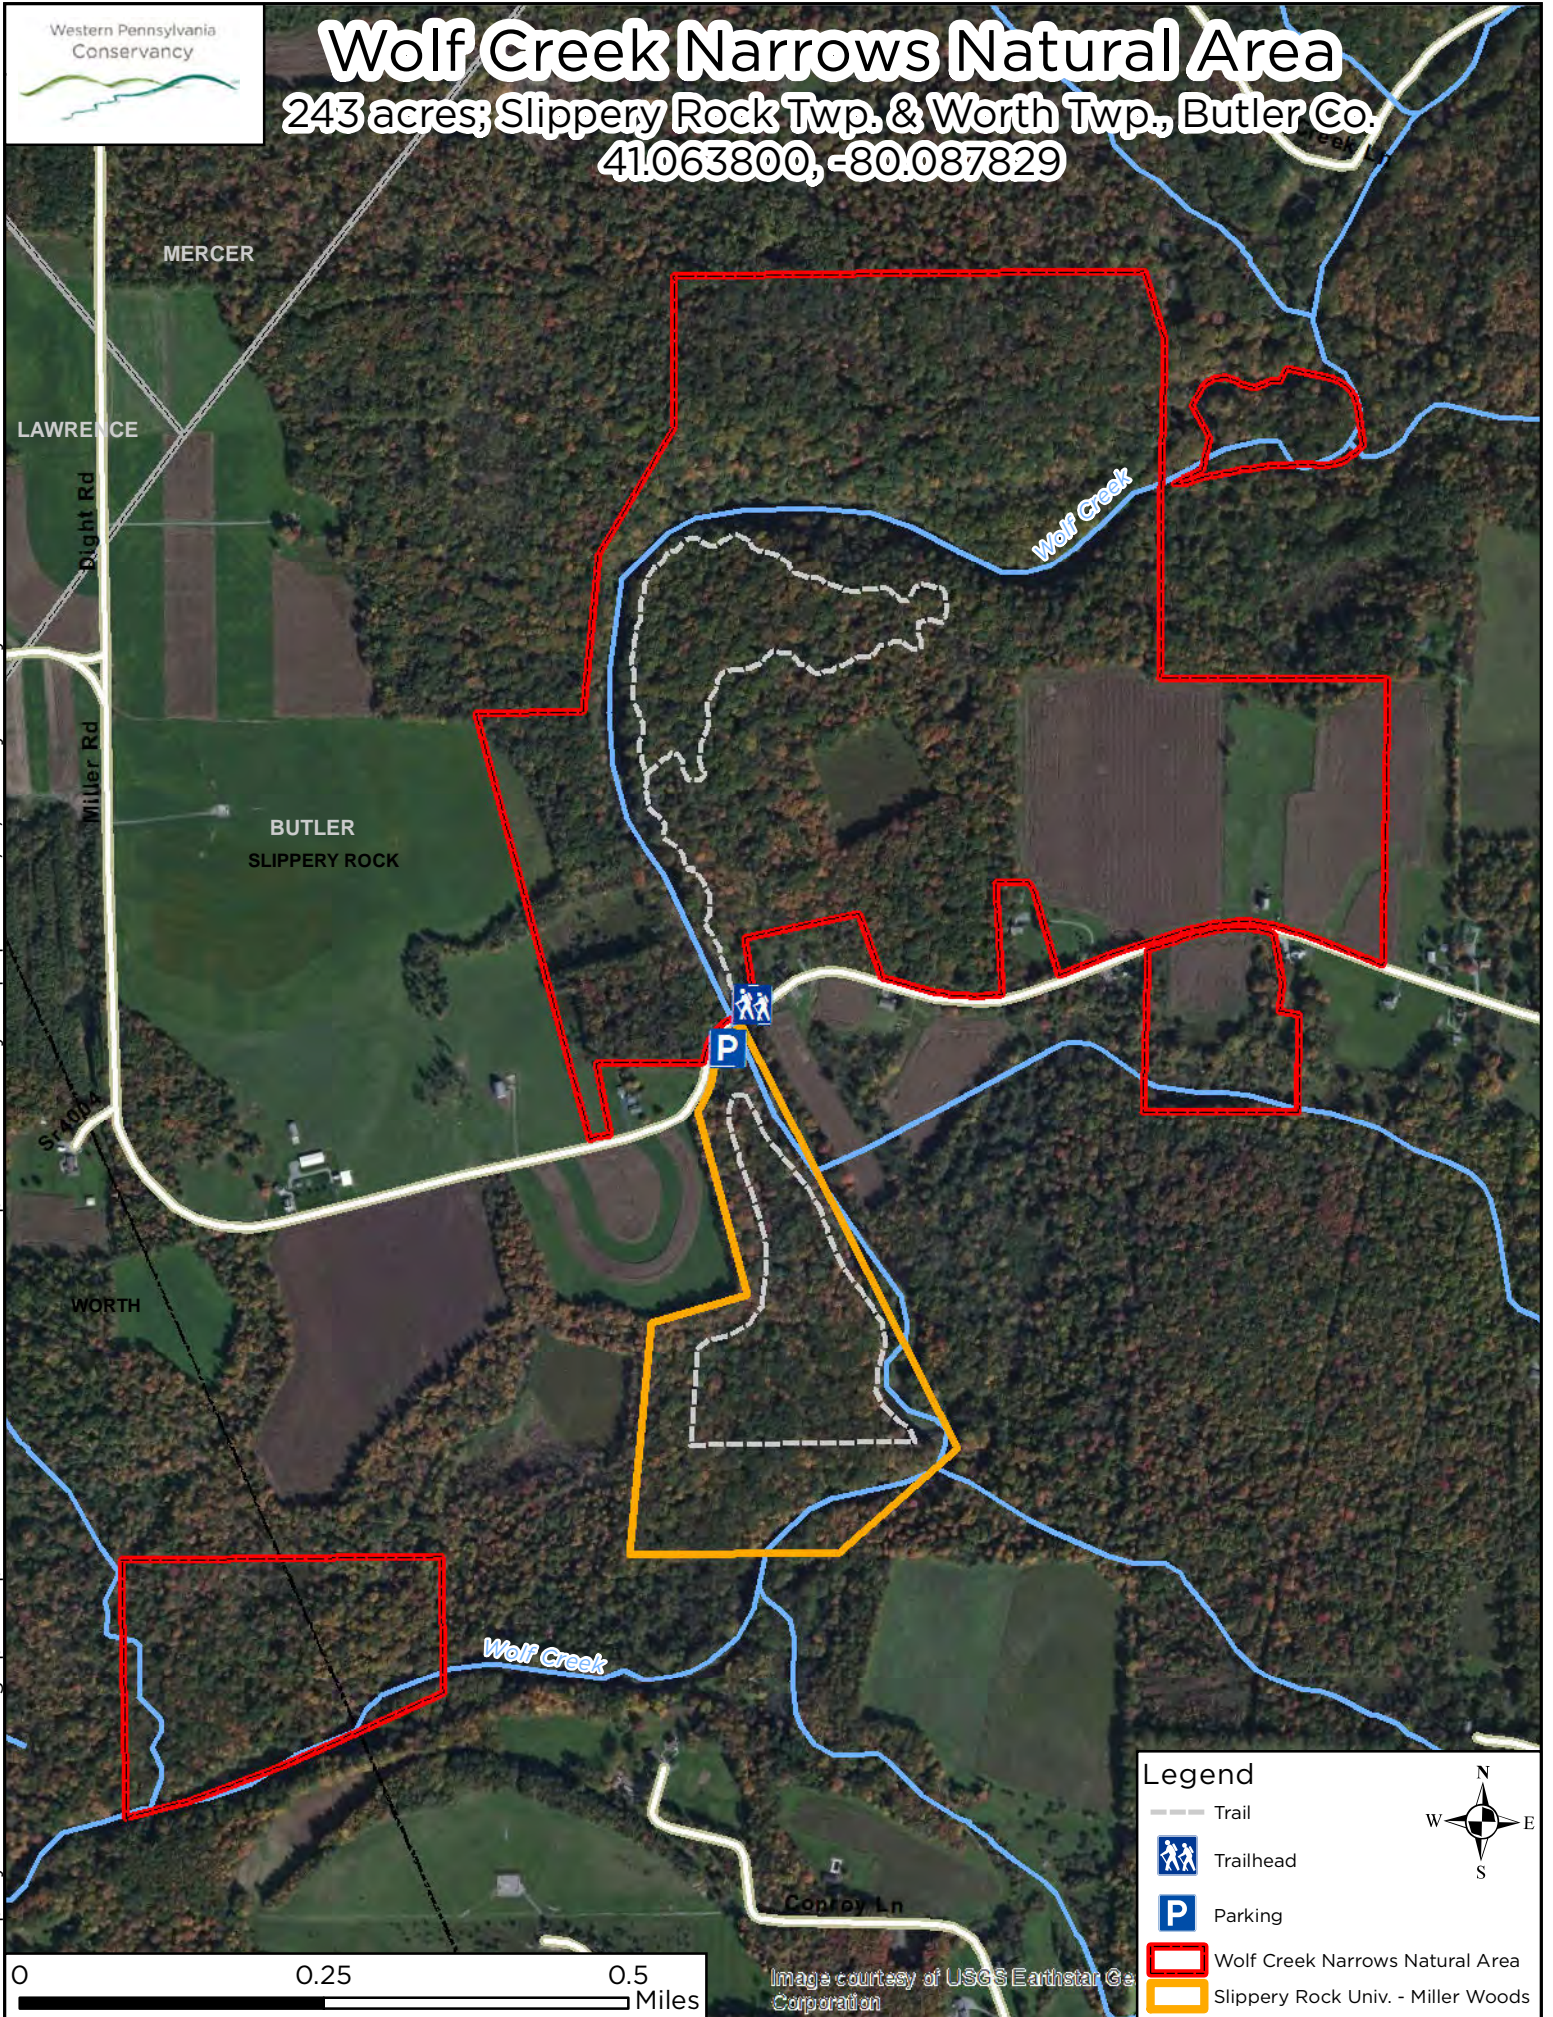

# Wolf Creek Narrows Natural Area

243 acres; Slippery Rock Twp. & Worth Twp., Butler Co.  
41.063800, -80.087829

\*Property boundaries are graphic depictions and should not be used in place of a survey. Map updated 8/18/2015 by eramsey

**Legend**

-  Trail
-  Trailhead
-  Parking
-  Wolf Creek Narrows Natural Area
-  Slippery Rock Univ. - Miller Woods

### Legend

- Trail
- Trailhead
- Parking
- Wolf Creek Narrows Natural Area
- Slippery Rock Univ. - Miller Woods

Image courtesy of USGS Earthstar Geospatial Corporation