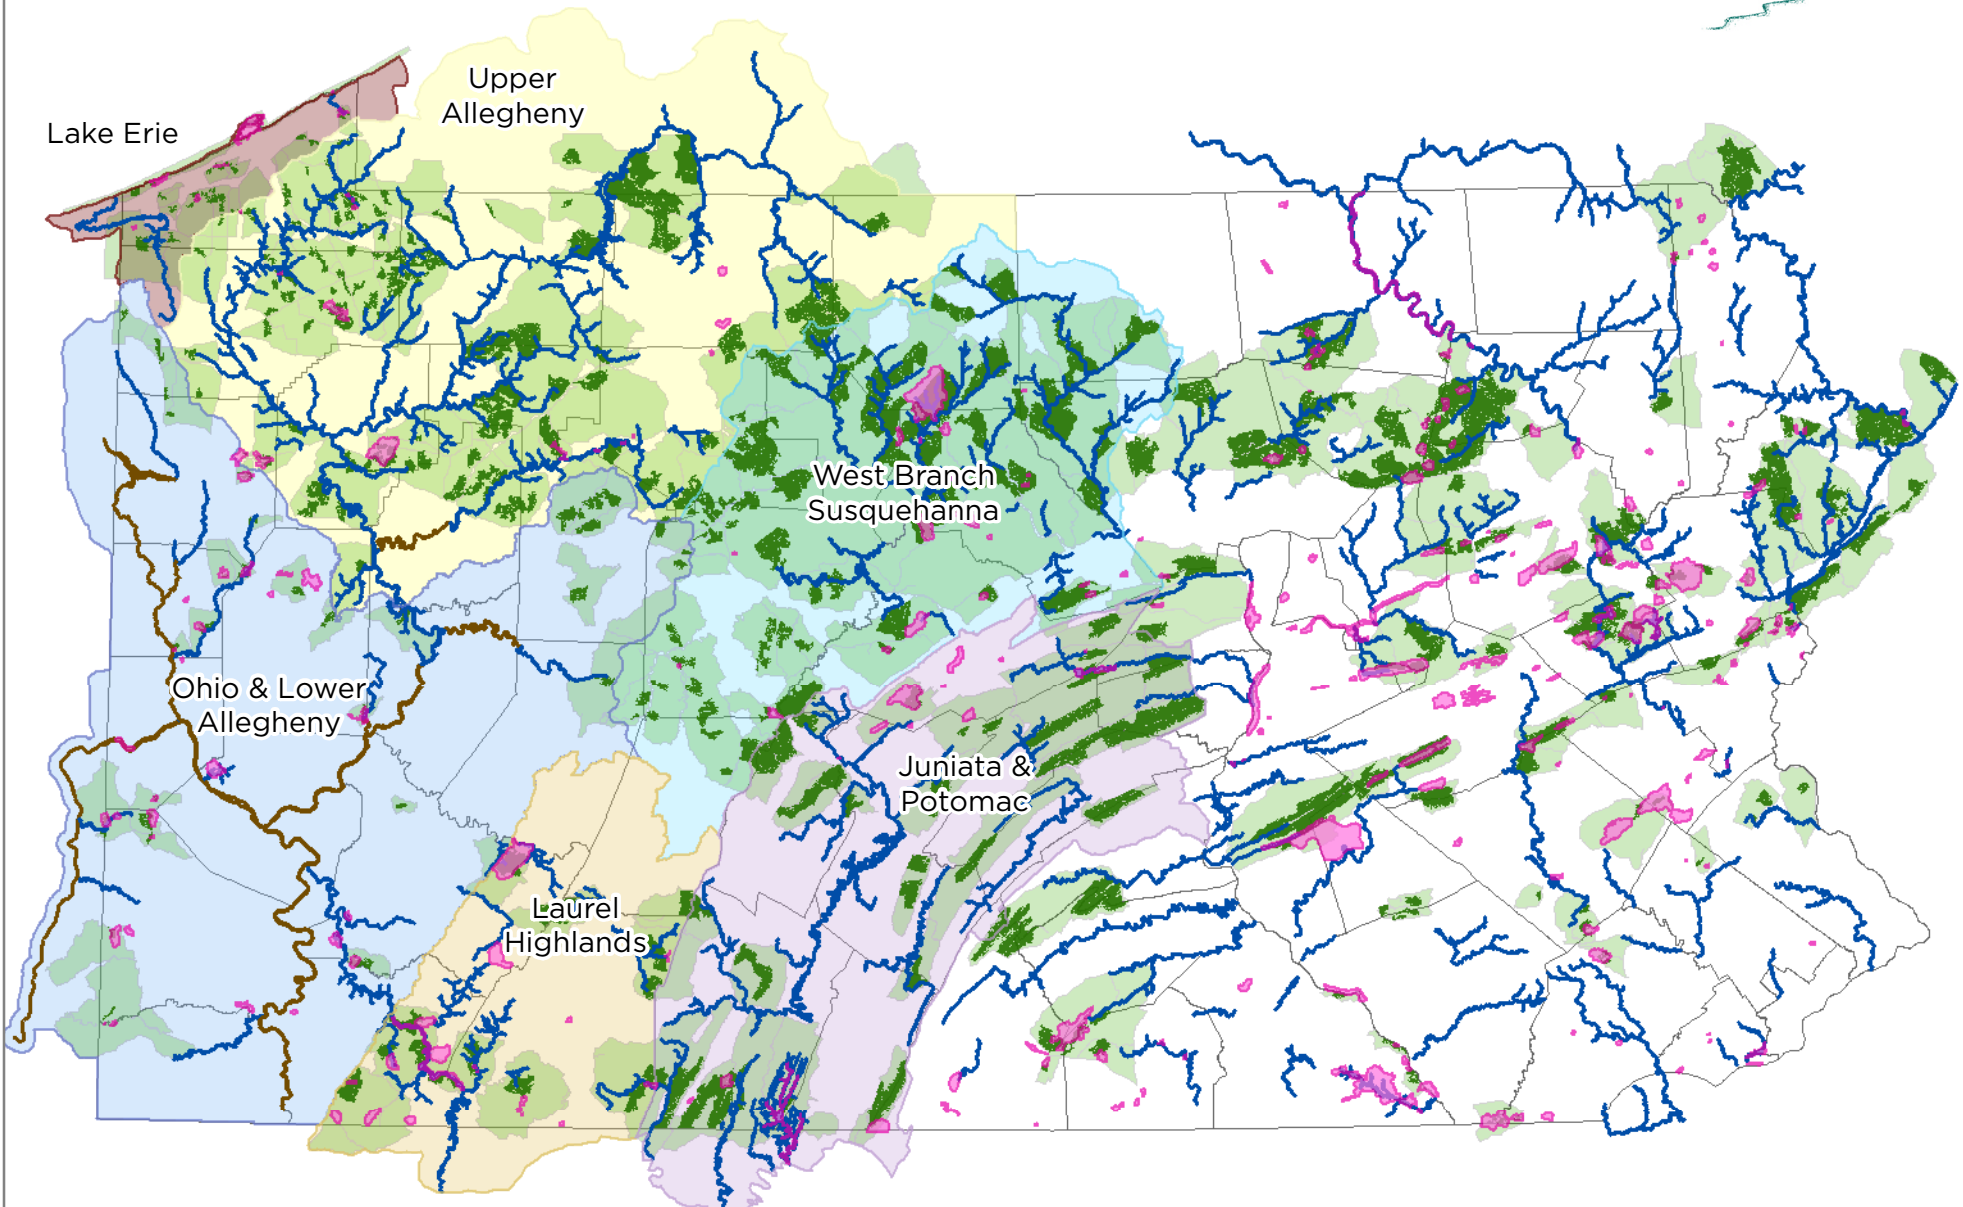

# Conservation Blueprint & Regions

Western Pennsylvania  
Conservancy

## Conservation Regions

- |   |  |
|---|--|
|  Juniata & Potomac |  Ohio & Lower Allegheny  |
|  Lake Erie         |  Upper Allegheny         |
|  Laurel Highlands  |  West Branch Susquehanna |

## Conservation Targets

- |  |  |
|--|--|
|  Conservation Target Stream   |  Natural Heritage Areas |
|  Potential Restoration Stream |  Forest Patches         |
|  |  Landscape Blocks       |