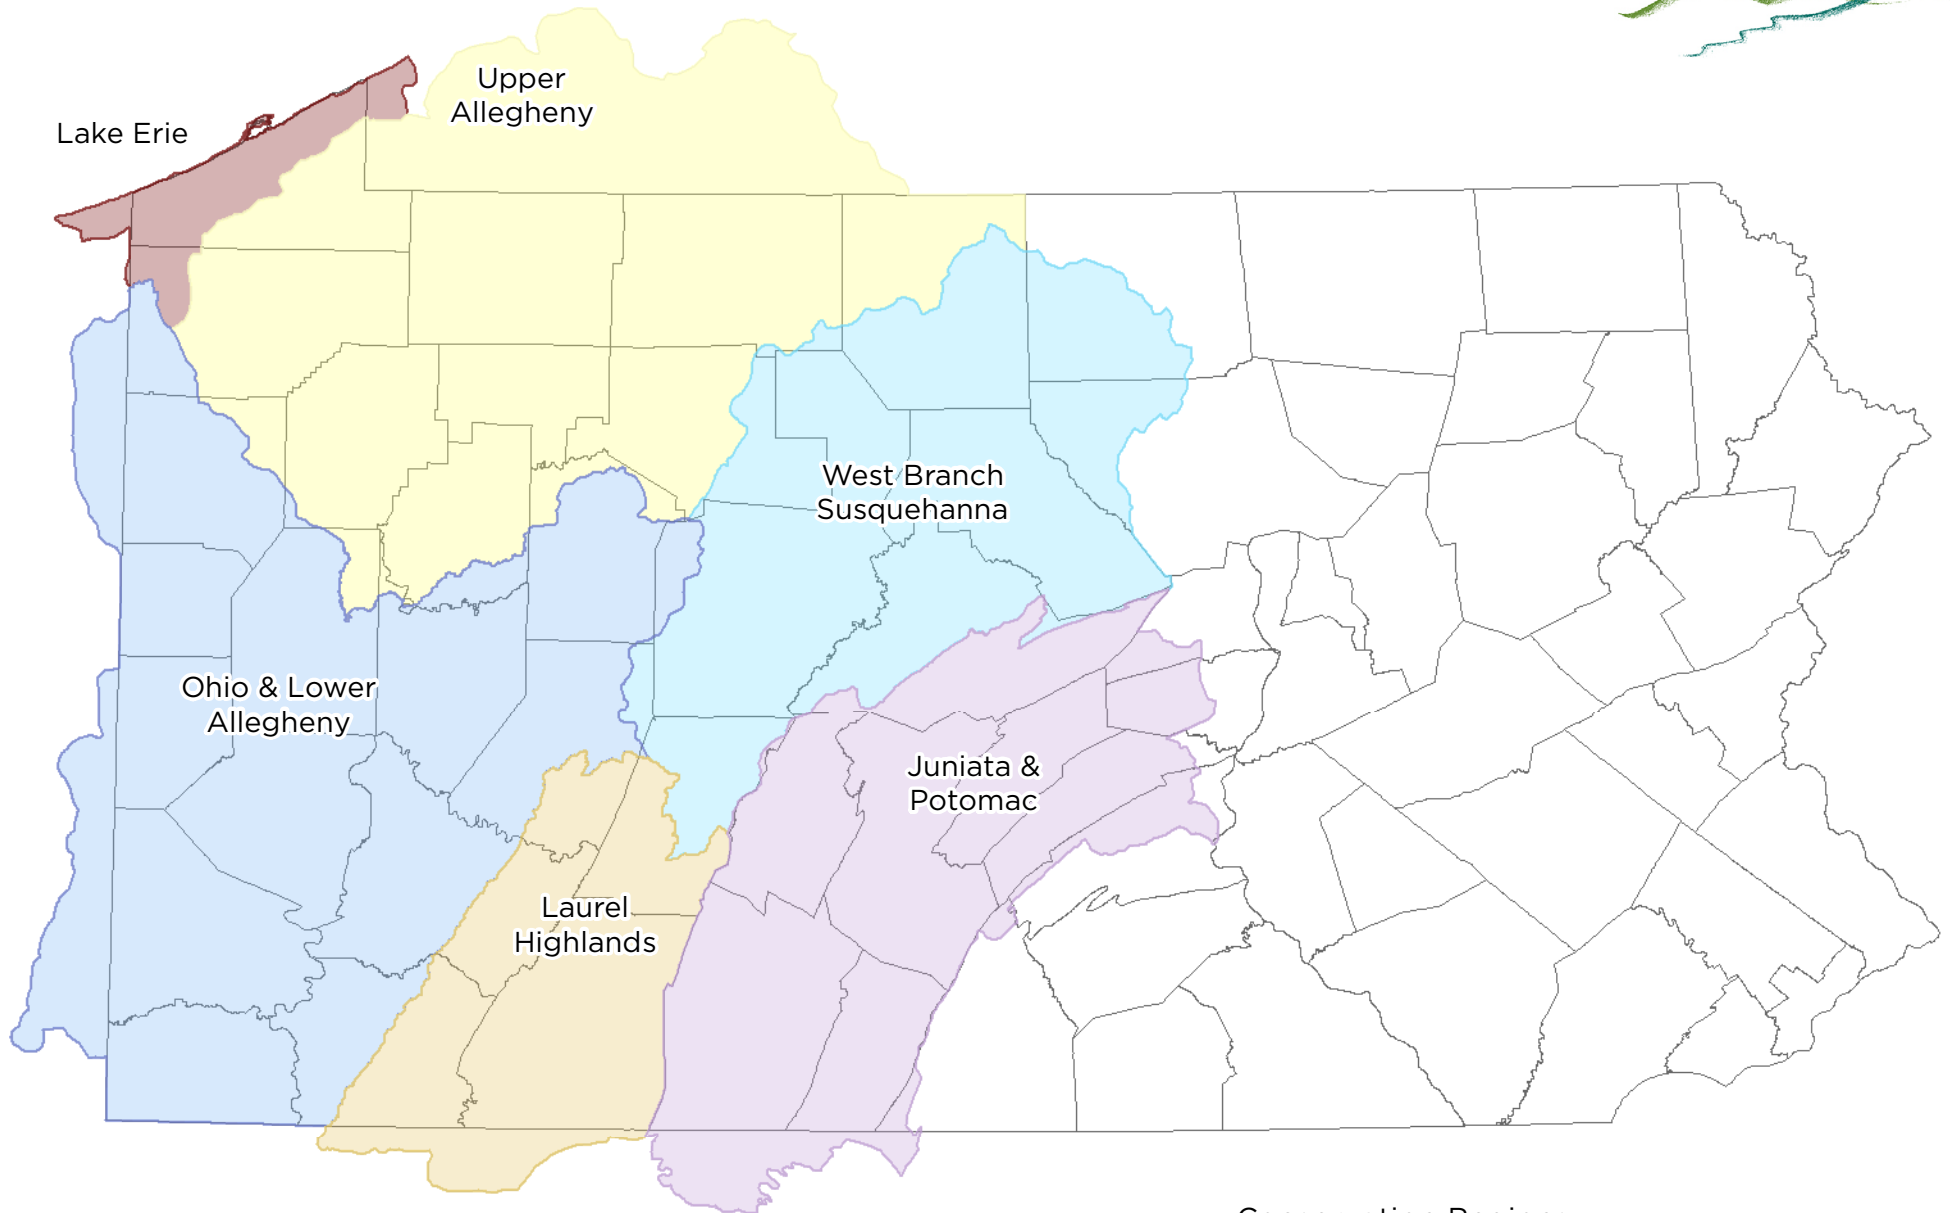

Conservation Regions

Western Pennsylvania
Conservancy

Conservation Regions

- | | |
|---|---|
|  Juniata & Potomac |  Ohio & Lower Allegheny |
|  Lake Erie |  Upper Allegheny |
|  Laurel Highlands |  West Branch Susquehanna |

0 25 50
Miles