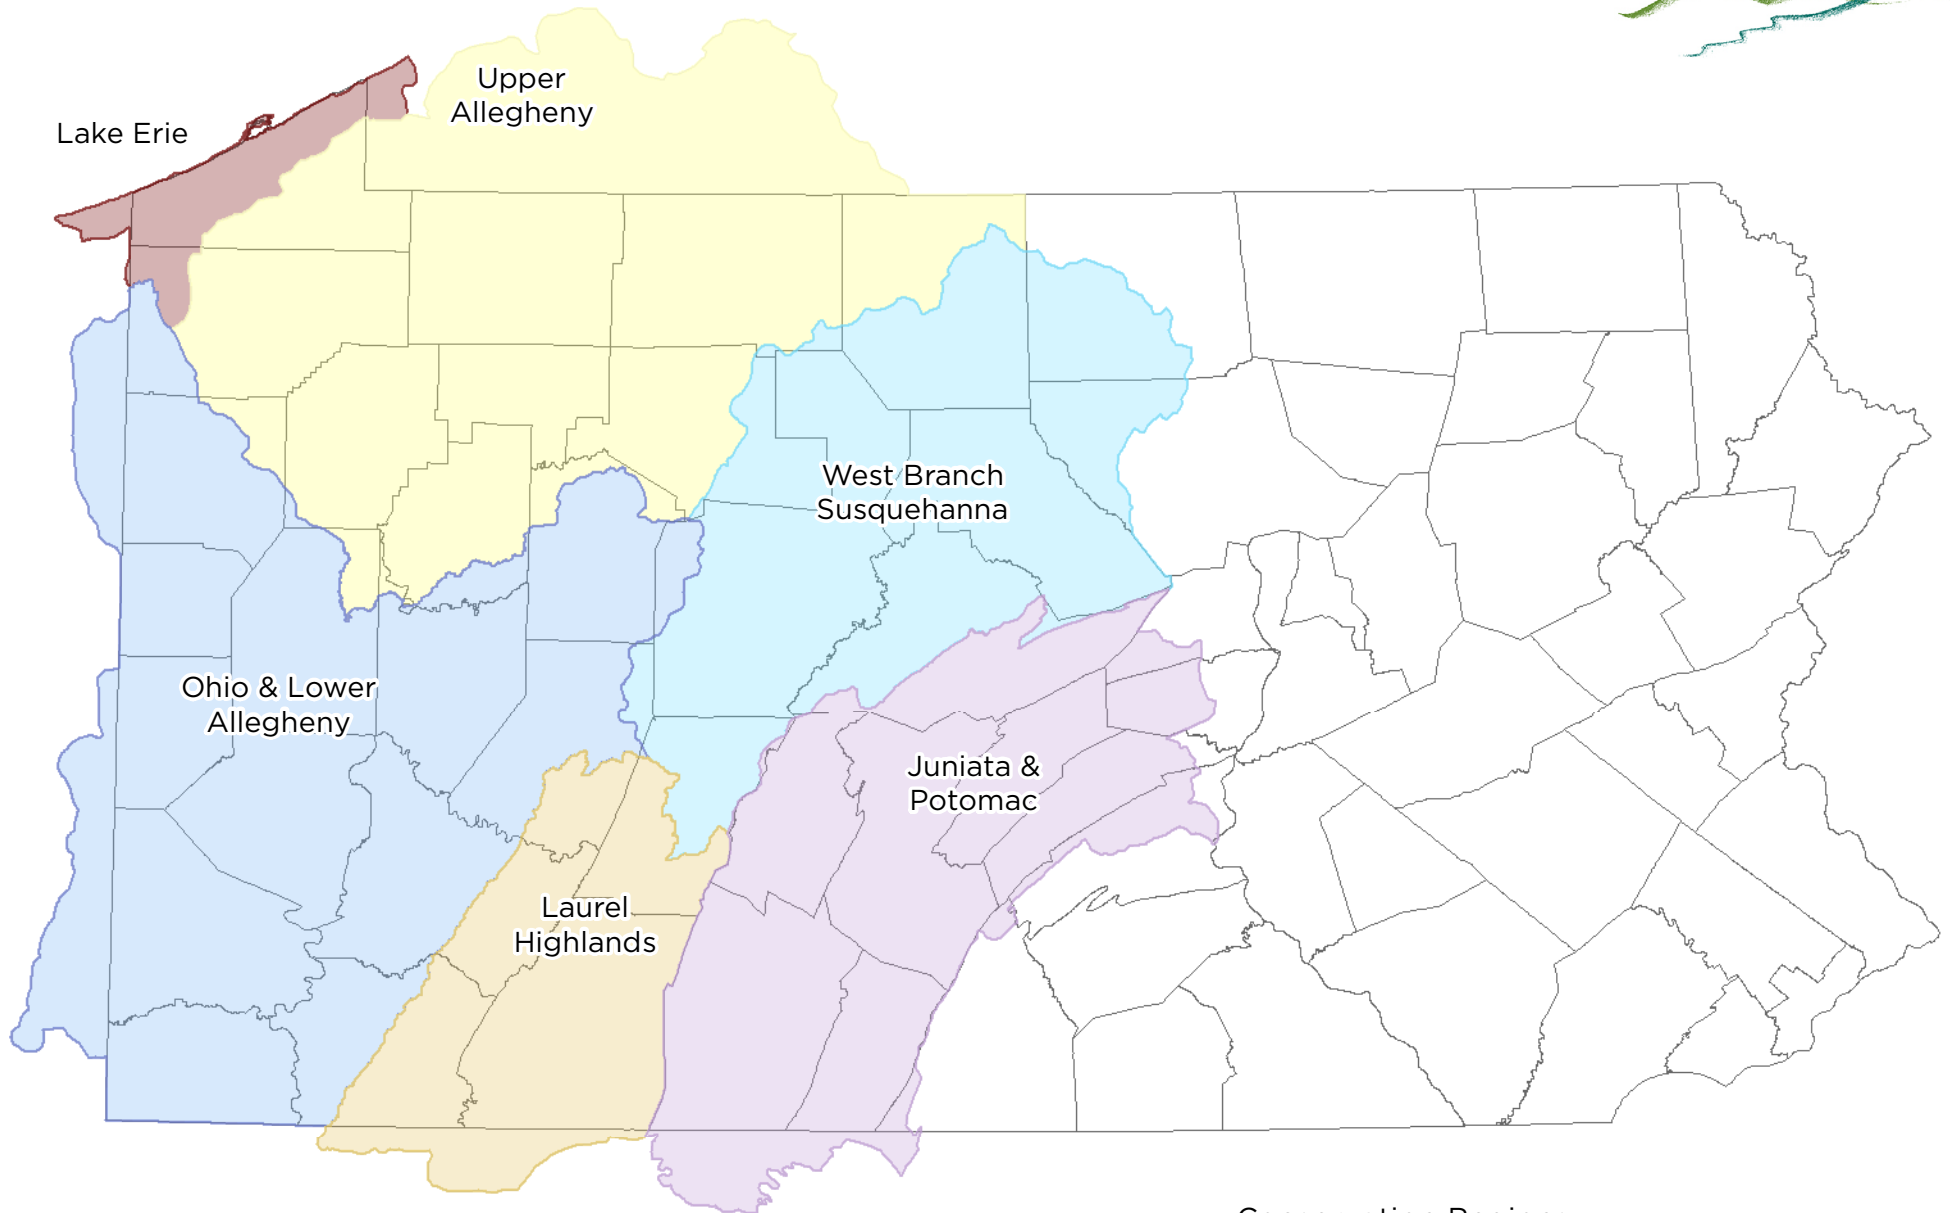

Conservation Regions

Western Pennsylvania
Conservancy

Conservation Regions

- | | |
|---|---|
|  Juniata & Potomac |  Ohio & Lower Allegheny |
|  Lake Erie |  Upper Allegheny |
|  Laurel Highlands |  West Branch Susquehanna |