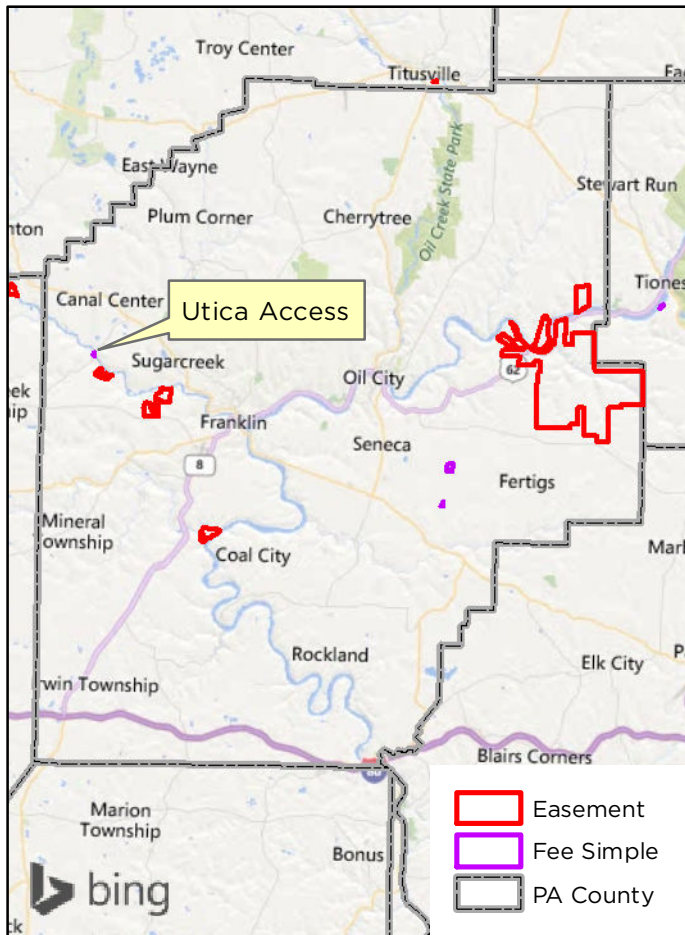

Utica Access

Utica Borough, Venango County

Western Pennsylvania Conservancy

Boundaries are graphic depictions and should not be used in place of a survey.

Parking

Information

Canoe Access

Utica Access

Cochranton
8 miles

To US 322 >

French Creek

Utica Access

3rd Street/Railroad Street

Railroad

4th Street

Water Street

Utica Borough

Franklin
10 miles

NORTH

Approx. 50 ft.