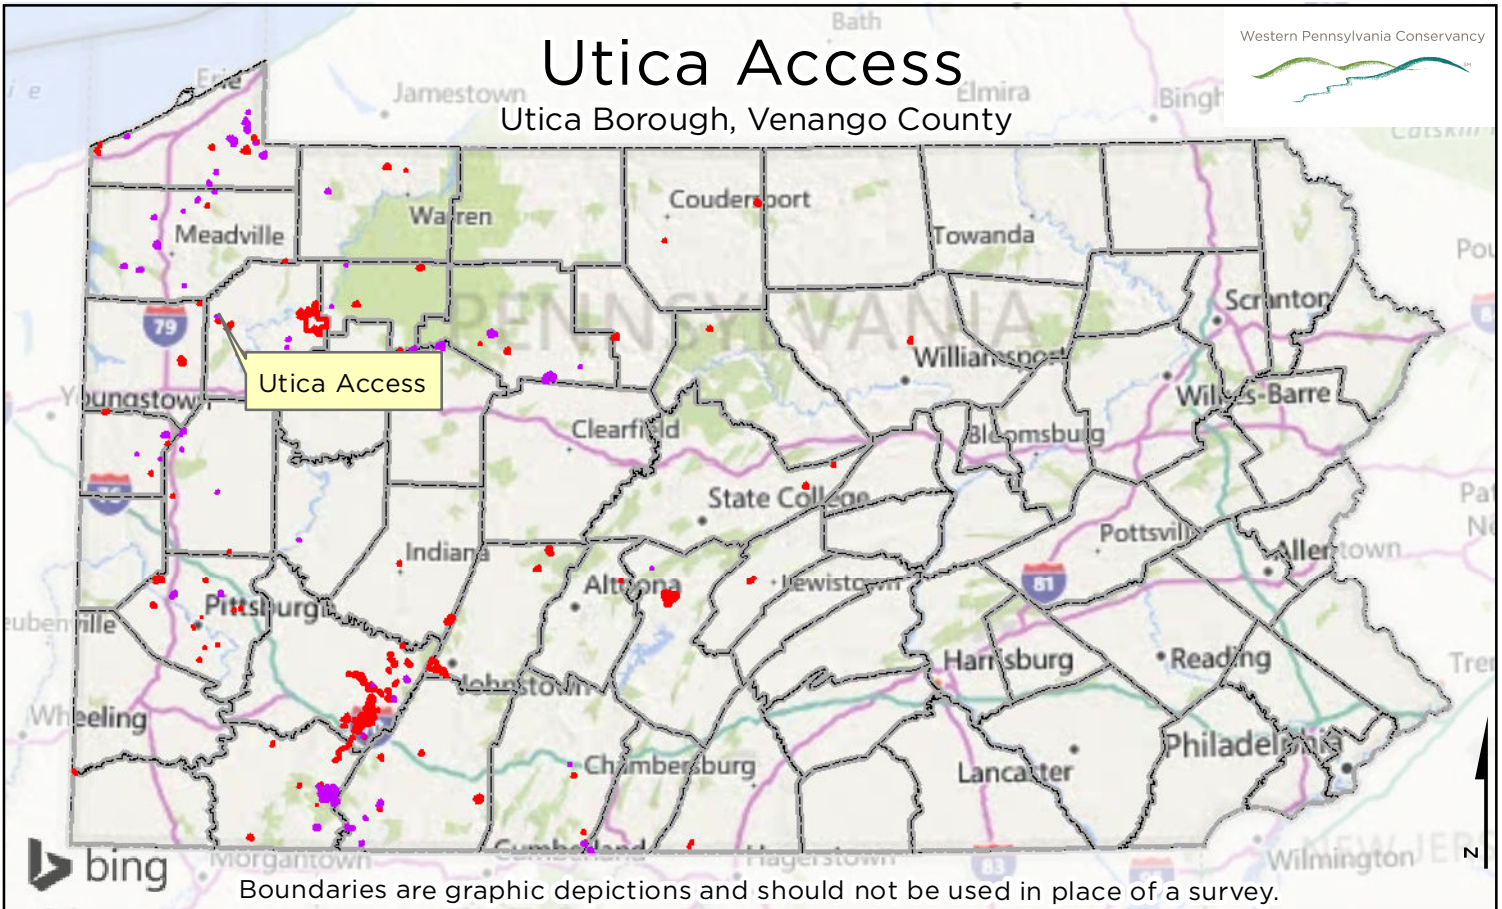

Utica Access

Utica Borough, Venango County

Western Pennsylvania Conservancy

Boundaries are graphic depictions and should not be used in place of a survey.

Parking

Information

Canoe Access

Utica Access

Cochranton
8 miles

To US 322 >

French Creek

Utica Access

3rd Street/Railroad Street

Railroad

4th Street

Water Street

Utica Borough

Franklin
10 miles

NORTH

Approx. 50 ft.