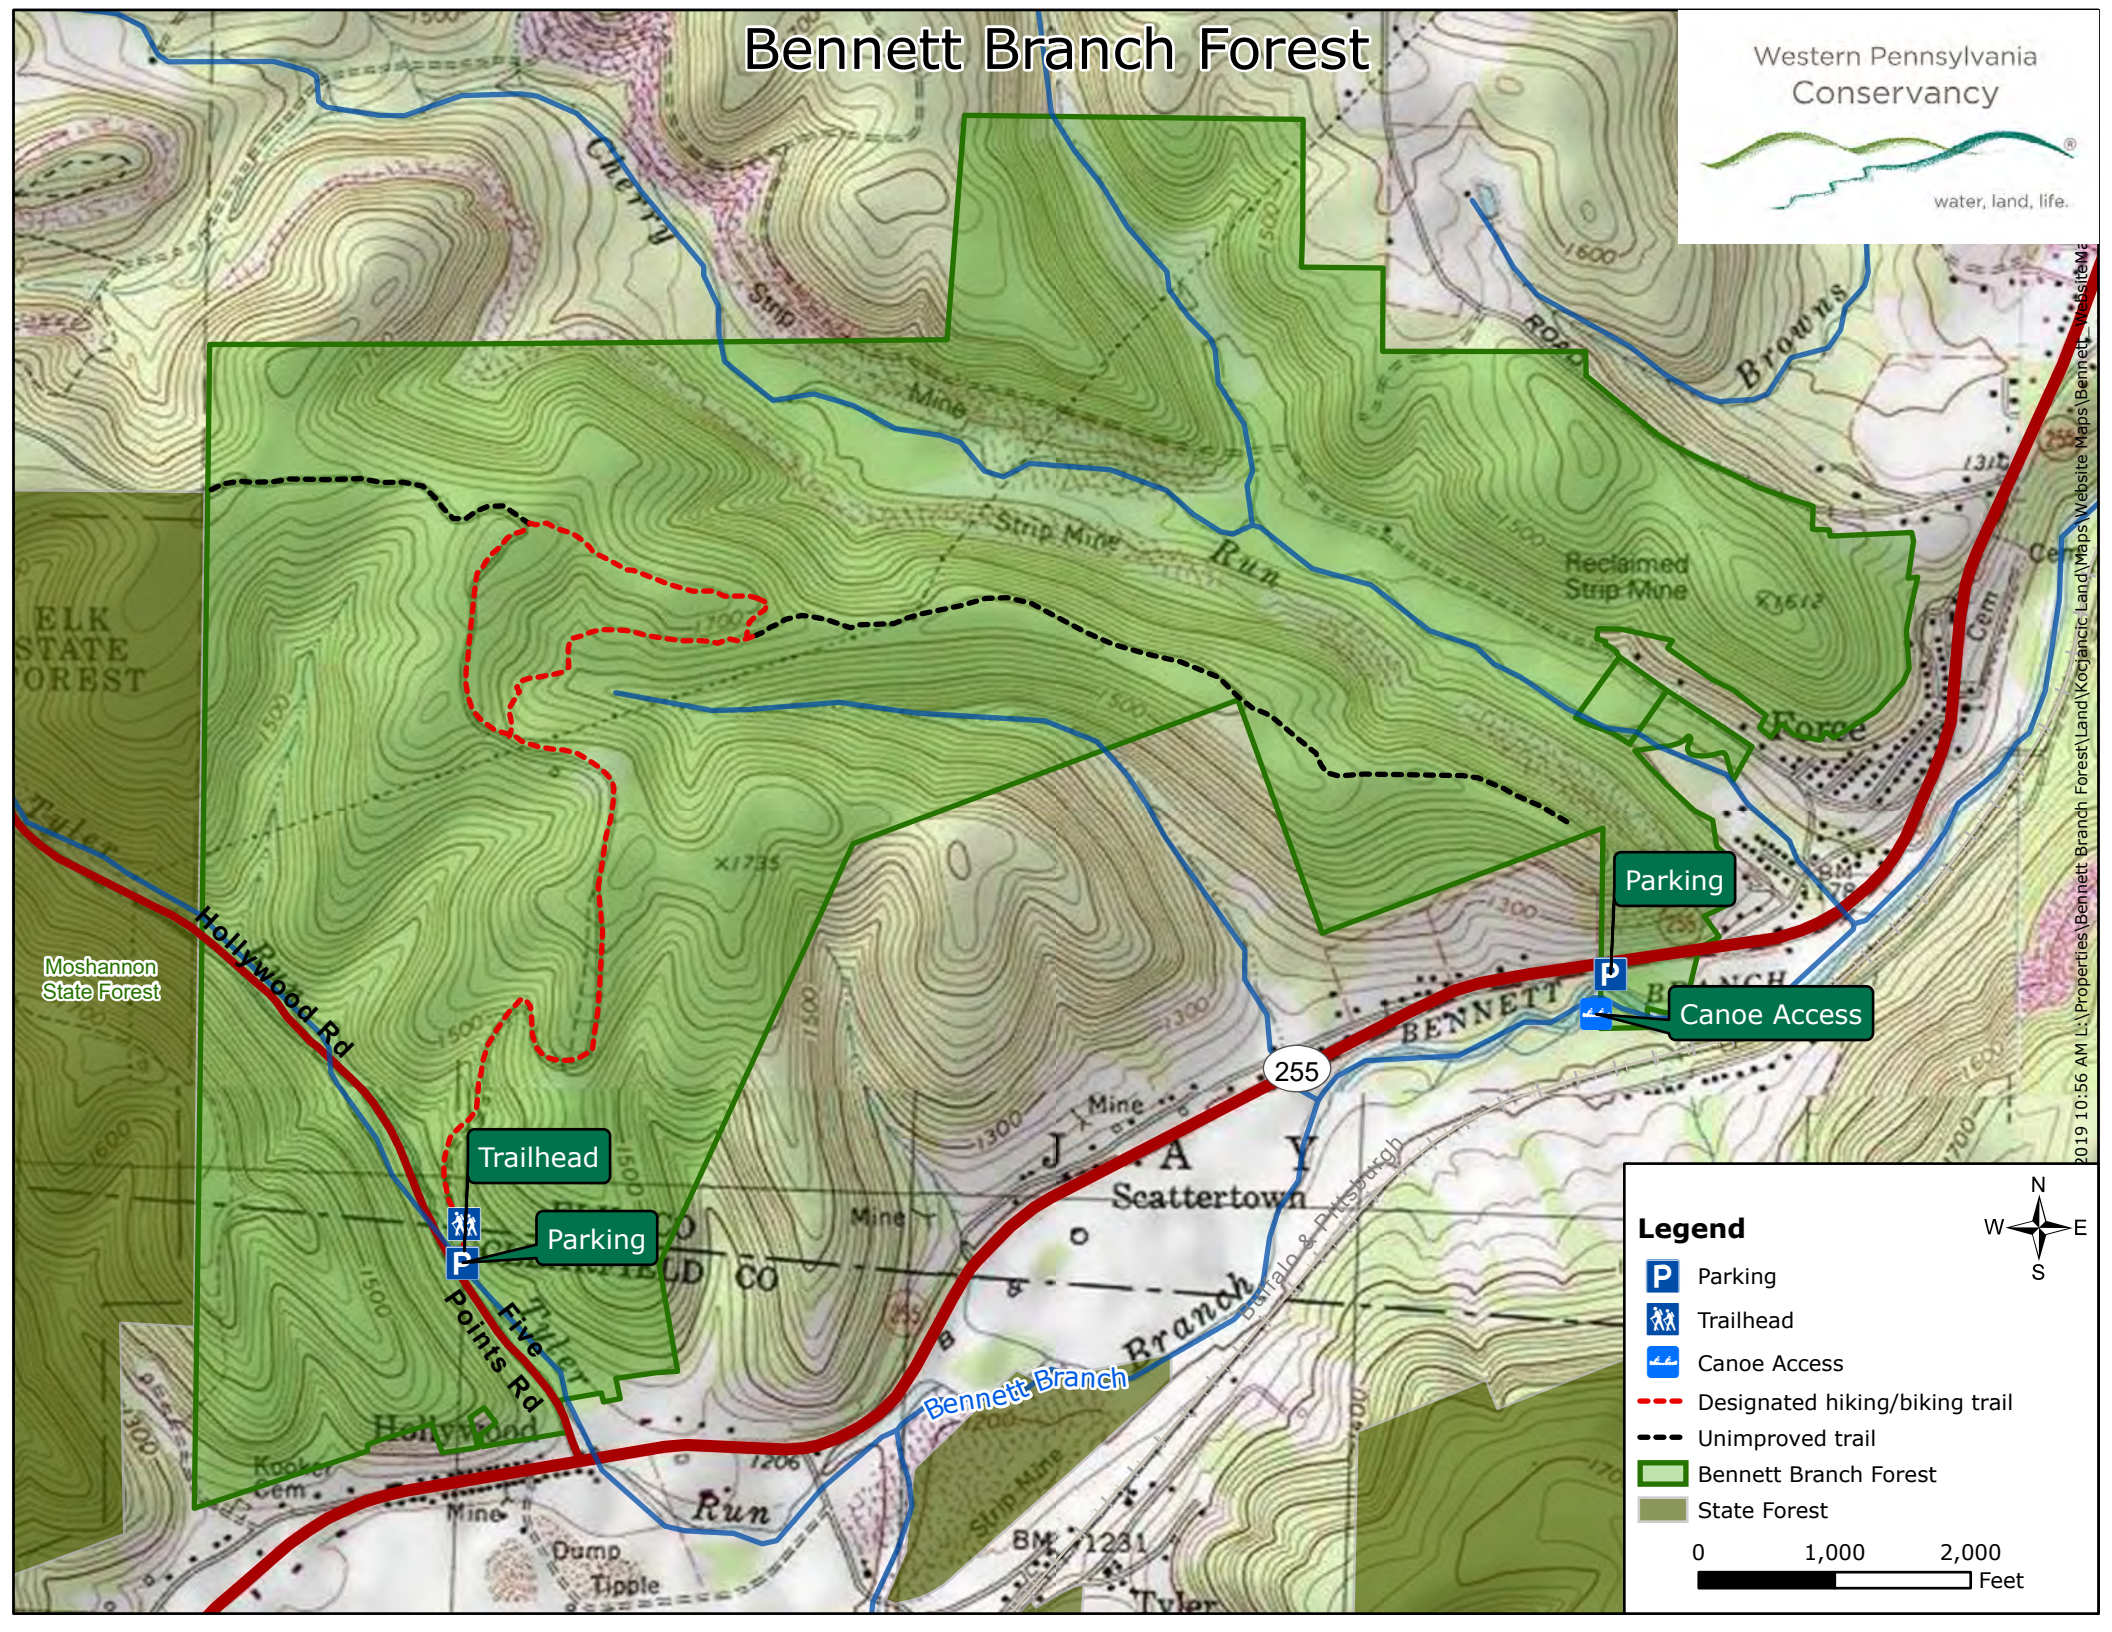

# Bennett Branch Forest

### Legend

- Parking
  - Trailhead
  - Canoe Access
  - Designated hiking/biking trail
  - Unimproved trail
  - Bennett Branch Forest
  - State Forest
- 0 1,000 2,000  
Feet

2019 10:56 AM L:\Properties\Bennett Branch Forest Land\Kocjancic Land\Maps Website Maps\Bennett Branch Forest

P

Canoe Access

Trailhead

Parking

## Legend

- Parking
- Trailhead
- Canoe Access
- Designated hiking/biking trail
- Unimproved trail
- Bennett Branch Forest
- State Forest

5/31/2019 4:57 PM L:\Properties\Bennett Branch Forest\Land\Kocjancic Land\Maps\Website Maps\Bennett Website Ma