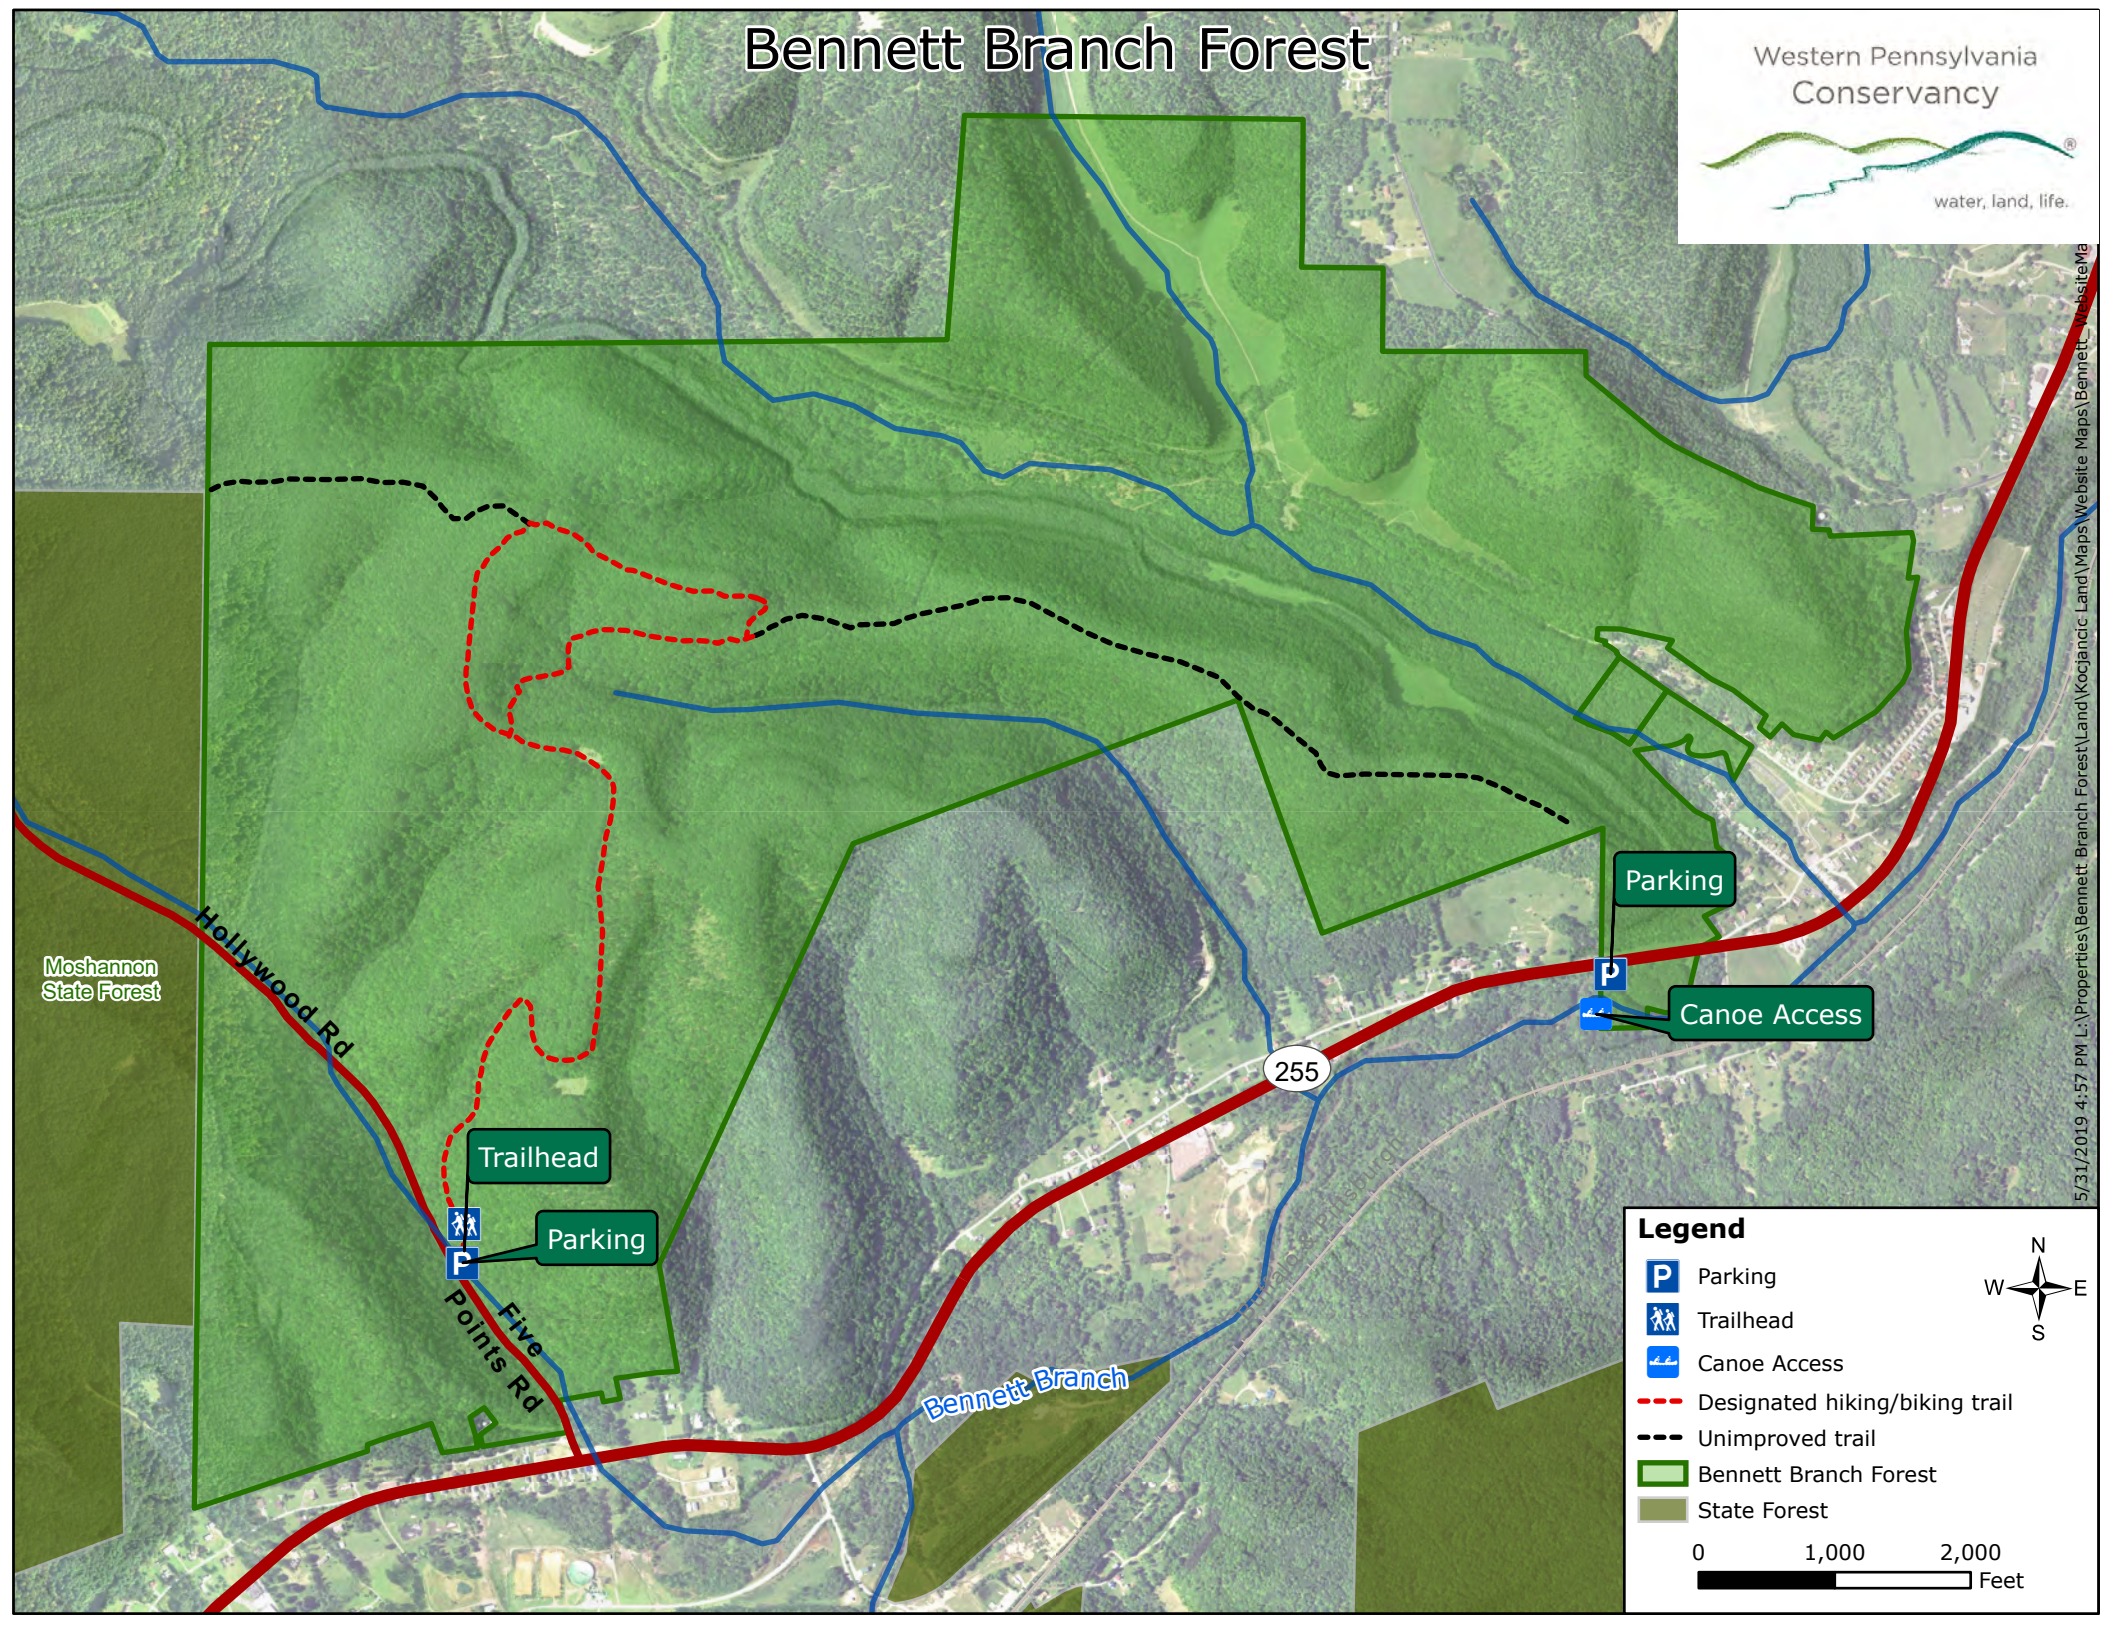

Bennett Branch Forest

Western Pennsylvania
Conservancy

Moshannon
State Forest

Hollywood Rd

Five
Points Rd

Bennett Branch

255

Parking

P

Canoe Access

Trailhead

Parking

Legend

- Parking
- Trailhead
- Canoe Access
- Designated hiking/biking trail
- Unimproved trail
- Bennett Branch Forest
- State Forest

5/31/2019 4:57 PM L:\Properties\Bennett Branch Forest\Land\Kocjancic Land\Maps\Website Maps\Bennett Website Ma