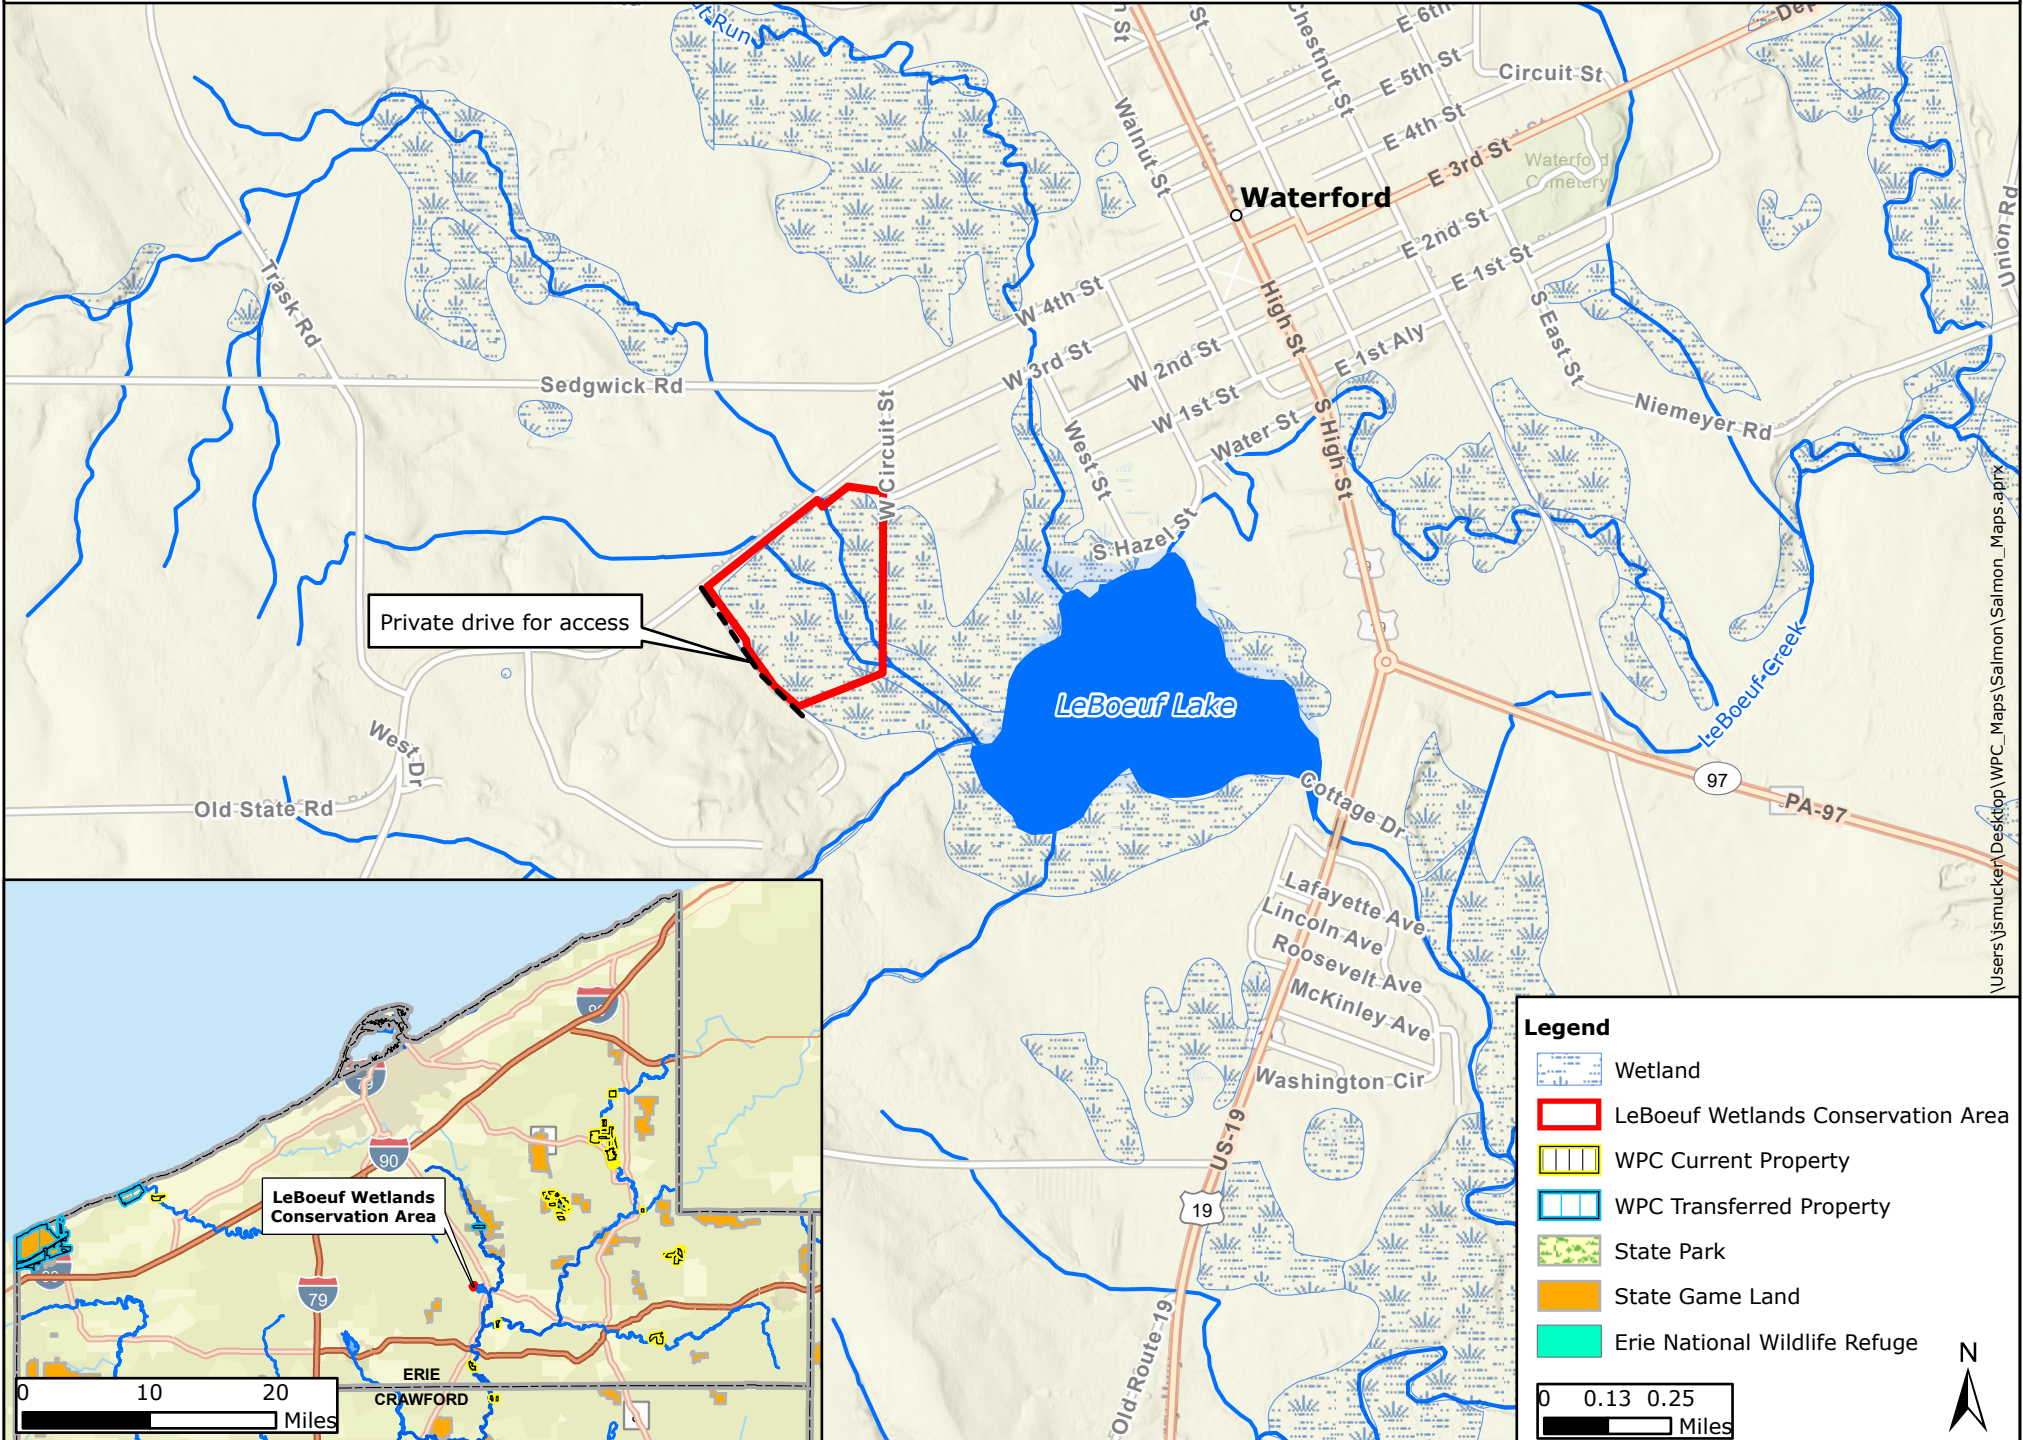

LeBoeuf Wetlands Conservation Area

Waterford Township, Erie County

Users\jismucker\Desktop\WPC_Maps\Salmon\Salmom_Maps.aprx