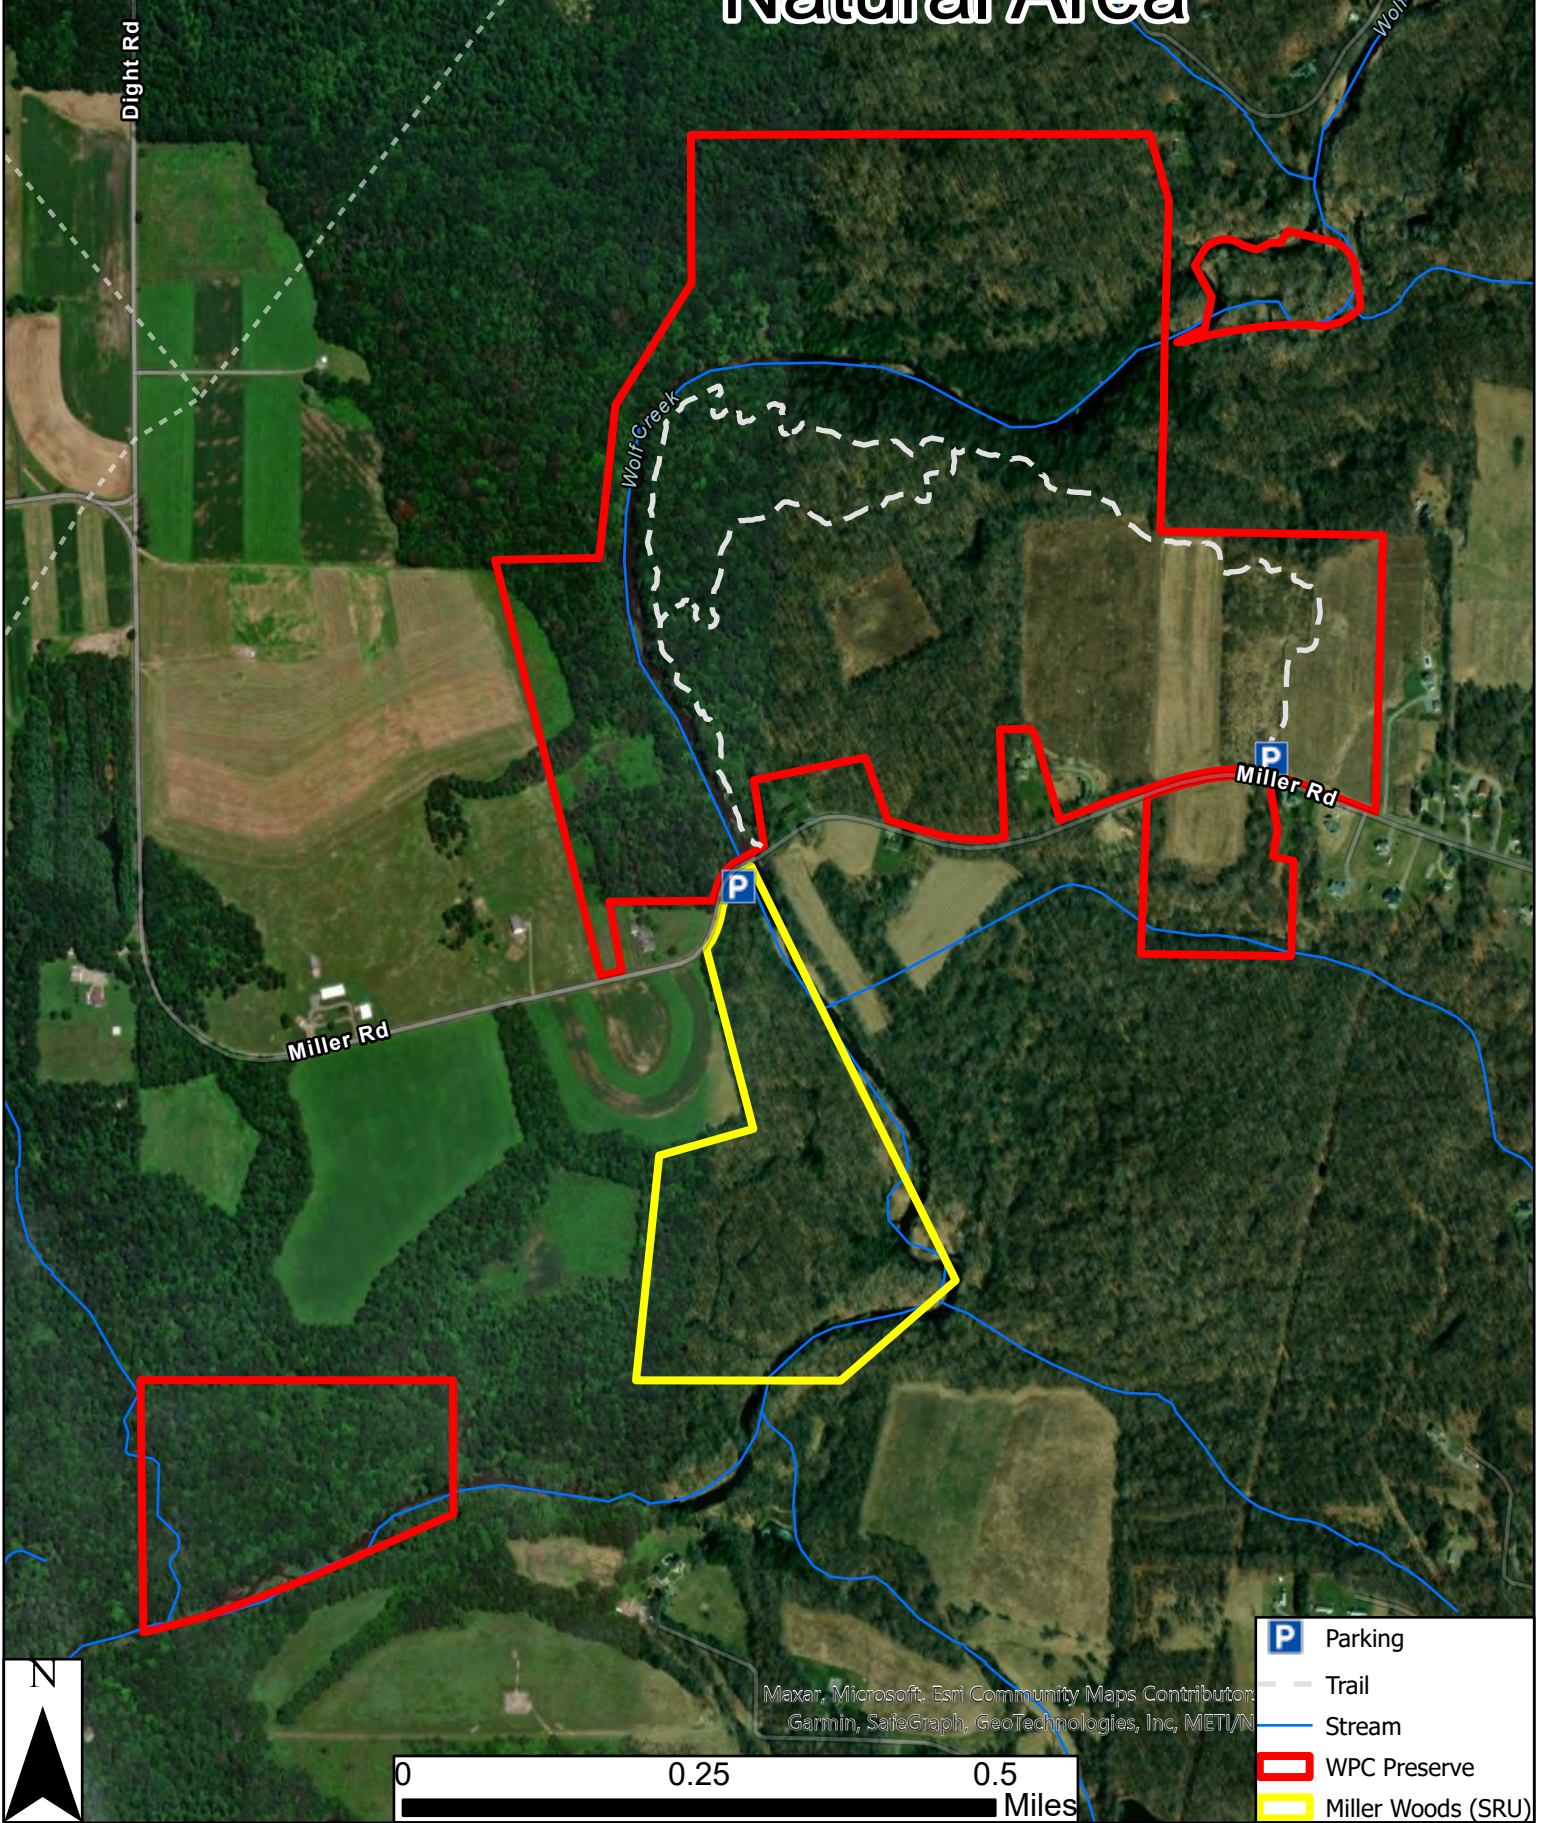

Wolf Creek Narrows Natural Area

- Parking
- Trail
- Stream
- WPC Preserve
- Miller Woods (SRU)

Copyright © 2013 National Geographic

Map is a graphic depiction, and should not be used in place of a survey.

Created by A. Zadnik, Sept. 2022

Wolf Creek Narrows Natural Area

Maxar, Microsoft, Esri Community Maps Contributor, Garmin, SafeGraph, GeoTechnologies, Inc, METI/N

-  Parking
-  Trail
-  Stream
-  WPC Preserve
-  Miller Woods (SRU)

Map is a graphic depiction, and should not be used in place of a survey.