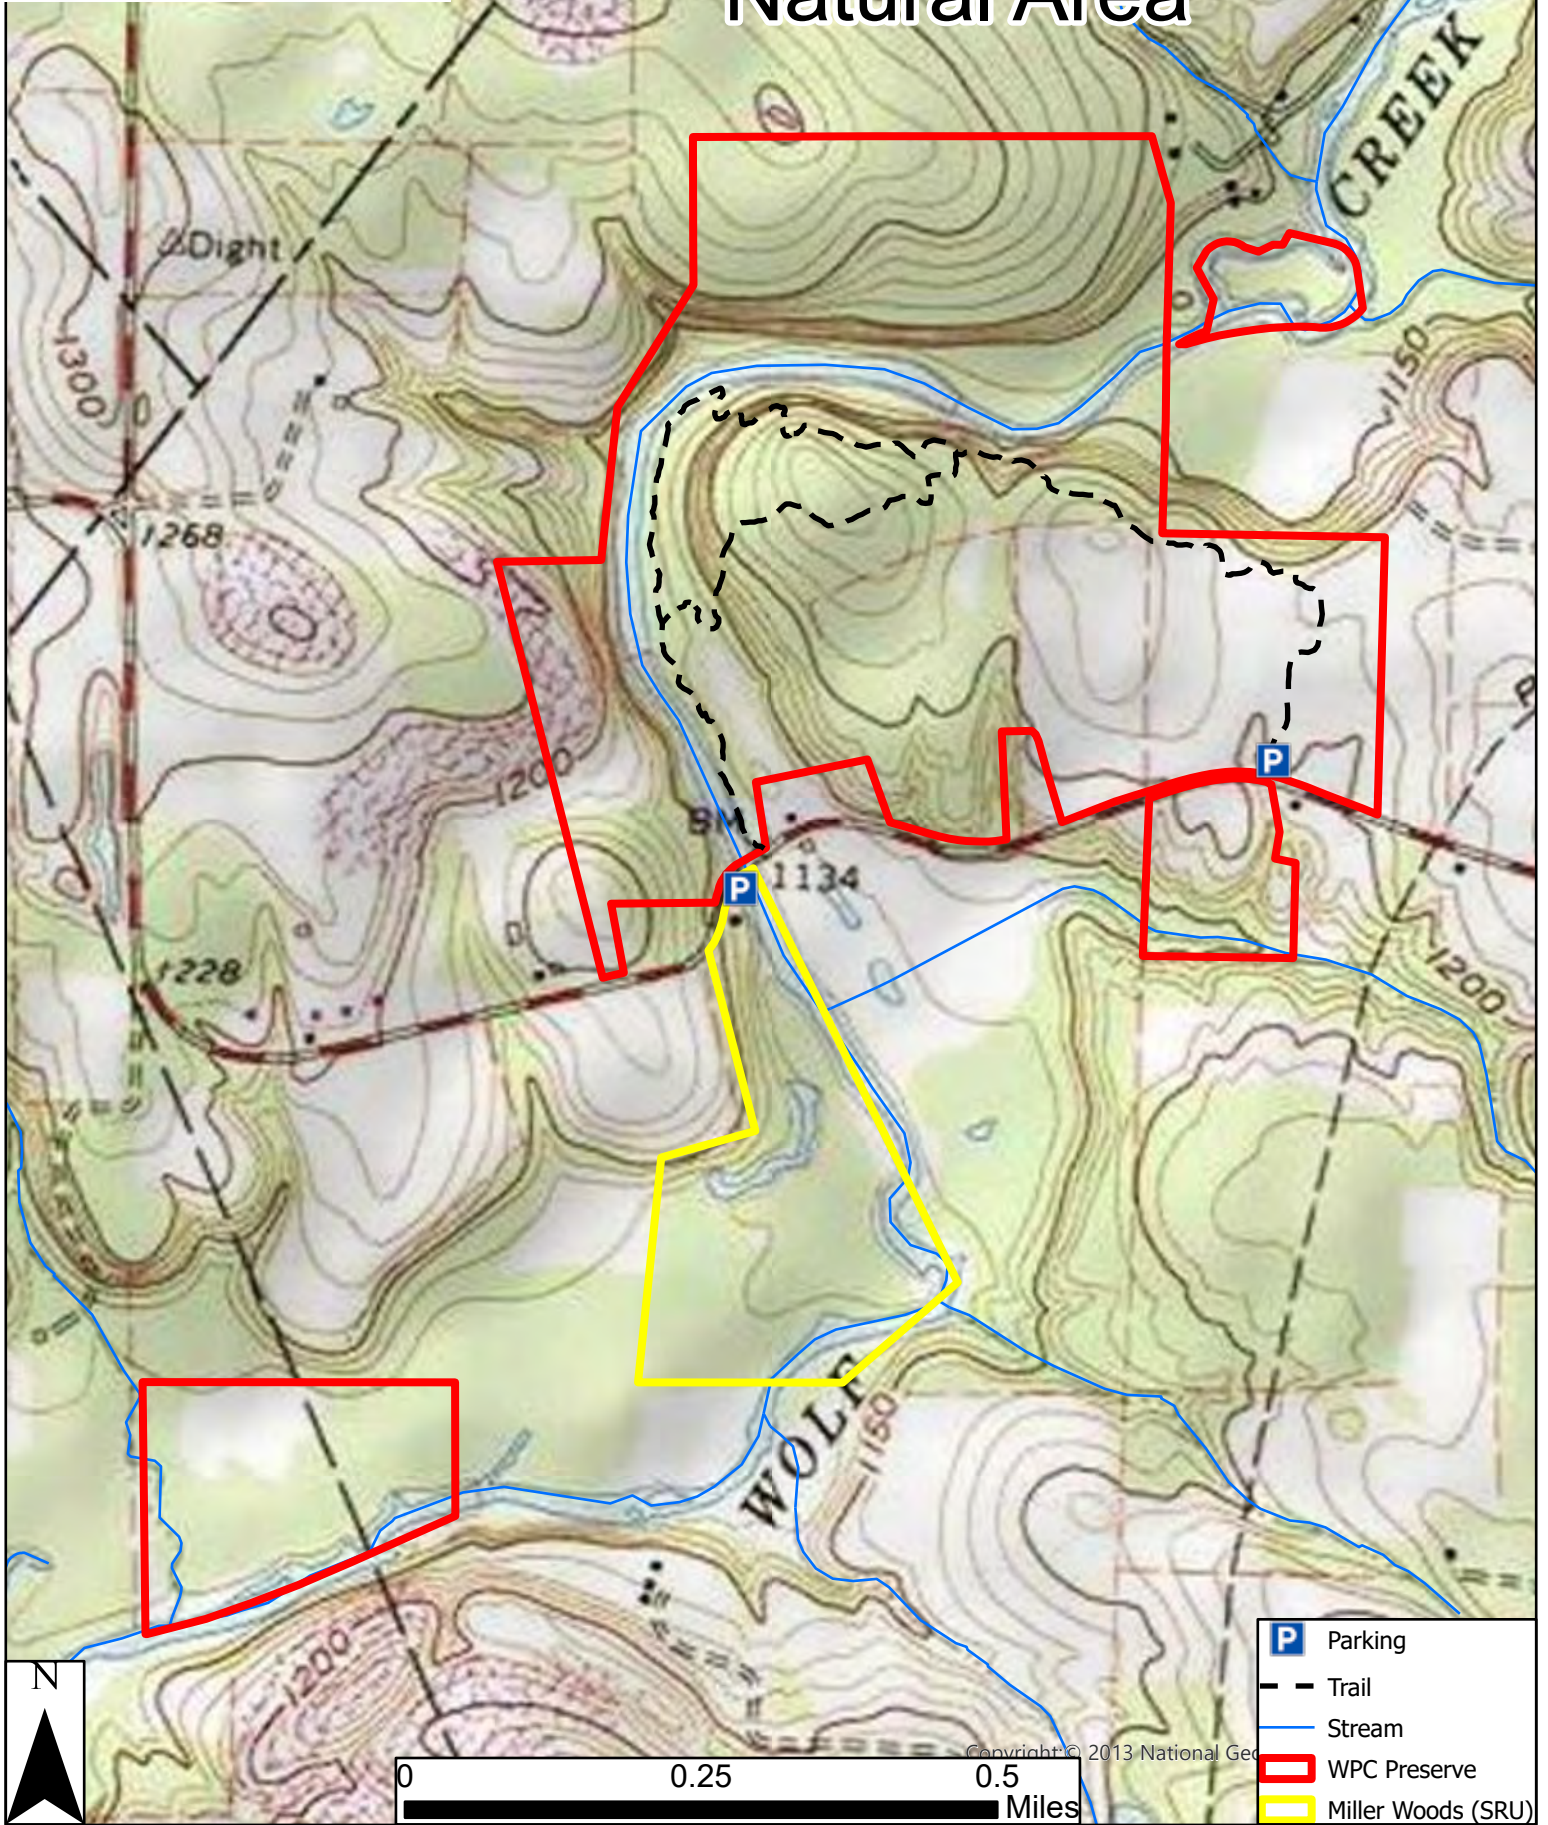

Wolf Creek Narrows Natural Area

- Parking
- Trail
- Stream
- WPC Preserve
- Miller Woods (SRU)

Copyright © 2013 National Geographic

Map is a graphic depiction, and should not be used in place of a survey.

Created by A. Zadnik, Sept. 2022

Wolf Creek Narrows Natural Area

Maxar, Microsoft, Esri Community Maps Contributor, Garmin, SafeGraph, GeoTechnologies, Inc, METI/N

-  Parking
-  Trail
-  Stream
-  WPC Preserve
-  Miller Woods (SRU)

Map is a graphic depiction, and should not be used in place of a survey.