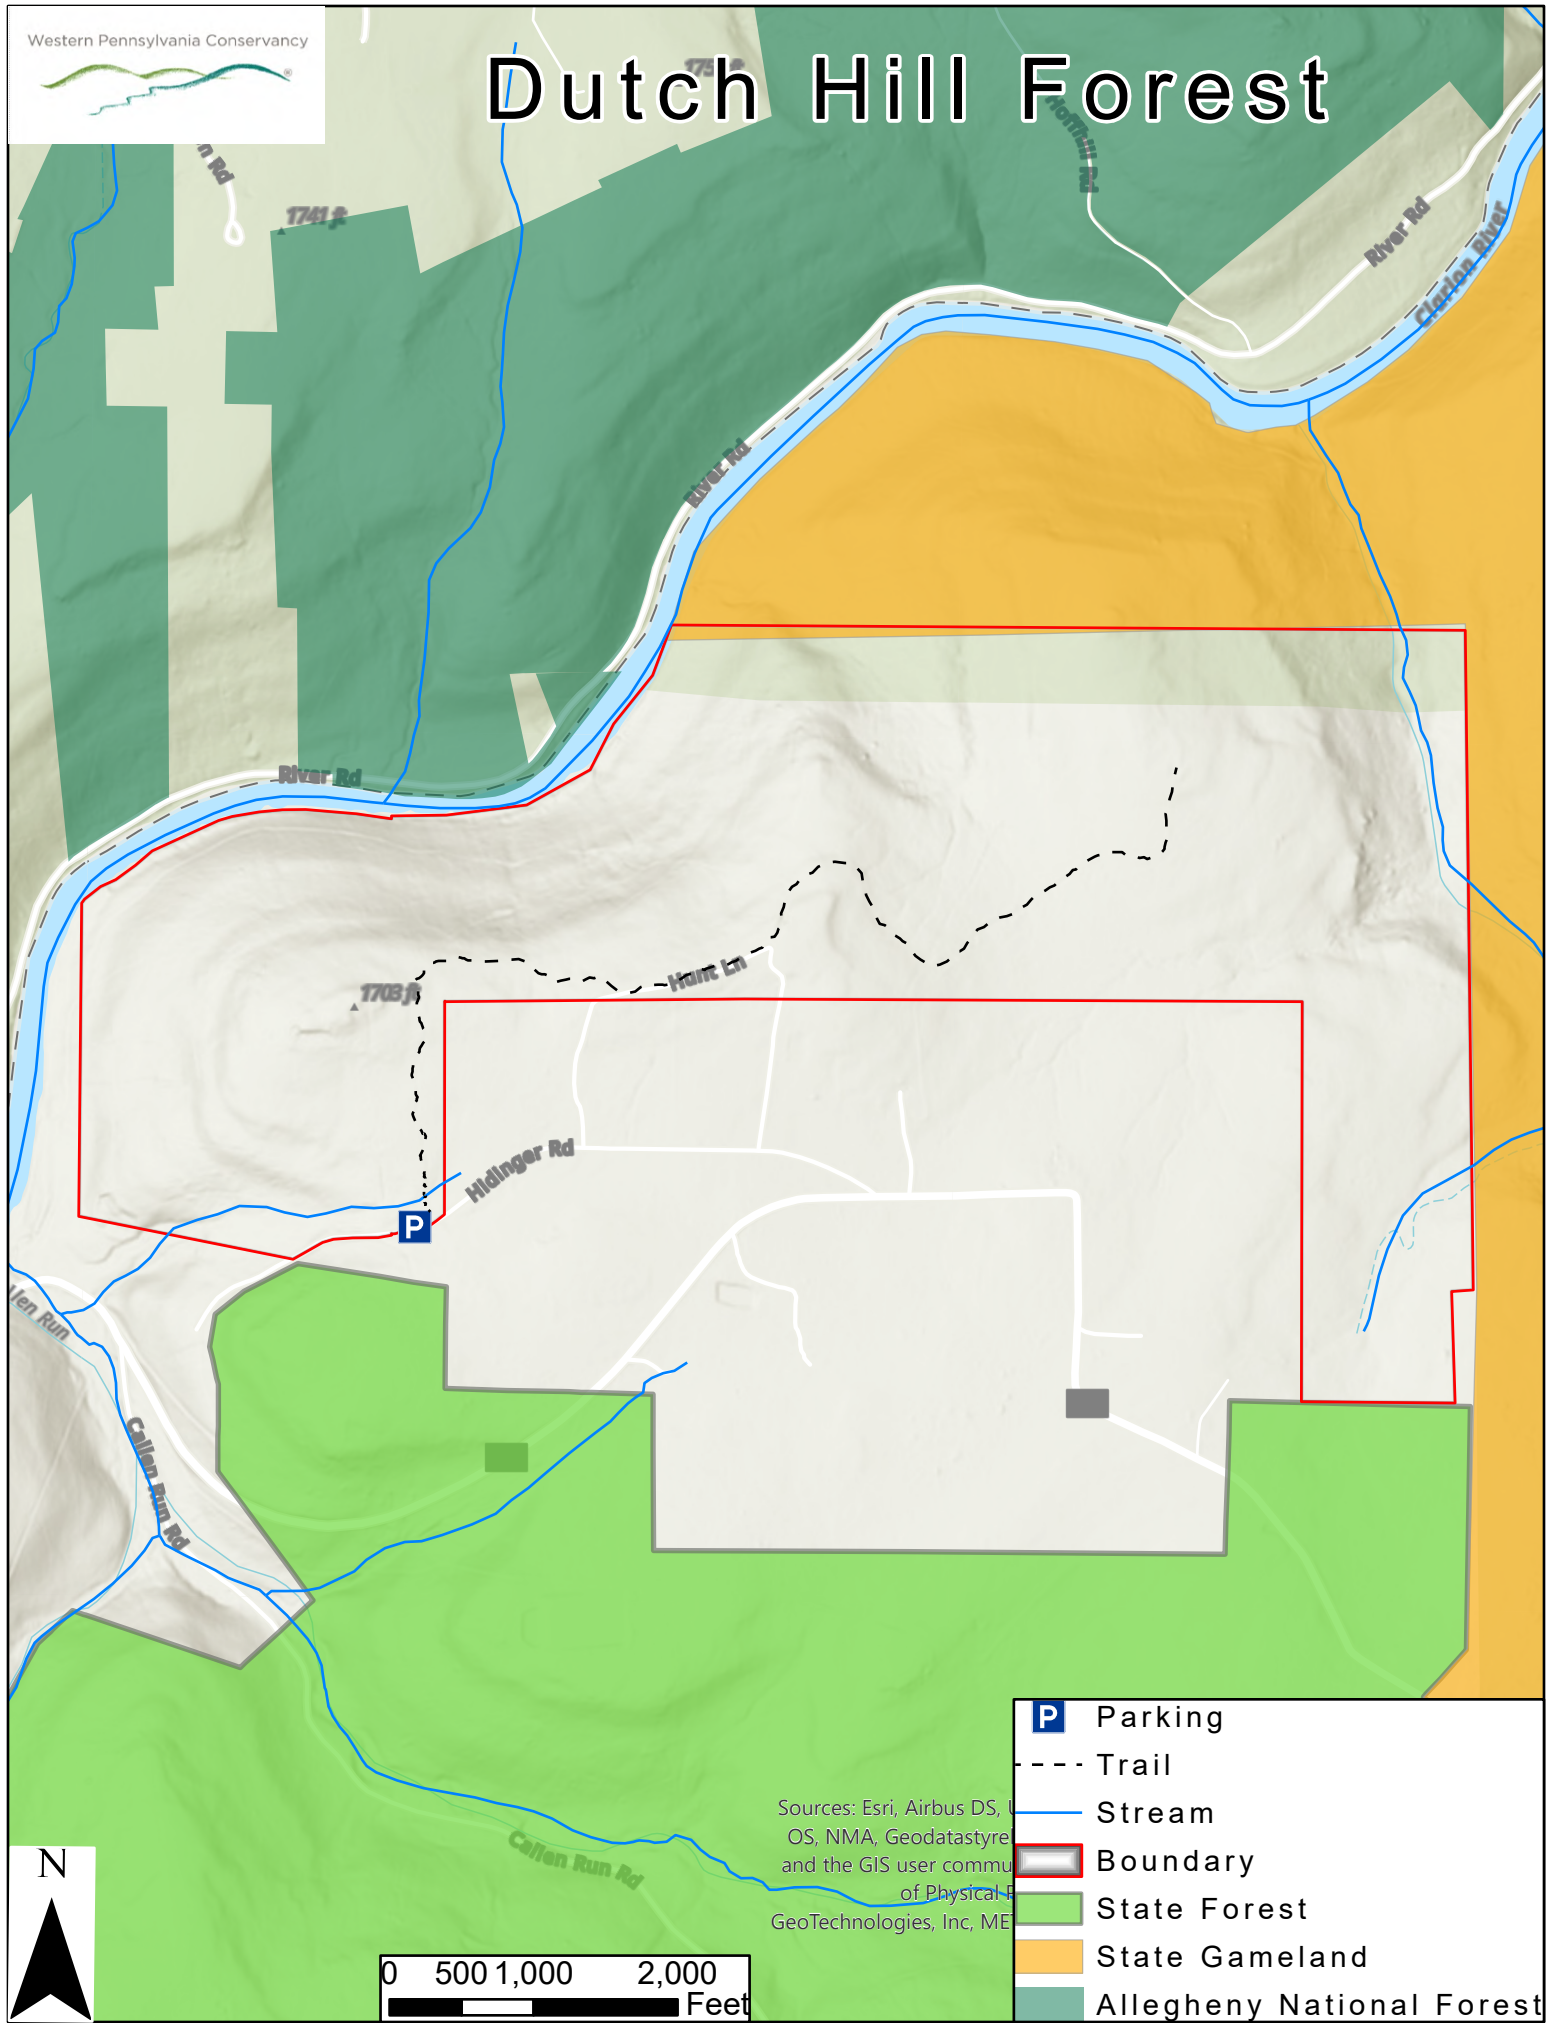

# Dutch Hill Forest

Boundaries are graphic depictions and should not be used in place of a survey.

Sources: Esri, Airbus DS, U.S. Geological Survey, NOAA, OS, NMA, Geodatastyrelsen, and the GIS user community of Physical Geography, GeoTechnologies, Inc, ME

- P Parking
- Trail
- Stream
- ▭ Boundary
- ▭ State Forest
- ▭ State Gameland
- ▭ Allegheny National Forest

# Dutch Hill Forest

Boundaries are graphic depictions and should not be used in place of a survey.

- P** Parking
- Trail
- Stream
- Boundary
- State Forest
- State Gameland
- Allegheny National Forest