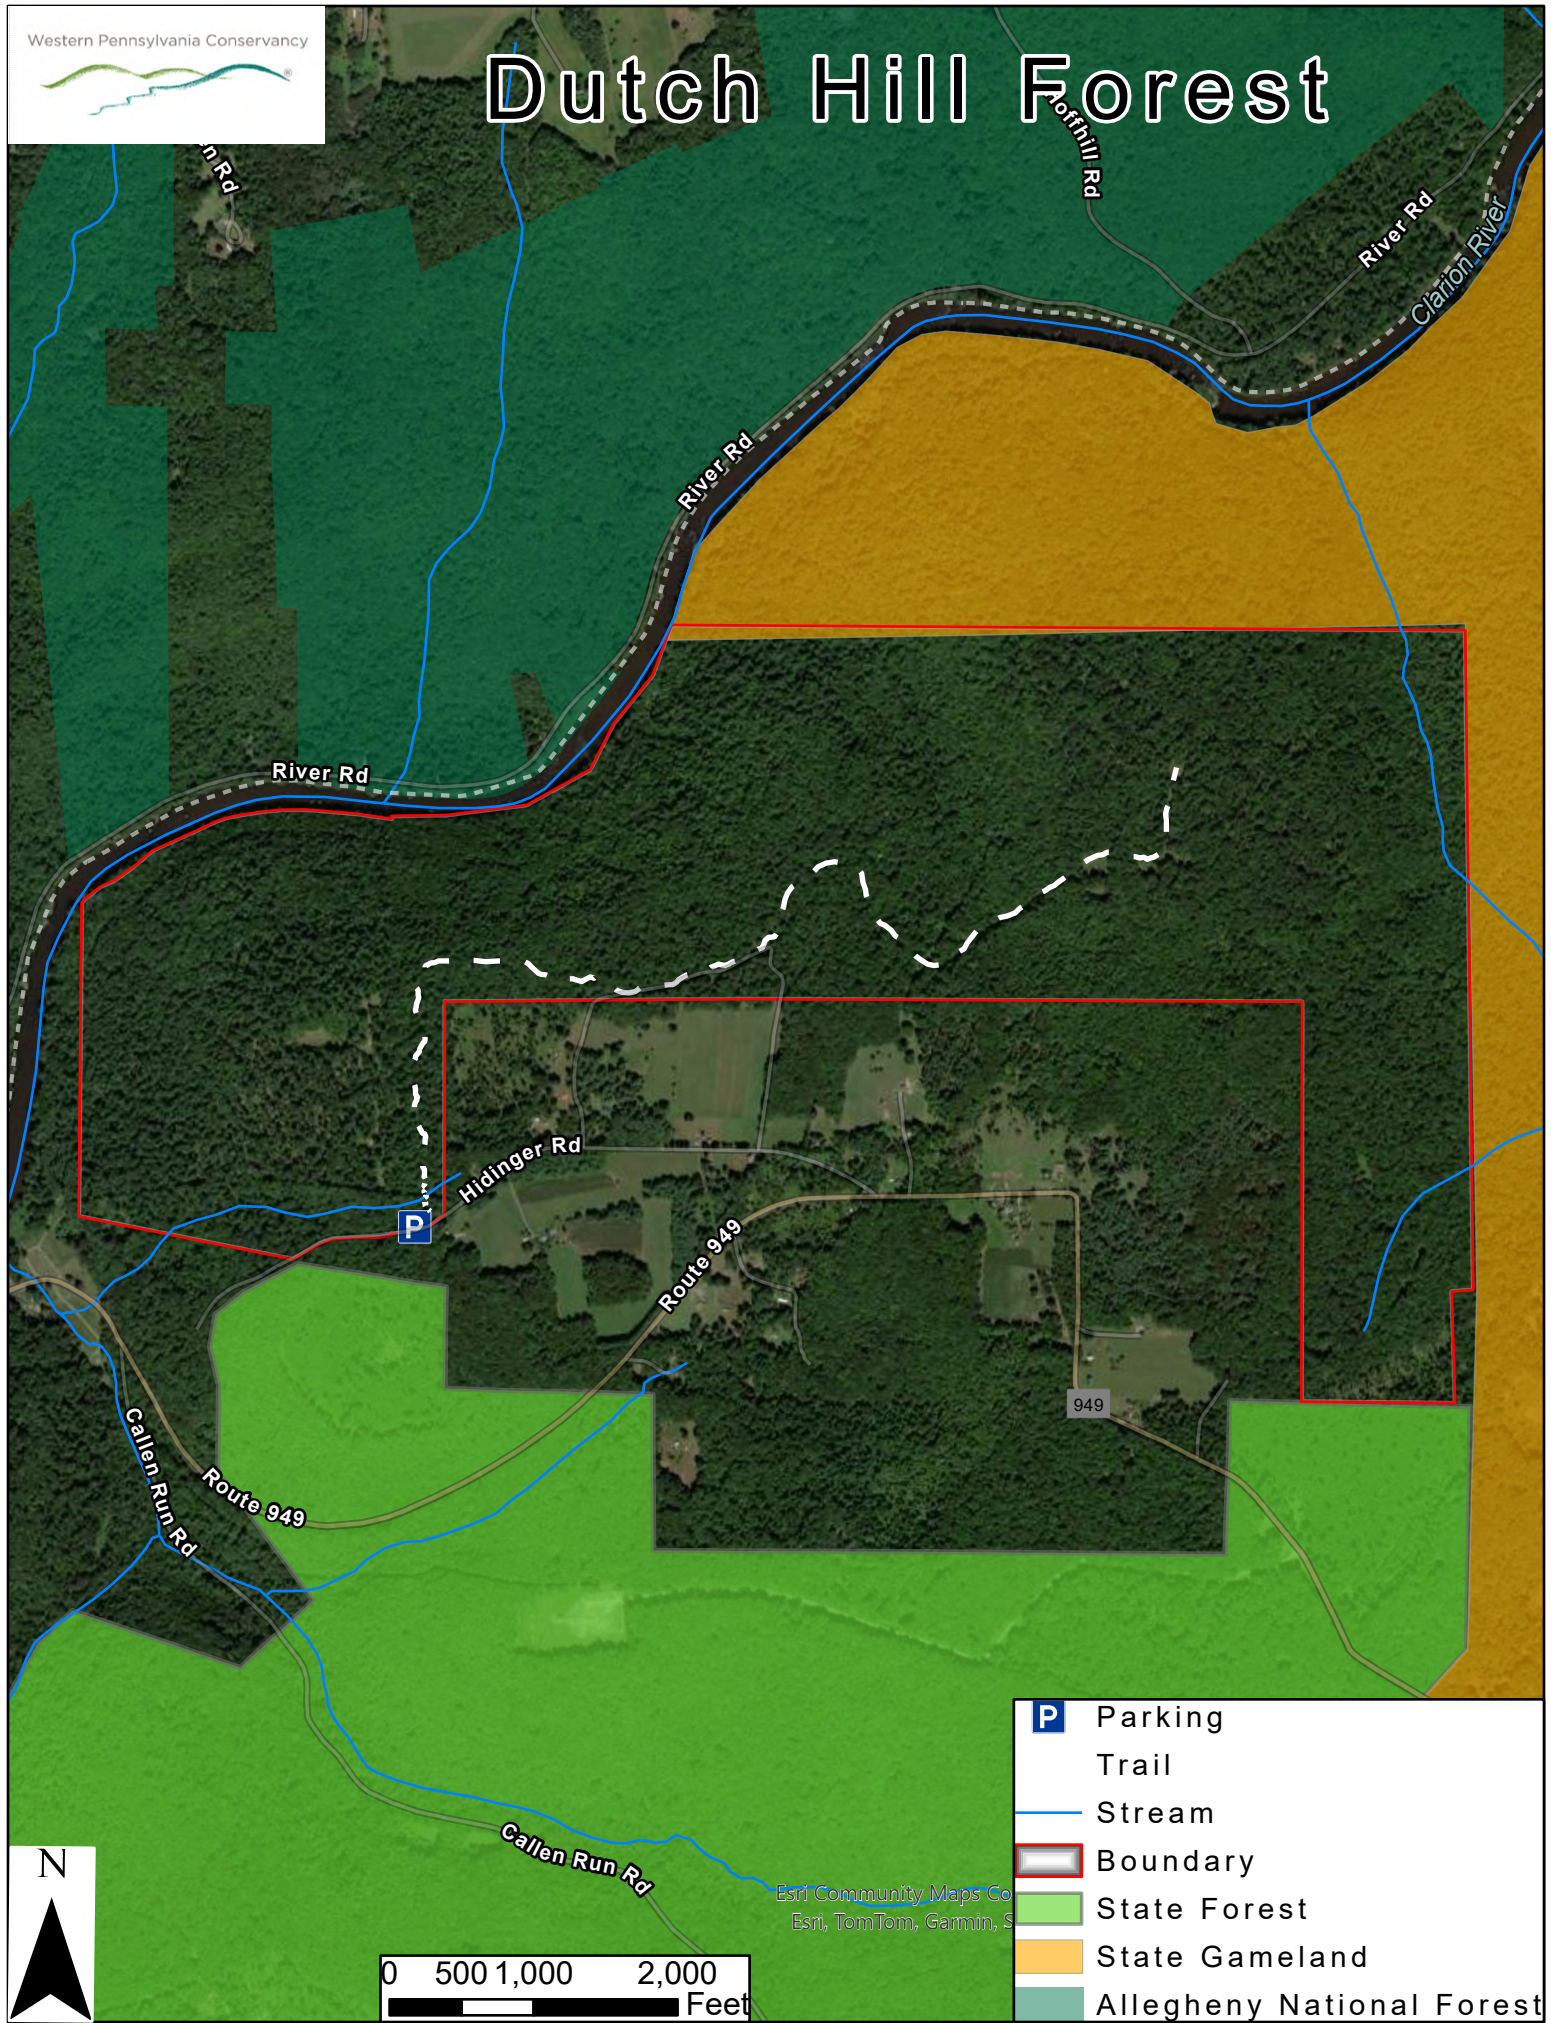

# Dutch Hill Forest

Boundaries are graphic depictions and should not be used in place of a survey.

Sources: Esri, Airbus DS, U.S. Geological Survey, NOAA, OS, NMA, Geodatastyrelsen, and the GIS user community of Physical Geography, GeoTechnologies, Inc, ME

- P Parking
- Trail
- Stream
- ▭ Boundary
- ▭ State Forest
- ▭ State Gameland
- ▭ Allegheny National Forest

# Dutch Hill Forest

Boundaries are graphic depictions and should not be used in place of a survey.

- P** Parking
- Trail
- Stream
- Boundary
- State Forest
- State Gameland
- Allegheny National Forest