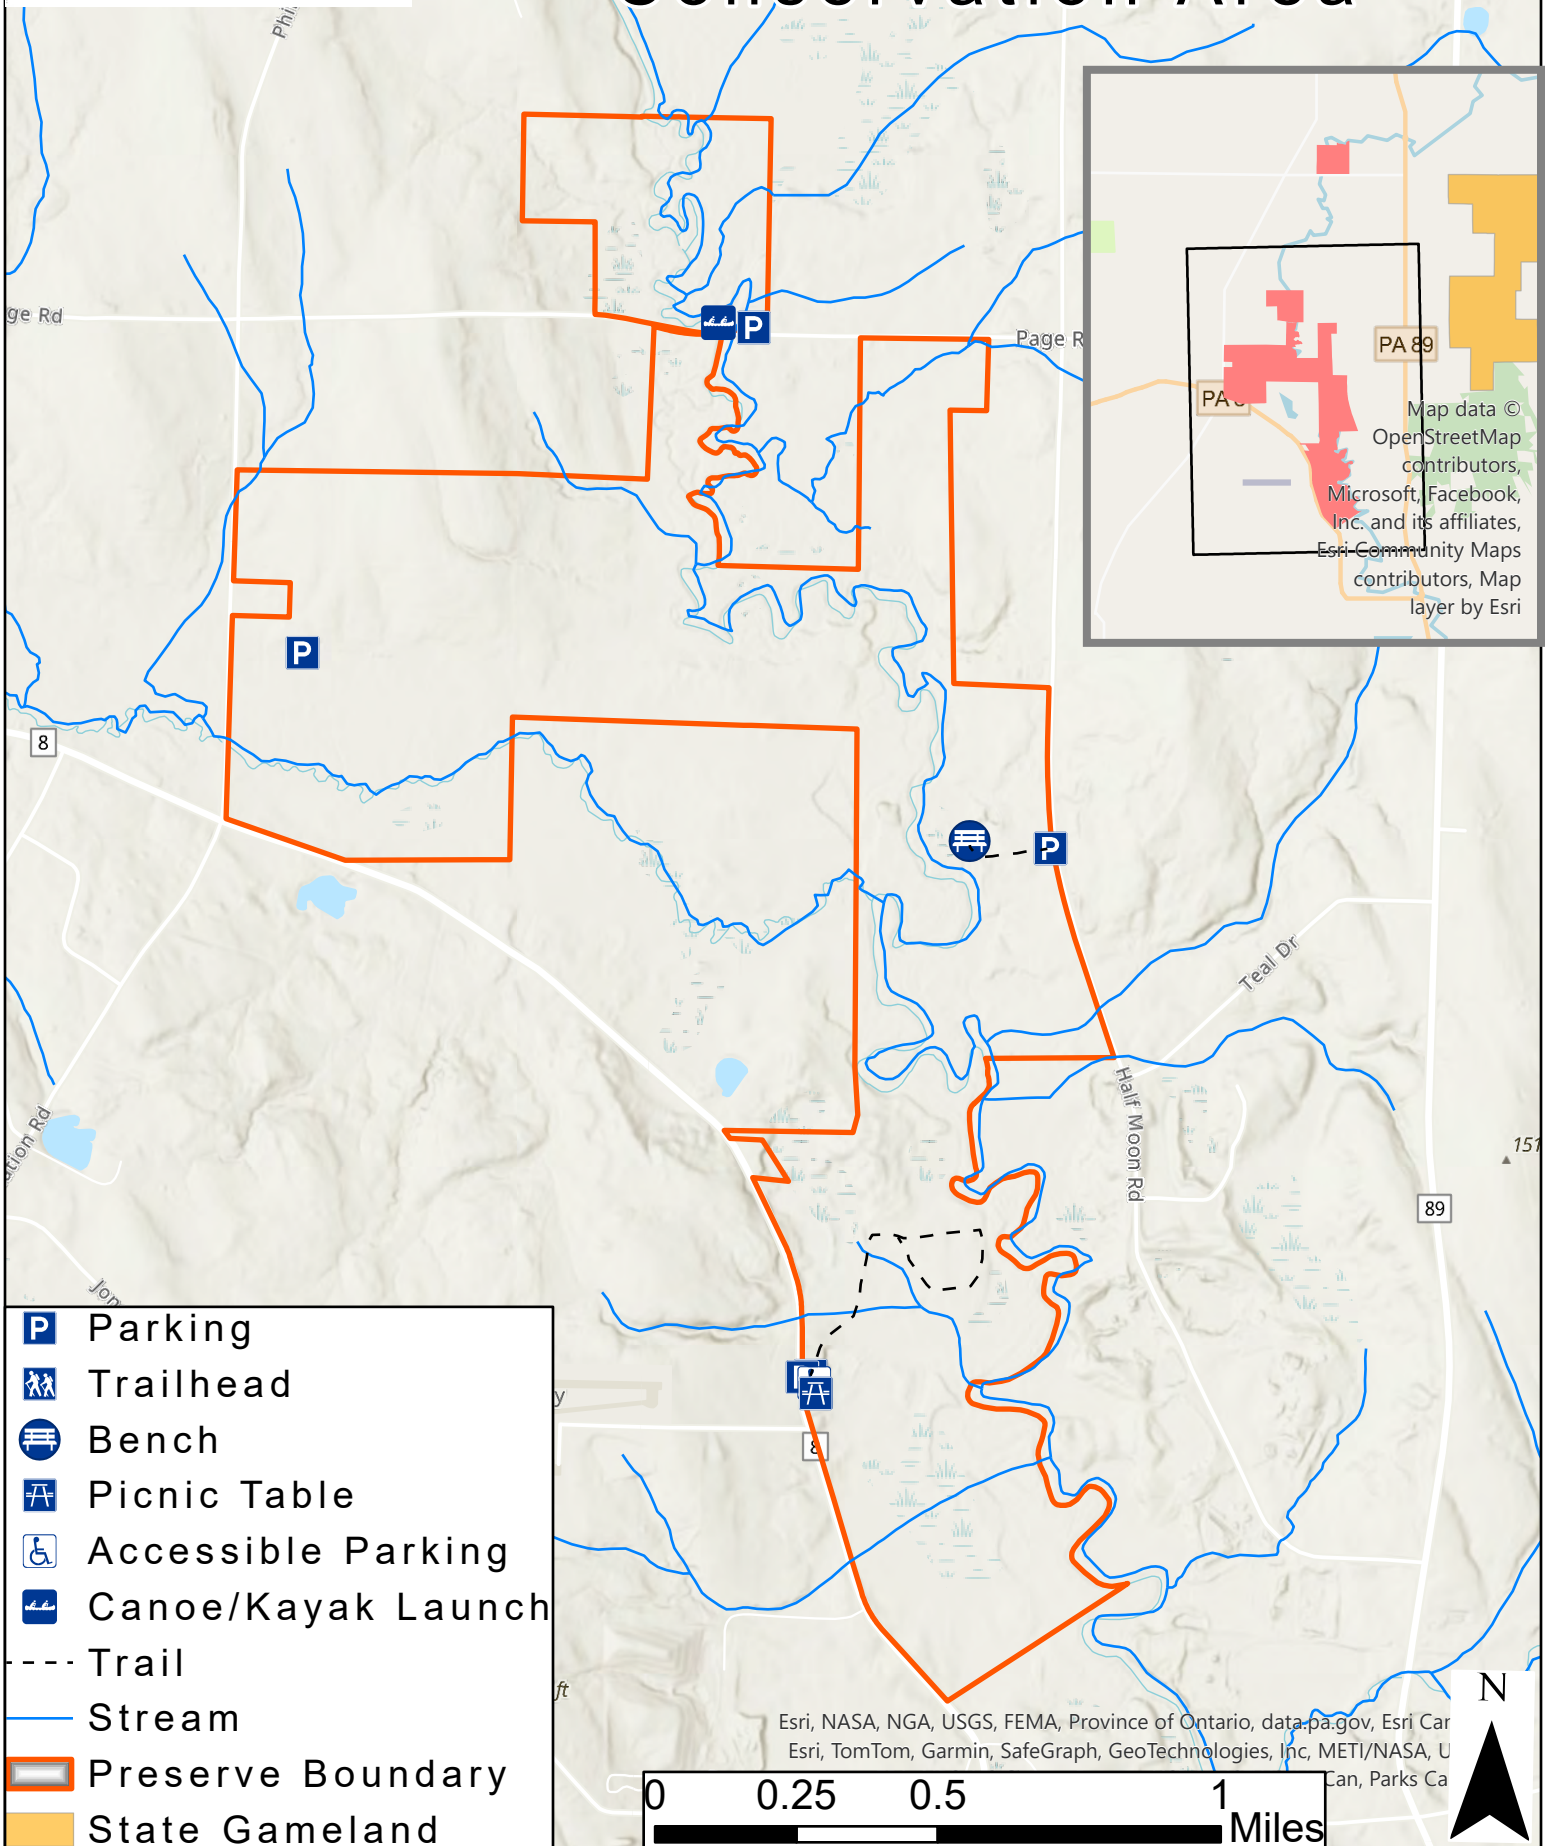

West Branch French Creek Conservation Area

Esri, NASA, NGA, USGS, FEMA, Province of Ontario, data.pa.gov, Esri Car Esri, TomTom, Garmin, SafeGraph, GeoTechnologies, Inc, METI/NASA, U Can, Parks Ca