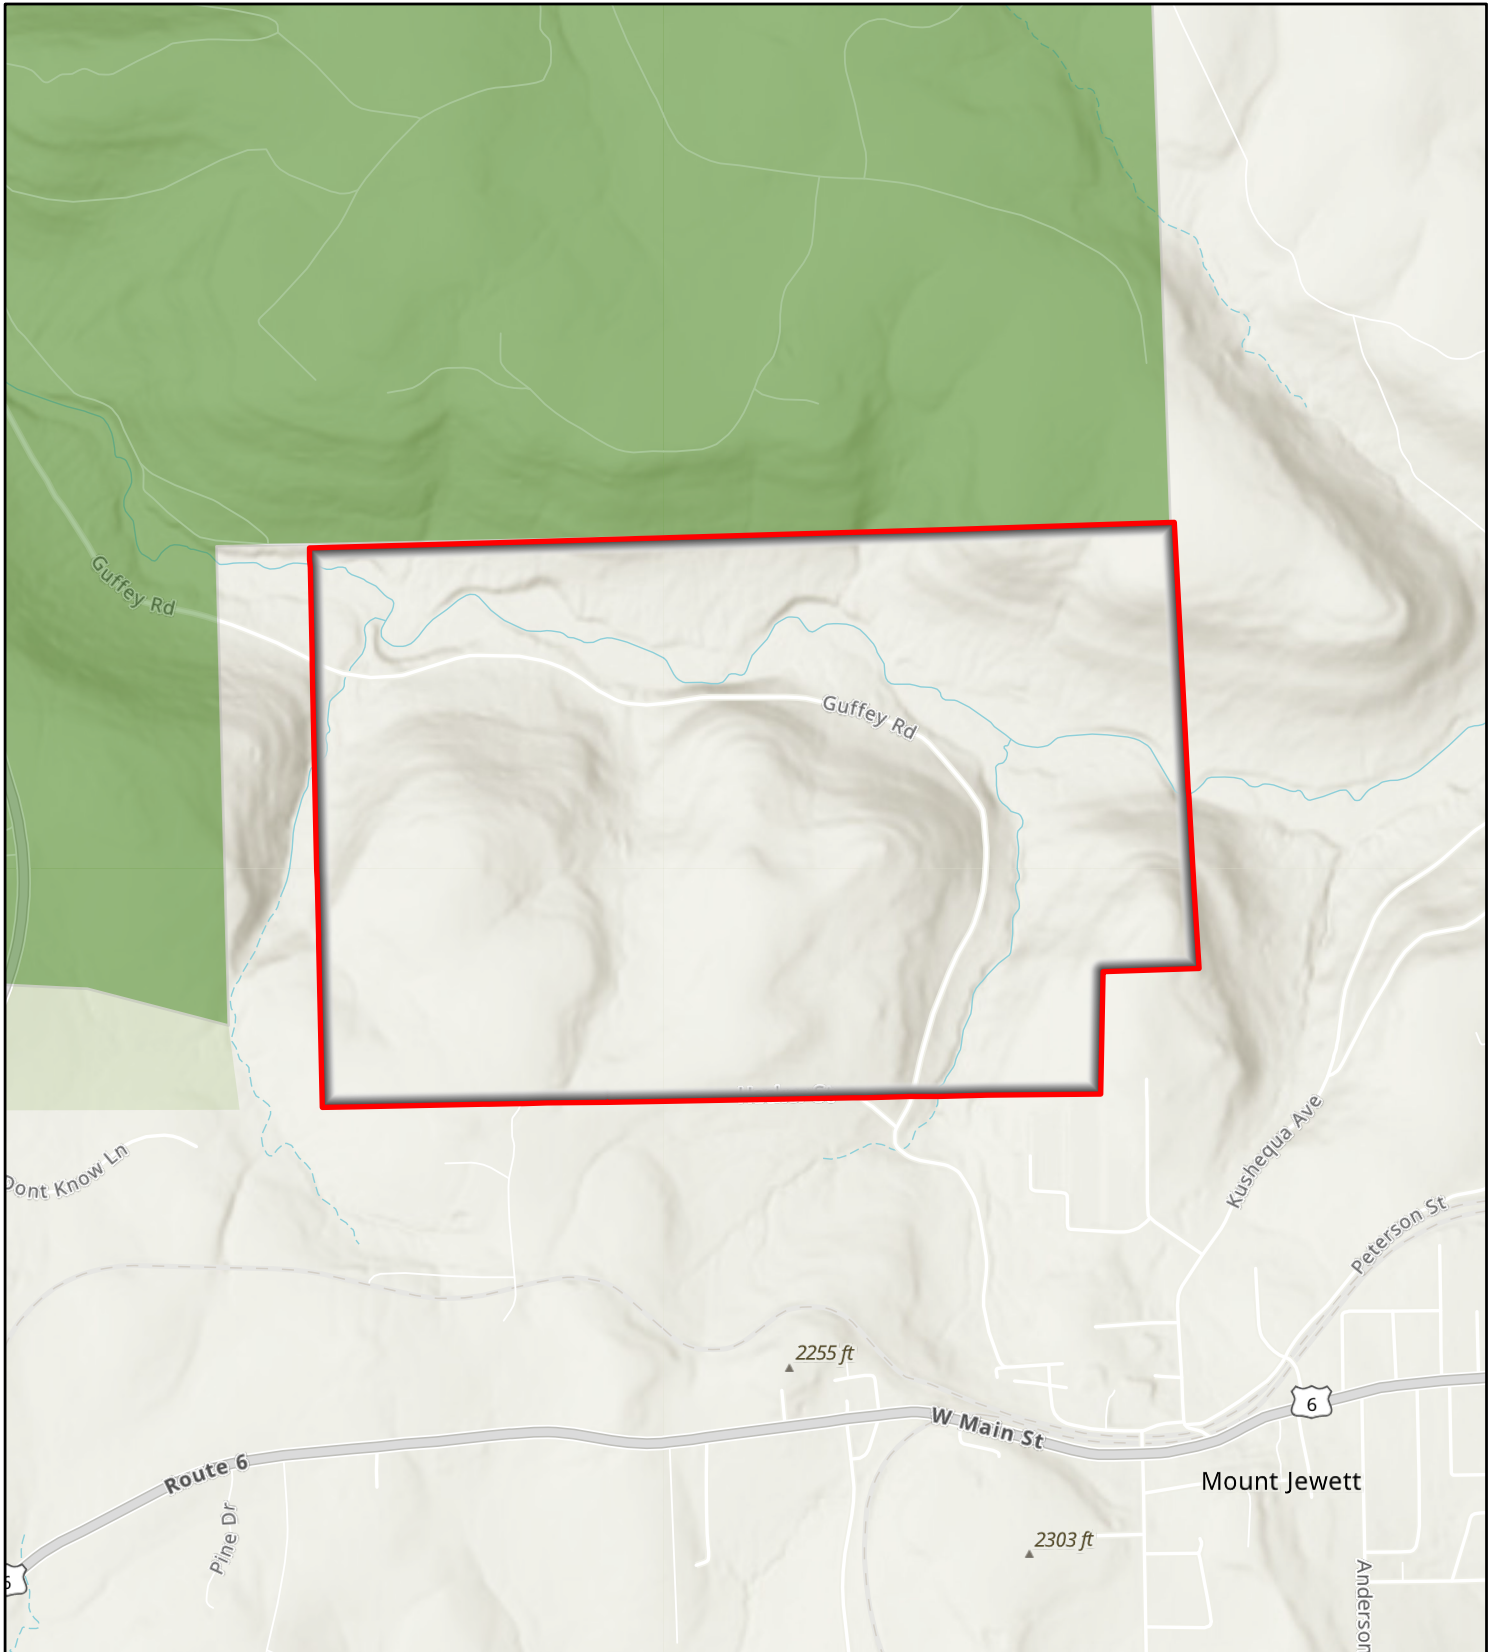

**Clarion Junction
Elk Co. Compartment
18,917 acres**

Legend

-  Property Boundary
-  State Park
-  State Game Land
-  Allegheny National Forest
-  Department of Defense

Clarion Junction McKean Co. Compartment 935 acres

- Legend**
- Property Boundary
 - Allegheny National Forest