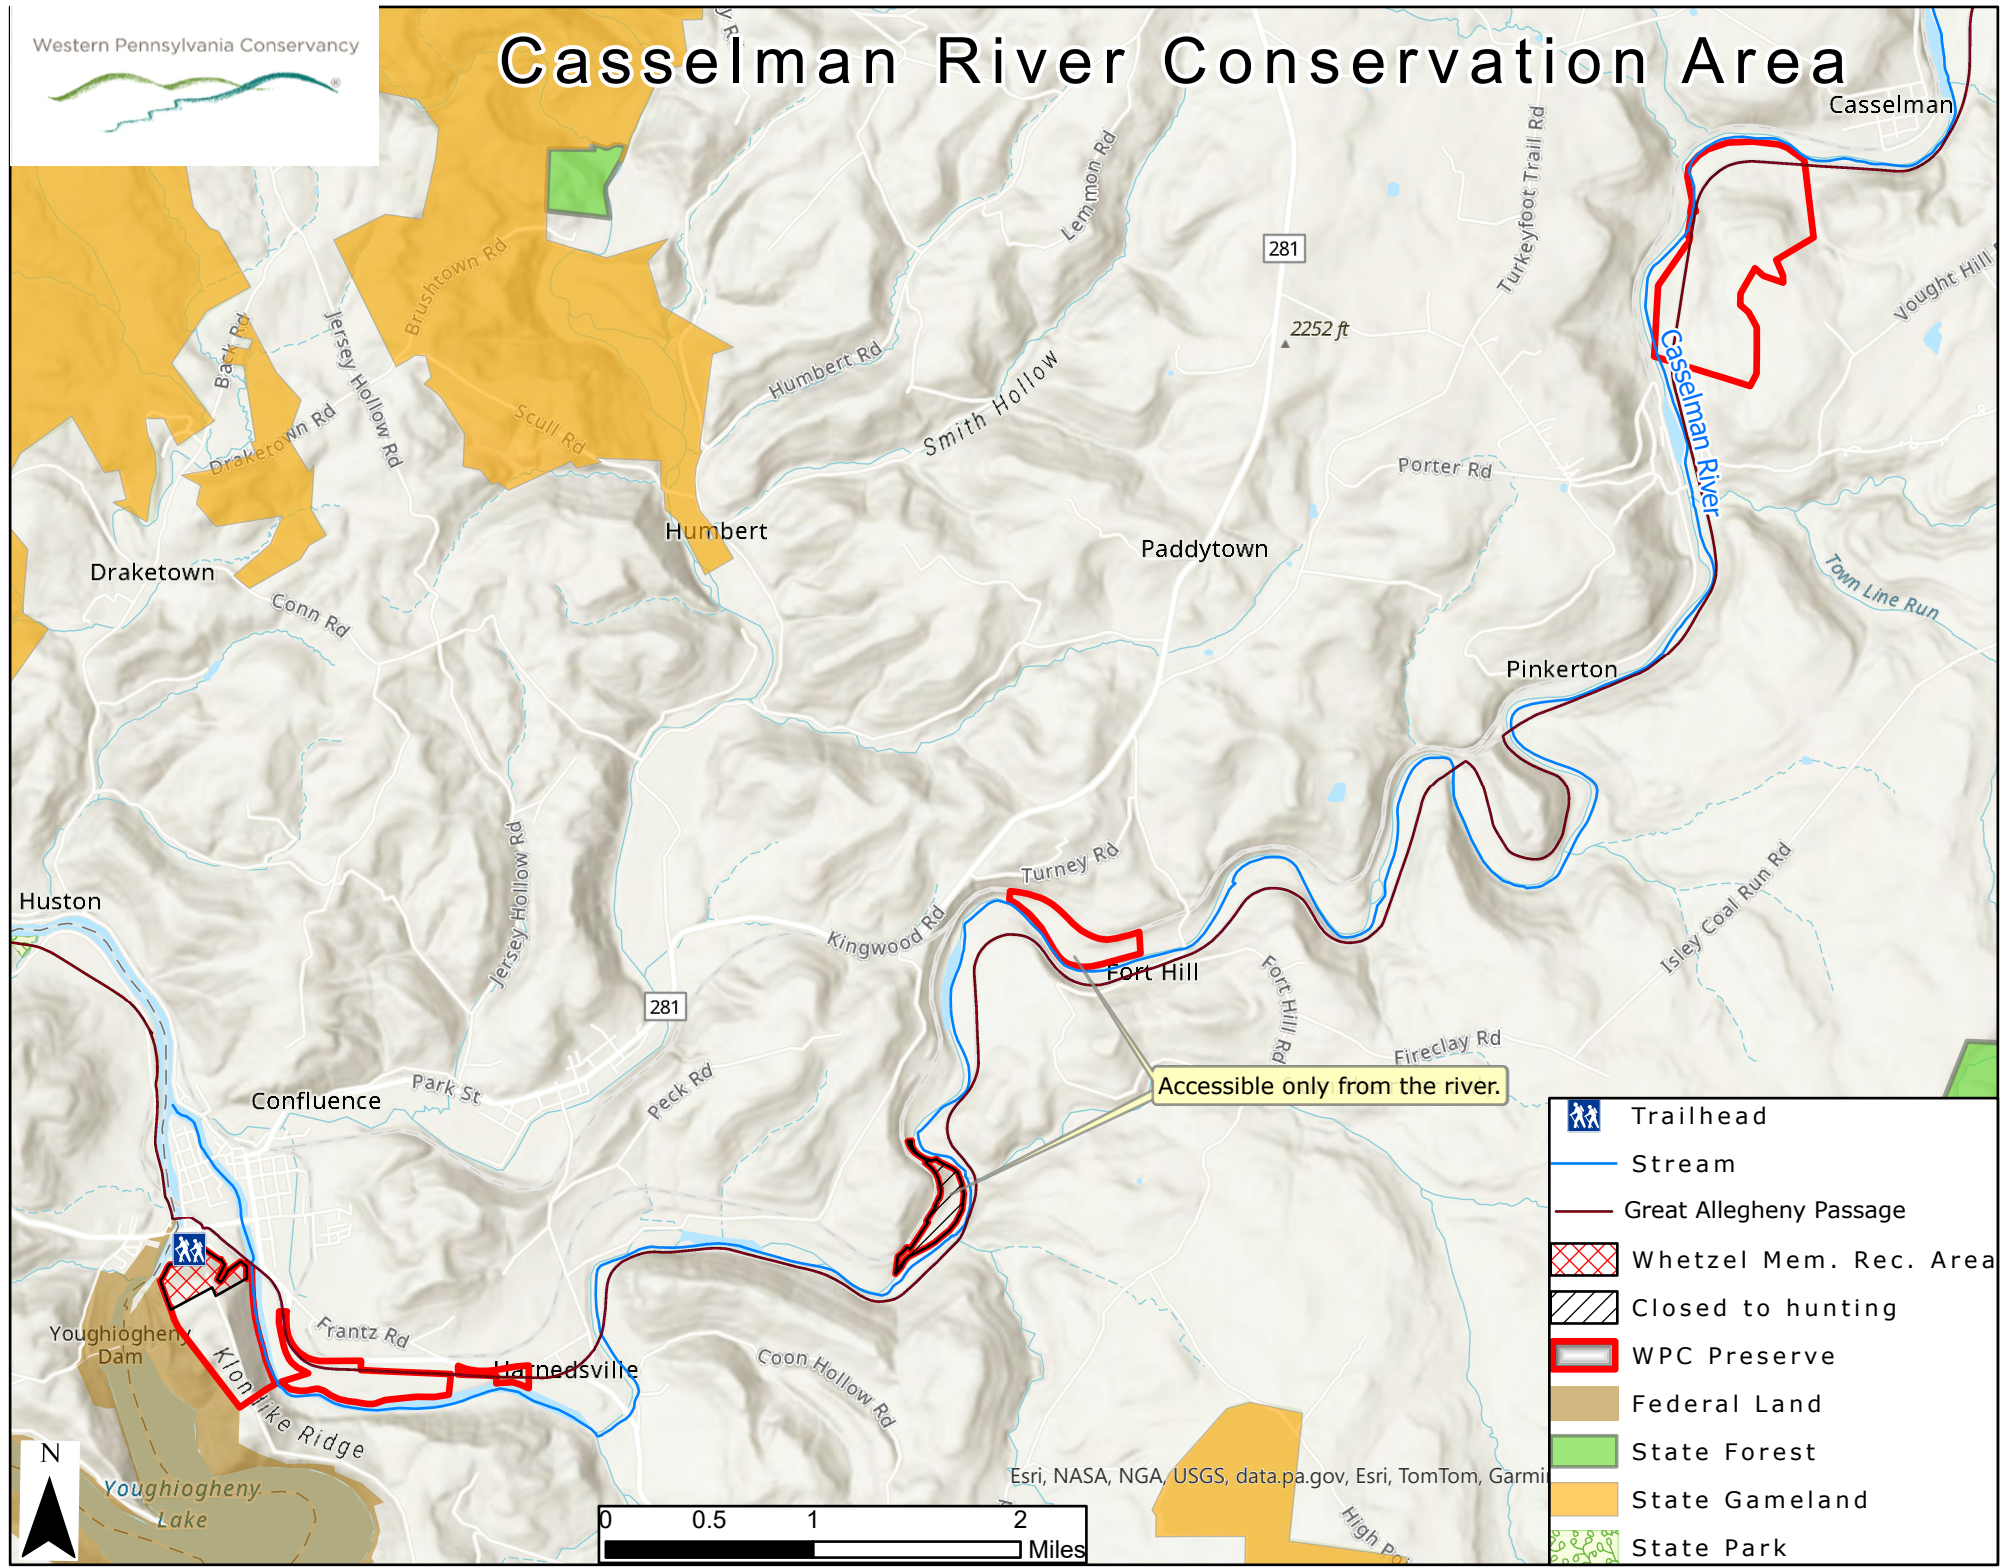

Casselman River Conservation Area

Boundaries are graphic depictions, and should not be used in place of a survey.

Accessible only from the river.

-  Trailhead
-  Stream
-  Great Allegheny Passage
-  Whetzel Mem. Rec. Area
-  Closed to hunting
-  WPC Preserve
-  Federal Land
-  State Forest
-  State Gameland
-  State Park